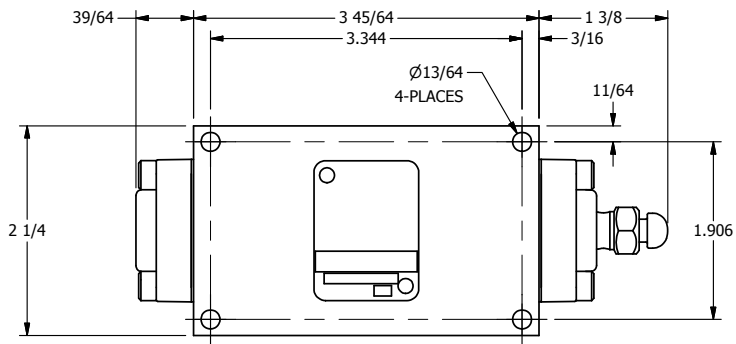

4

3

2

1

AAA
PRODUCTS
INTERNATIONAL

**AAA PRODUCTS
INTERNATIONAL**
7114 Harry Hines Blvd
Dallas, TX 75235

TITLE:
1/4" SIDE PORT, DIFF PILOT, 2 POS,
SPRING RTRN

DRAWING NO.:

DIM_DO2

THE INFORMATION CONTAINED WITHIN THIS DOCUMENT IS PROPRIETARY TO AAA PRODUCTS AND MAY NOT BE DISCLOSED WITHOUT PRIOR WRITTEN CONSENT

4

3

2

1