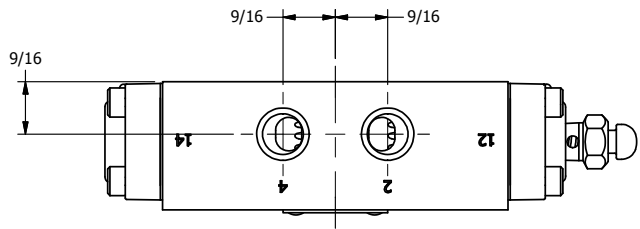

4

3

2

1

AAA
PRODUCTS
INTERNATIONAL

**AAA PRODUCTS
INTERNATIONAL**
7114 Harry Hines Blvd
Dallas, TX 75235

TITLE:
1/4" SIDE PORT, DIFF PILOT, 2 POS,
SPRING RTRN

DRAWING NO.: