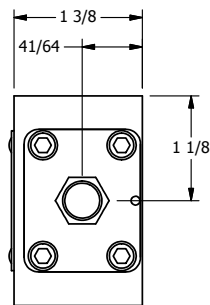

4

3

2

1

AAA
PRODUCTS
INTERNATIONAL

**AAA PRODUCTS
INTERNATIONAL**
7114 Harry Hines Blvd
Dallas, TX 75235

TITLE:
1/4" SIDE PORT, DIFF PILOT, 2 POS,
SPRING RTRN

DRAWING NO.:

DIM_DO2

THE INFORMATION CONTAINED WITHIN THIS DOCUMENT IS PROPRIETARY TO AAA PRODUCTS AND MAY NOT BE DISCLOSED WITHOUT PRIOR WRITTEN CONSENT

4

3

2

1