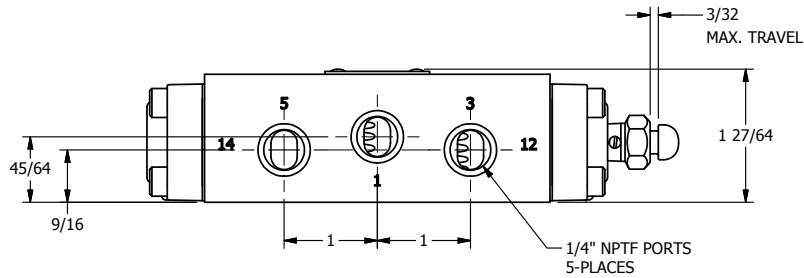

4

3

2

1

AAA
PRODUCTS
INTERNATIONAL

**AAA PRODUCTS
INTERNATIONAL**
7114 Harry Hines Blvd
Dallas, TX 75235

TITLE:
1/4" SIDE PORT, DIFF PILOT, 2 POS,
SPRING RTRN

DRAWING NO.: