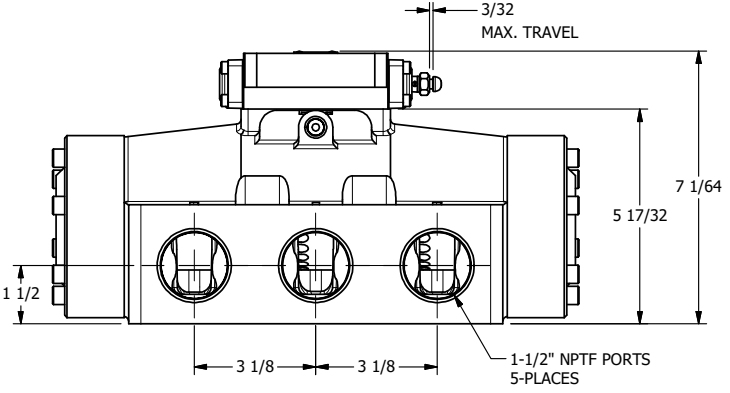

4

3

2

1

AAA
PRODUCTS
INTERNATIONAL

**AAA PRODUCTS
INTERNATIONAL**
7114 Harry Hines Blvd
Dallas, TX 75235

TITLE:
1-1/2" SIDE PORT, DIFF PILOT, 2 POS,
SPRING RTRN, EXTERNAL PILOT

DRAWING NO.:
DIM_DO12Z