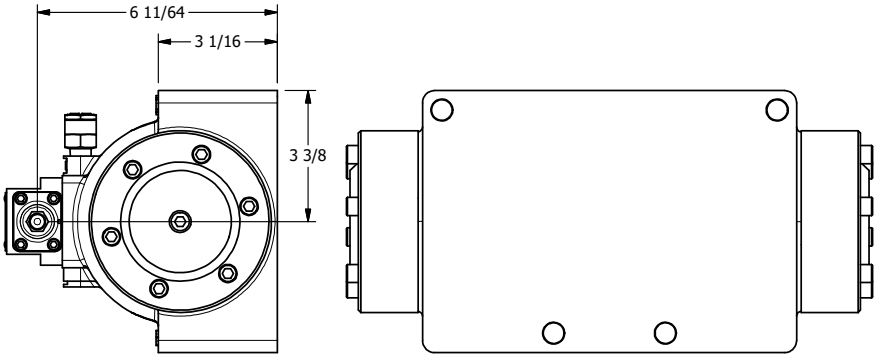

4

3

2

1

AAA
PRODUCTS
INTERNATIONAL

**AAA PRODUCTS
INTERNATIONAL**
7114 Harry Hines Blvd
Dallas, TX 75235

TITLE:
1-1/2" SIDE PORT, DIFF PILOT, 2 POS,
SPRING RTRN, EXTERNAL PILOT

DRAWING NO.:
DIM_DO12Z