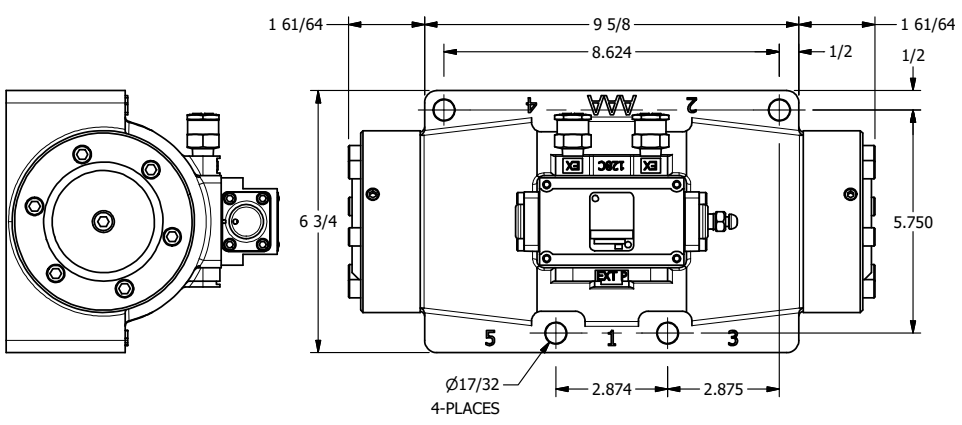

4

3

2

1

AAA
PRODUCTS
INTERNATIONAL

**AAA PRODUCTS
INTERNATIONAL**
7114 Harry Hines Blvd
Dallas, TX 75235

TITLE:
1-1/2" SIDE PORT, DIFF PILOT, 2 POS,
SPRING RTRN, EXTERNAL PILOT

DRAWING NO.:
DIM_DO12Z