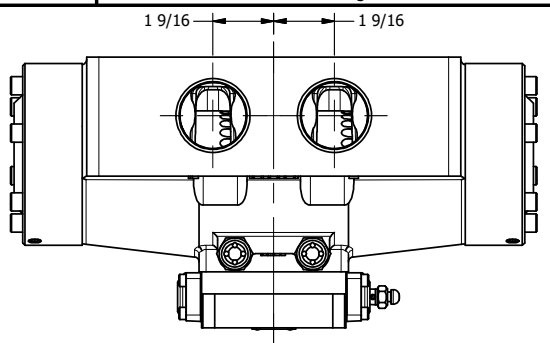

4

3

2

1

AAA
PRODUCTS
INTERNATIONAL

**AAA PRODUCTS
INTERNATIONAL**
7114 Harry Hines Blvd
Dallas, TX 75235

TITLE:
1-1/2" SIDE PORT, DIFF PILOT, 2 POS,
SPRING RTRN, EXTERNAL PILOT

DRAWING NO.:
DIM_DO12Z