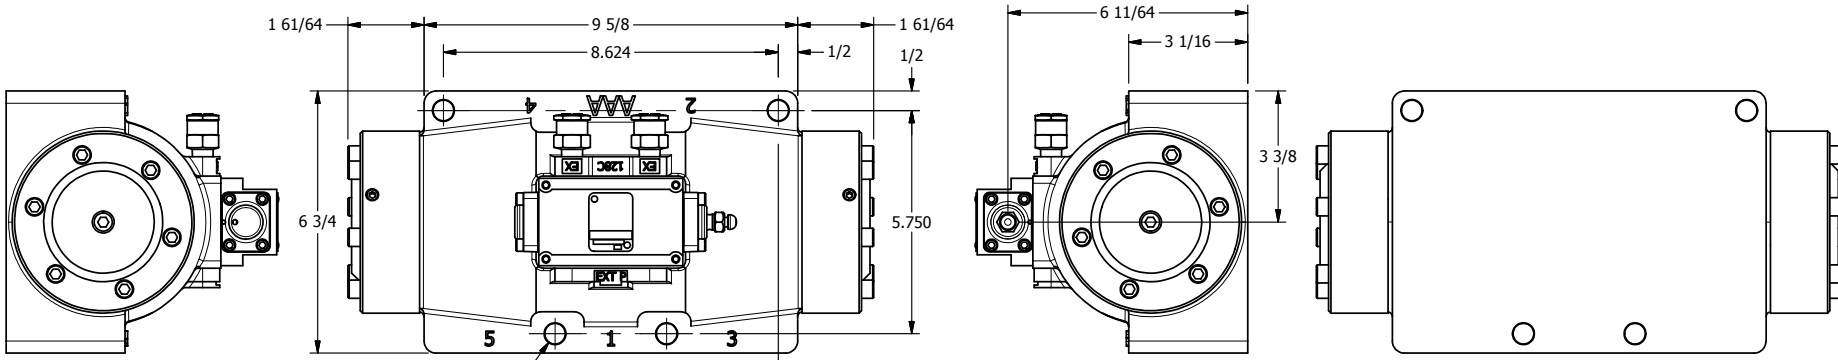

4

3

2

1

AAA
PRODUCTS
INTERNATIONAL

**AAA PRODUCTS
INTERNATIONAL**
7114 Harry Hines Blvd
Dallas, TX 75235

TITLE: 1-1/2" SIDE PORT, DIFF PILOT, 2 POS,
SPRING RTRN

DRAWING NO.:
DIM_DO12