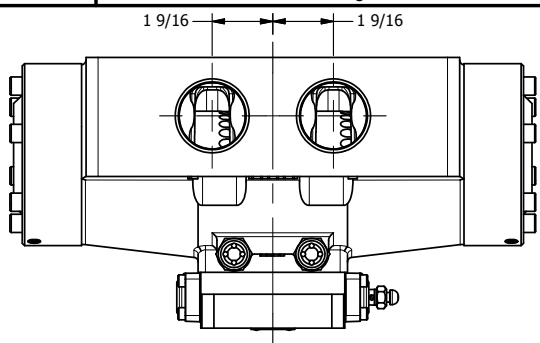

4

3

2

1

AAA
PRODUCTS
INTERNATIONAL

**AAA PRODUCTS
INTERNATIONAL**
7114 Harry Hines Blvd
Dallas, TX 75235

TITLE: 1-1/2" SIDE PORT, DIFF PILOT, 2 POS,
SPRING RTRN

DRAWING NO.:
DIM_DO12