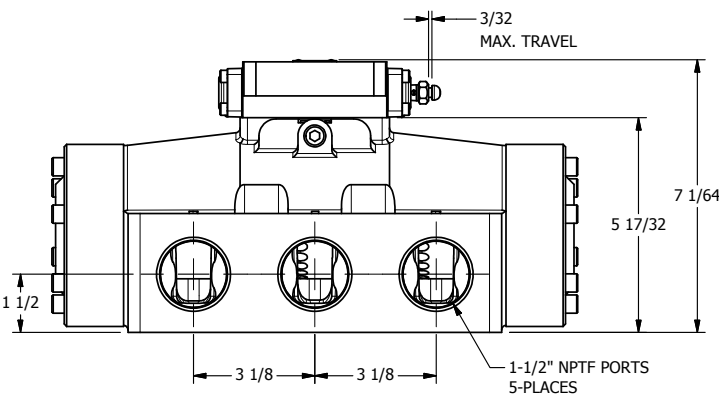

4

3

2

1

AAA
PRODUCTS
INTERNATIONAL

**AAA PRODUCTS
INTERNATIONAL**
7114 Harry Hines Blvd
Dallas, TX 75235

TITLE: 1-1/2" SIDE PORT, DIFF PILOT, 2 POS,
SPRING RTRN

DRAWING NO.:
DIM_DO12