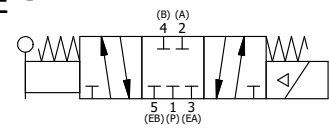

SECTION AT CENTERLINE
VIEW FROM 3 PORT SIDE

16	1	SPK-3	KIT - SUBPLATE MOUNTING, 3/8" SUBPLATE VALVES
15	2	V-212	SCREW, #2 X 3/16 DRIVE, TYPE U, OVAL HEAD, STAINLESS STEEL
14	1	AN-114	NAMEPLATE, BLANK, FOR VALVES WITH SPRINGS OR DETENTS
13	1	AY-SYH3	ASSY - SPR CTR, CLSD CTR SPL, CLSD VENT, LEVER ASST, 1/4" & 3/8" VALVES
12	1	AY-38ED-11	CLASSIC SOLENOID - ISO 4400 DIN, 120/60
11	1	V-19	PLUG, 1/8-27 NPT, 7/8 TAPER, FLUSH SEAL, SOCKET PIPE PLUG W/LOCTITE RED VIBRA-SEAL
10	4	V-1	SCREW, 10-24 X 2, SOCKET HEAD CAP
9	1	PB3-1E	ADAPTOR - SINGLE SOLENOID, 1/4" & 3/8" VALVES
8	1	PBG3-1	GASKET - PIGGY BACK, SINGLE SOLENOID, 1/4" & 3/8" VALVE
7	1	HL3-24	HAND LEVER WITH KNOB, 1/4" & 3/8" VALVE
6	1	V-7	PIN, ROLL 3/16 X 11/16, STEEL, FOR 1/4 THRU 1/2" HAND, FT & CAM V
5	8	V-38	SCREW, 10-24 X 3/4, SOCKET HEAD CAP
4	1	HE3-1	END CAP, LEVER, 380 AL, 1/4" & 3/8" VALVE
3	2	ECG3	GASKET - END CAP, 1/4" & 3/8" VALVE
2	6	V-39	O-RING, VITON, STD BODY, 1/4" & 3/8" VALVES
1	1	BP3-6E	BODY - SOLID, PIGGY BACK, ANODIZED, 3/8" SUBPLATE VALVE
FLG	QTY	PART NO	DESCRIPTION

LIMITS ON DIMENSIONS UNLESS OTHERWISE SPECIFIED		2-PL DECIMAL ± .01 3-PL DECIMAL ± .005 FRACTIONAL ± 1/64 ANGULAR ± 1/2°		 AAA PRODUCTS INTERNATIONAL 7114 Harry Hines Blvd Dallas, TX 75235
DRAWN: RMckenna		DATE: 6/8/2024		
SCALE: 1 : 1		SHEET: 1 OF 1		CHECKED: KWaite DATE: 6/8/2024
TITLE: 3/8" SUBPLATE, SNGL SOL, 3 POS, CLSD SPR CTR, LEVER SHIFT, ISO 4400 DIN, 120/60		PART NO.: SYH3PED		REV.:

OPERATOR VOLTAGES	
PART NO	REPLACE OPERATOR
SYH3PED 12VDC	AY-38ED-5
SYH3PED 24VDC	AY-38ED-8
SYH3PED 240/60	AY-38ED-17

THE INFORMATION CONTAINED WITHIN THIS DOCUMENT IS PROPRIETARY TO AAA PRODUCTS AND MAY NOT BE DISCLOSED WITHOUT PRIOR WRITTEN CONSENT