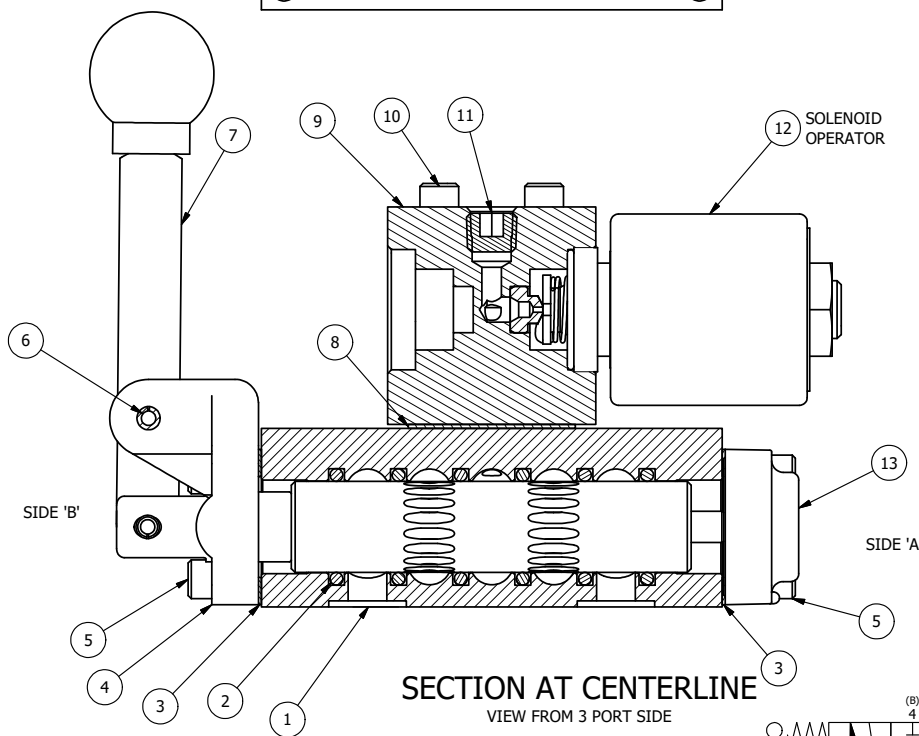

16	1	SPK-3	KIT - SUBPLATE MOUNTING, 3/8" SUBPLATE VALVES
15	2	V-212	SCREW, #2 X 3/16 DRIVE, TYPE U, OVAL HEAD, STAINLESS STEEL
14	1	AN-114	NAMEPLATE, BLANK, FOR VALVES WITH SPRINGS OR DETENTS
13	1	AY-SYH3	ASSY - SPR CTR, CLSD CTR SPL, CLSD VENT, LEVER ASST, 1/4" & 3/8" VALVES
12	1	AY-38ED-11	CLASSIC SOLENOID - ISO 4400 DIN, 120/60
11	1	V-19	PLUG, 1/8-27 NPT, 7/8 TAPER, FLUSH SEAL, SOCKET PIPE PLUG W/LOCTITE RED VIBRA-SEAL
10	4	V-1	SCREW, 10-24 X 2, SOCKET HEAD CAP
9	1	PB3-1E	ADAPTOR - SINGLE SOLENOID, 1/4" & 3/8" VALVES
8	1	PBG3-1	GASKET - PIGGY BACK, SINGLE SOLENOID, 1/4" & 3/8" VALVE
7	1	HL3-24	HAND LEVER WITH KNOB, 1/4" & 3/8" VALVE
6	1	V-7	PIN, ROLL 3/16 X 11/16, STEEL, FOR 1/4 THRU 1/2" HAND, FT & CAM V
5	8	V-38	SCREW, 10-24 X 3/4, SOCKET HEAD CAP
4	1	HE3-1	END CAP, LEVER, 380 AL, 1/4" & 3/8" VALVE
3	2	ECG3	GASKET - END CAP, 1/4" & 3/8" VALVE
2	6	V-39	O-RING, VITON, STD BODY, 1/4" & 3/8" VALVES
1	1	BP3-6E	BODY - SOLID, PIGGY BACK, ANODIZED, 3/8" SUBPLATE VALVE
FLG	QTY	PART NO	DESCRIPTION

LIMITS ON DIMENSIONS UNLESS OTHERWISE SPECIFIED		2-PL DECIMAL ± .01 3-PL DECIMAL ± .005 FRACTIONAL ± 1/64 ANGULAR ± 1/2°		 AAA PRODUCTS INTERNATIONAL 7114 Harry Hines Blvd Dallas, TX 75235
DRAWN: RMckenna		DATE: 6/8/2024		
SCALE: 1 : 1		SHEET: 1 OF 1		CHECKED: KWaite DATE: 6/8/2024
TITLE: 3/8" SUBPLATE, SNGL SOL, 3 POS, CLSD SPR CTR, LEVER SHIFT, ISO 4400 DIN, 120/60		PART NO.: SYH3PED		REV.:

OPERATOR VOLTAGES	
PART NO	REPLACE OPERATOR
SYH3PED 12VDC	AY-38ED-5
SYH3PED 24VDC	AY-38ED-8
SYH3PED 240/60	AY-38ED-17

THE INFORMATION CONTAINED WITHIN THIS DOCUMENT IS PROPRIETARY TO AAA PRODUCTS AND MAY NOT BE DISCLOSED WITHOUT PRIOR WRITTEN CONSENT