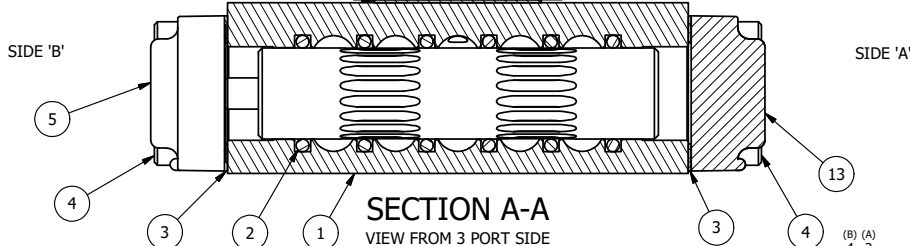

NOTES:
 1) ALWAYS GIVE VALVE MODEL AND PART NUMBER WHEN ORDERING PARTS.
 2) FOR DIFFERENT VOLTAGES OTHER THAN 120/60, REPLACE SOLENOID OPERATOR WITH OPERATOR LISTED IN TABLE BELOW. REFERENCE AY-38T DRAWING FOR REPLACEMENT COILS.

17	2	V-212	SCREW, #2 X 3/16 DRIVE, TYPE U, OVAL HEAD, STAINLESS STEEL
16	1	AN-114	NAMEPLATE, BLANK, FOR VALVES WITH SPRINGS OR DETENTS
15	2	V-81	SCREW, 8-32 X 5/16, SOCKET SET, FULL DOG POINT
13	1	SEC3-1	END CAP, NON-VENTED, 380 AL, 1/4" & 3/8" VALVES
12	2	AY-38T-11	CLASSIC SOLENOID - STANDARD, COMPLETE OPER, TAPPED EXH., 120/60
11	2	V-85	O-RING, BUNA-N, 70 DURO, AS-010, (REF 1/4 X 3/8 X 1/16), CLASSIC OVRD
10	2	OS3	SPRING - MANUAL OVERRIDE, "CLASSIC" SOLENOID
9	2	OP3	PIN - MANUAL OVERRIDE, 1/4" & 3/8" VALVES
8	4	V-1	SCREW, 10-24 X 2, SOCKET HEAD CAP
7	1	PB3-4E	ADAPTOR - DBL SOL., W/OVERRIDE, 1/4" & 3/8" VALVES
6	1	PBG3	GASKET - PIGGY BACK, DOUBLE SOLENOID, 1/4" & 3/8" VALVE
5	1	AY-EY3G	SPRING CENTER SPOOL ASSY, CLASSIC SOLENOID, G SPOOL, 1/4 & 3/8 VALVES
4	8	V-38	SCREW, 10-24 X 3/4, SOCKET HEAD CAP
3	2	ECG3	GASKET - END CAP, 1/4" & 3/8" VALVE
2	6	V-39	O-RING, VITON, STD BODY, 1/4" & 3/8" VALVES
1	1	B3-6E	BODY - SOLID, PIGGY BACK, ANODIZED, 3/8" SIDE PORT VALVE
FLG	QTY	PART NO	DESCRIPTION

LIMITS ON DIMENSIONS UNLESS OTHERWISE SPECIFIED		2-PL DECIMAL ± .01 3-PL DECIMAL ± .005 FRACTIONAL ± 1/64 ANGULAR ± 1/2°		AAA PRODUCTS INTERNATIONAL 7114 Harry Hines Blvd Dallas, TX 75235		
DRAWN: RMckenna		DATE: 9/16/2019			CHECKED: KWaite	DATE: 9/16/2019
SCALE: 1 : 1		SHEET: 1 OF 1		RELEASED: HWomack		DATE: 9/16/2019
TITLE: 3/8" SIDE PORT, DBL SOL, 3 POS, FLOAT SPR CTR, CLASSIC SOL, 120/60, LCKNG OVRD, THD VENT, EXT PILOT				PART NO.:		REV.:
				SY3GOTZ		