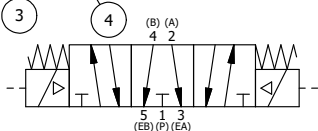

LIMITS ON DIMENSIONS UNLESS OTHERWISE SPECIFIED		2-PL DECIMAL ± .01 3-PL DECIMAL ± .005 FRACTIONAL ± 1/64 ANGULAR ± 1/2°		AAA PRODUCTS INTERNATIONAL 7114 Harry Hines Blvd Dallas, TX 75235		
DRAWN: RMckenna		DATE: 9/16/2019			CHECKED: KWaite	DATE: 9/16/2019
SCALE: 1 : 1		SHEET: 1 OF 1		RELEASED: HWomack		DATE: 9/16/2019
TITLE: 3/8" SIDE PORT, DBL SOL, 3 POS, FLOAT SPR CTR, CLASSIC SOL, 120/60, LCKNG OVRD, THD VENT, EXT PILOT				PART NO.:		REV.:
				SY3GOTZ		

OPERATOR VOLTAGES	
PART NO	REPLACE OPERATOR
SY3GOTZ 12VDC	AY-38T-5
SY3GOTZ 24VDC	AY-38T-8
SY3GOTZ 240/60	AY-38T-17