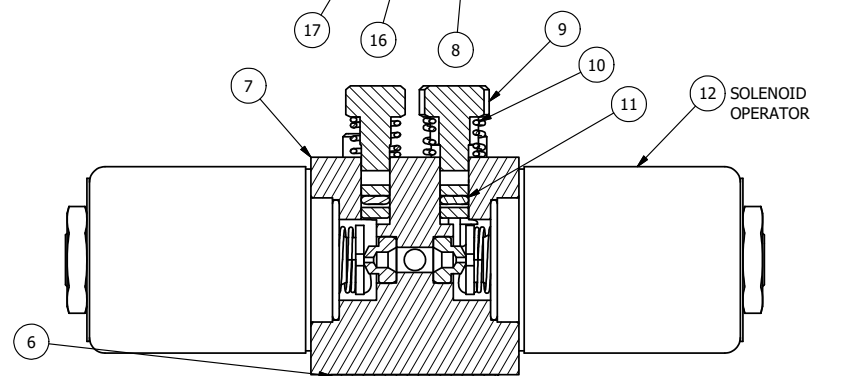

NOTES:
 1) ALWAYS GIVE VALVE MODEL AND PART NUMBER WHEN ORDERING PARTS.
 2) FOR DIFFERENT VOLTAGES OTHER THAN 120/60, REPLACE SOLENOID OPERATOR WITH OPERATOR LISTED IN TABLE BELOW. REFERENCE AY-38T DRAWING FOR REPLACEMENT COILS.

17	2	V-212	SCREW, #2 X 3/16 DRIVE, TYPE U, OVAL HEAD, STAINLESS STEEL
16	1	AN-114	NAMEPLATE, BLANK, FOR VALVES WITH SPRINGS OR DETENTS
15	2	V-81	SCREW, 8-32 X 5/16, SOCKET SET, FULL DOG POINT
13	1	SEC3-1	END CAP, NON-VENTED, 380 AL, 1/4" & 3/8" VALVES
12	2	AY-38T-11	CLASSIC SOLENOID - STANDARD, COMPLETE OPER, TAPPED EXH., 120/60
11	2	V-85	O-RING, BUNA-N, 70 DURO, AS-010, (REF 1/4 X 3/8 X 1/16), CLASSIC OVRD
10	2	OS3	SPRING - MANUAL OVERRIDE, "CLASSIC" SOLENOID
9	2	OP3	PIN - MANUAL OVERRIDE, 1/4" & 3/8" VALVES
8	4	V-1	SCREW, 10-24 X 2, SOCKET HEAD CAP
7	1	PB3-4E	ADAPTOR - DBL SOL., W/OVERRIDE, 1/4" & 3/8" VALVES
6	1	PBG3	GASKET - PIGGY BACK, DOUBLE SOLENOID, 1/4" & 3/8" VALVE
5	1	AY-EY3G	SPRING CENTER SPOOL ASSY, CLASSIC SOLENOID, G SPOOL, 1/4 & 3/8 VALVES
4	8	V-38	SCREW, 10-24 X 3/4, SOCKET HEAD CAP
3	2	ECG3	GASKET - END CAP, 1/4" & 3/8" VALVE
2	6	V-39	O-RING, VITON, STD BODY, 1/4" & 3/8" VALVES
1	1	B3-6E	BODY - SOLID, PIGGY BACK, ANODIZED, 3/8" SIDE PORT VALVE
FLG	QTY	PART NO	DESCRIPTION

LIMITS ON DIMENSIONS UNLESS OTHERWISE SPECIFIED		2-PL DECIMAL ± .01 3-PL DECIMAL ± .005 FRACTIONAL ± 1/64 ANGULAR ± 1/2°		AAA PRODUCTS INTERNATIONAL 7114 Harry Hines Blvd Dallas, TX 75235		
DRAWN: RMckenna		DATE: 9/16/2019			CHECKED: KWaite	DATE: 9/16/2019
SCALE: 1 : 1		SHEET: 1 OF 1		RELEASED: HWomack		DATE: 9/16/2019
TITLE: 3/8" SIDE PORT, DBL SOL, 3 POS, FLOAT SPR CTR, CLASSIC SOL, 120/60, LCKNG OVRD, THD VENT, EXT PILOT				PART NO.:		REV.:
				SY3GOTZ		