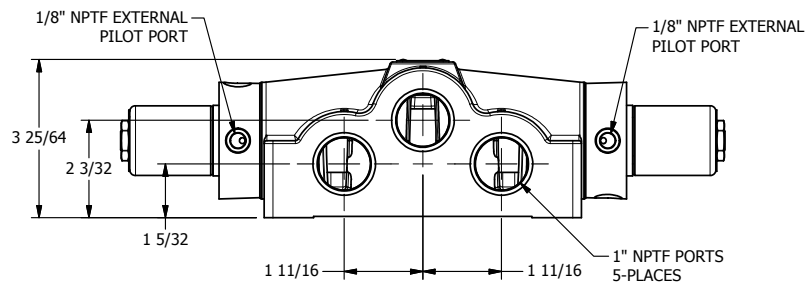

4

3

2

1

**AAA**  
PRODUCTS  
INTERNATIONAL

**AAA PRODUCTS  
INTERNATIONAL**  
7114 Harry Hines Blvd  
Dallas, TX 75235

TITLE: 1" SIDE PORT, DBL SOL, 3 POS,  
SPR CTR, SOL RTRN, CLSD CTR SPL,  
CLASSIC SOL, EXT PILOT

DRAWING NO.:  
**DIM\_SY8Z**

THE INFORMATION CONTAINED WITHIN THIS DOCUMENT IS PROPRIETARY TO AAA PRODUCTS AND MAY NOT BE DISCLOSED WITHOUT PRIOR WRITTEN CONSENT

4

3

2

1