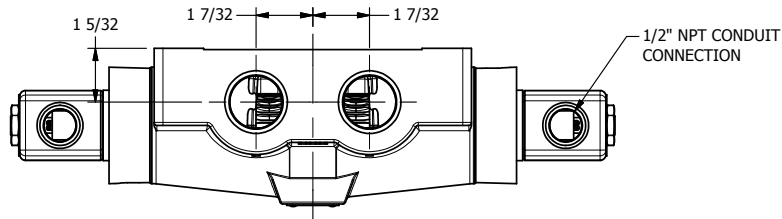

4

3

2

1

**AAA**  
PRODUCTS  
INTERNATIONAL

**AAA PRODUCTS  
INTERNATIONAL**  
7114 Harry Hines Blvd  
Dallas, TX 75235

TITLE: 1" SIDE PORT, DBL SOL, 3 POS,  
SPR CTR, SOL RTRN, CLSD CTR SPL,  
CLASSIC SOL, EXT PILOT

DRAWING NO.:  
**DIM\_SY8Z**

THE INFORMATION CONTAINED WITHIN THIS DOCUMENT IS PROPRIETARY TO AAA PRODUCTS AND MAY NOT BE DISCLOSED WITHOUT PRIOR WRITTEN CONSENT

4

3

2

1