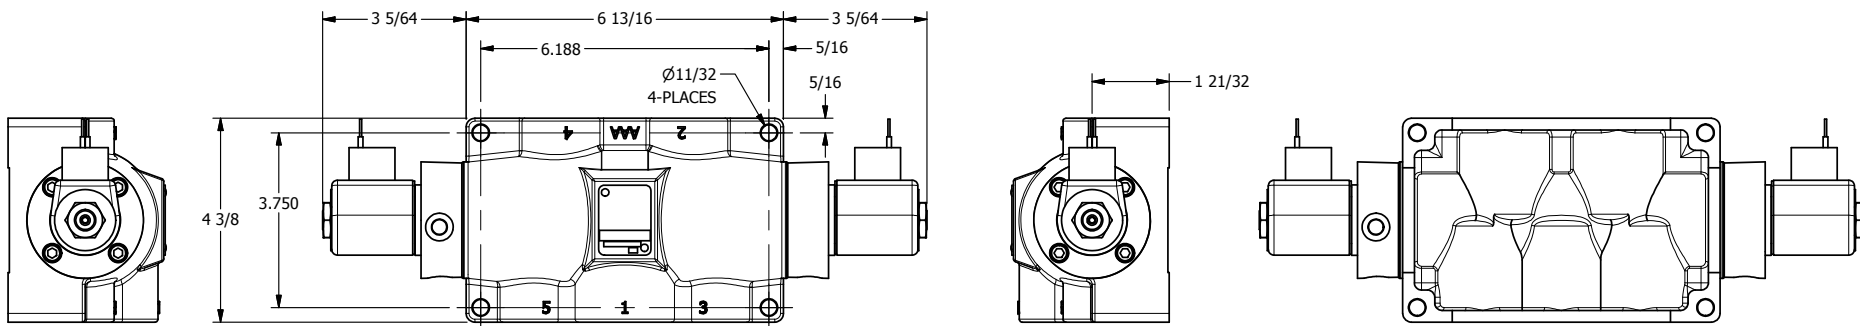

4

3

2

1

**AAA**  
PRODUCTS  
INTERNATIONAL

**AAA PRODUCTS  
INTERNATIONAL**  
7114 Harry Hines Blvd  
Dallas, TX 75235

TITLE: 1" SIDE PORT, DBL SOL, 3 POS,  
SPR CTR, SOL RTRN, CLSD CTR SPL,  
CLASSIC SOL, EXT PILOT

DRAWING NO.:  
**DIM\_SY8Z**

THE INFORMATION CONTAINED WITHIN THIS DOCUMENT IS PROPRIETARY TO AAA PRODUCTS AND MAY NOT BE DISCLOSED WITHOUT PRIOR WRITTEN CONSENT

4

3

2

1