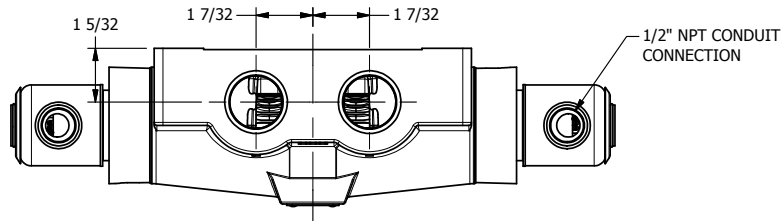

4

3

2

1

AAA
PRODUCTS
INTERNATIONAL

**AAA PRODUCTS
INTERNATIONAL**
7114 Harry Hines Blvd
Dallas, TX 75235

TITLE: 1" SIDE PORT, DBL SOL, 3 POS,
SPR CTR, SOL RTRN, CLSD CTR SPL,
EXPL PROOF, EXT PILOT

DRAWING NO.:
DIM_SY8XZ