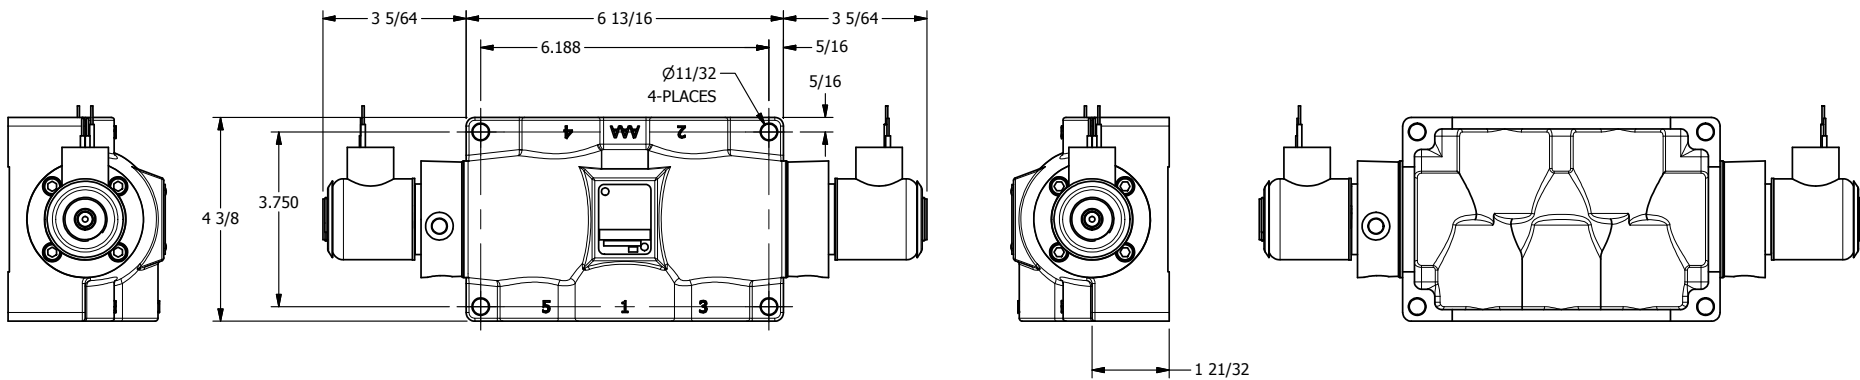

4

3

2

1

AAA
PRODUCTS
INTERNATIONAL

**AAA PRODUCTS
INTERNATIONAL**
7114 Harry Hines Blvd
Dallas, TX 75235

TITLE: 1" SIDE PORT, DBL SOL, 3 POS,
SPR CTR, SOL RTRN, CLSD CTR SPL,
EXPL PROOF, EXT PILOT

DRAWING NO.:
DIM_SY8XZ