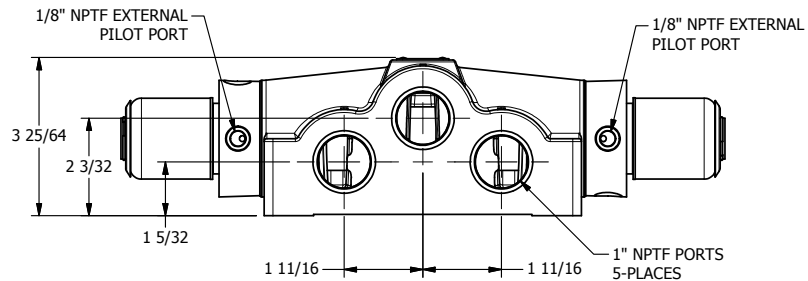

4

3

2

1

AAA
PRODUCTS
INTERNATIONAL

**AAA PRODUCTS
INTERNATIONAL**
7114 Harry Hines Blvd
Dallas, TX 75235

TITLE: 1" SIDE PORT, DBL SOL, 3 POS,
SPR CTR, SOL RTRN, CLSD CTR SPL,
EXPL PROOF, EXT PILOT

DRAWING NO.:
DIM_SY8XZ