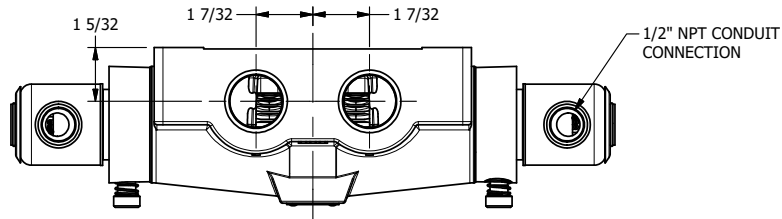

4

3

2

1

AAA
PRODUCTS
INTERNATIONAL

**AAA PRODUCTS
INTERNATIONAL**
7114 Harry Hines Blvd
Dallas, TX 75235

TITLE: 1" SIDE PORT, DBL SOL, 3 POS,
SPR CTR, SOL SHFT, CLSD CTR SPL,
EXPL PROOF, LCKNG OVRD, EXT PILOT

DRAWING NO.:
DIM_SY8XOZ

4

3

2

1

THE INFORMATION CONTAINED WITHIN THIS DOCUMENT IS PROPRIETARY TO AAA PRODUCTS AND MAY NOT BE DISCLOSED WITHOUT PRIOR WRITTEN CONSENT