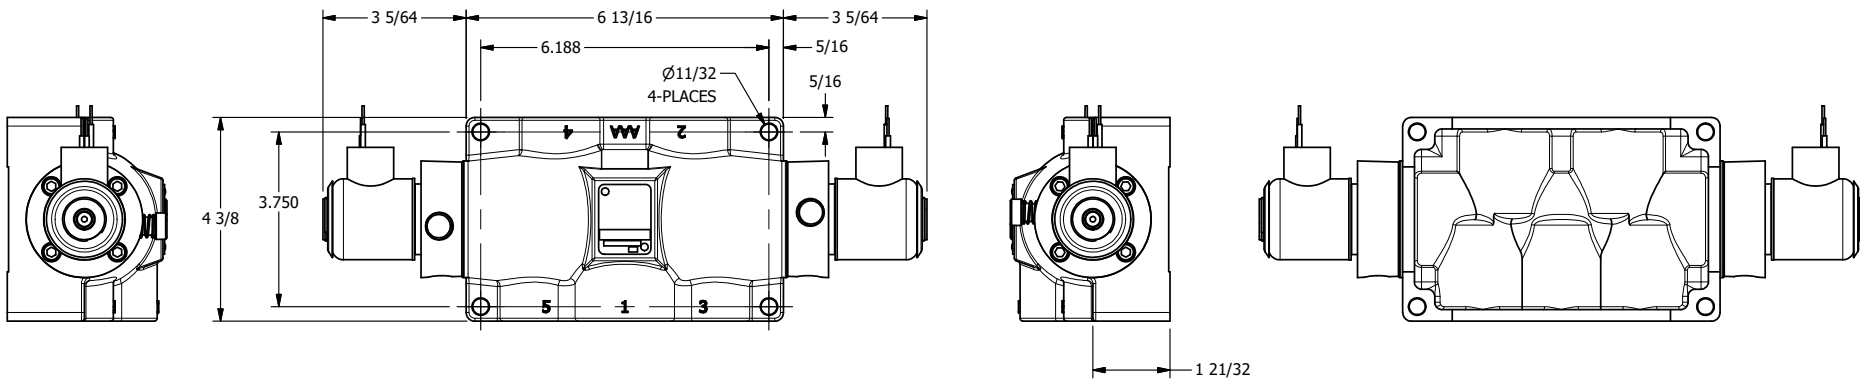

4

3

2

1

AAA
PRODUCTS
INTERNATIONAL

**AAA PRODUCTS
INTERNATIONAL**
7114 Harry Hines Blvd
Dallas, TX 75235

TITLE: 1" SIDE PORT, DBL SOL, 3 POS,
SPR CTR, SOL SHFT, CLSD CTR SPL,
EXPL PROOF, LCKNG OVRD, EXT PILOT

DRAWING NO.:
DIM_SY8XOZ

4

3

2

1

THE INFORMATION CONTAINED WITHIN THIS DOCUMENT IS PROPRIETARY TO AAA PRODUCTS AND MAY NOT BE DISCLOSED WITHOUT PRIOR WRITTEN CONSENT