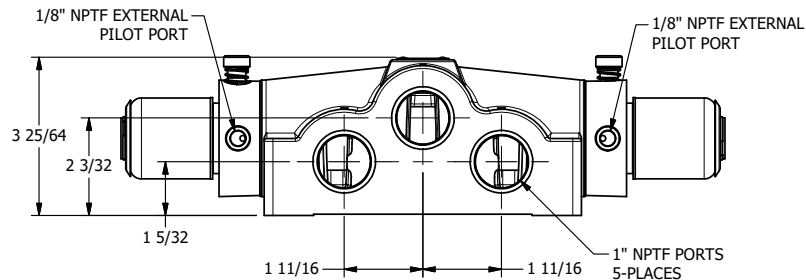

4

3

2

1

AAA
PRODUCTS
INTERNATIONAL

**AAA PRODUCTS
INTERNATIONAL**
7114 Harry Hines Blvd
Dallas, TX 75235

TITLE: 1" SIDE PORT, DBL SOL, 3 POS,
SPR CTR, SOL SHFT, CLSD CTR SPL,
EXPL PROOF, LCKNG OVRD, EXT PILOT

DRAWING NO.:
DIM_SY8XOZ

4

3

2

1

THE INFORMATION CONTAINED WITHIN THIS DOCUMENT IS PROPRIETARY TO AAA PRODUCTS AND MAY NOT BE DISCLOSED WITHOUT PRIOR WRITTEN CONSENT