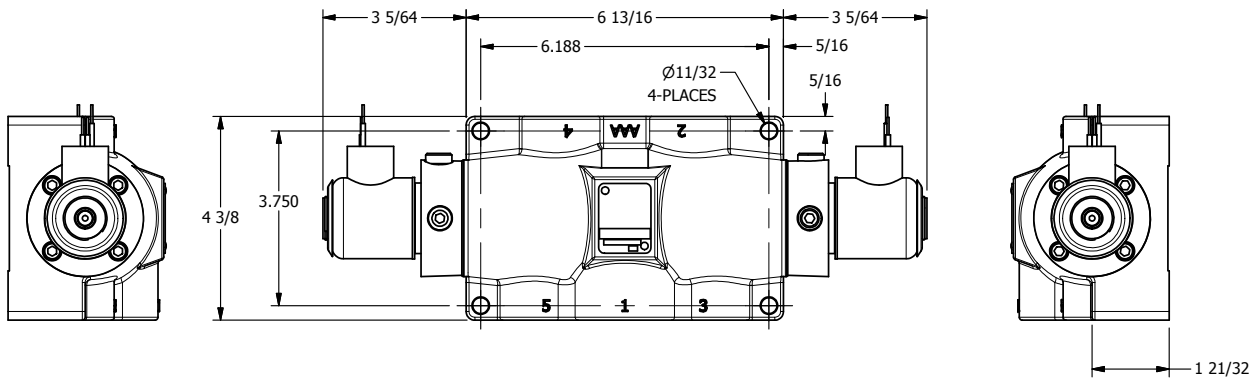

4

3

2

1

**AAA**  
PRODUCTS  
INTERNATIONAL

**AAA PRODUCTS  
INTERNATIONAL**  
7114 Harry Hines Blvd  
Dallas, TX 75235

TITLE: 1" SIDE PORT, DBL SOL, 3 POS,  
SPR CTR, SOL RTRN, CLSD CTR SPL,  
EXPL PROOF, PUSH OVRD

DRAWING NO.:  
DIM\_SY8XOP

THE INFORMATION CONTAINED WITHIN THIS DOCUMENT IS PROPRIETARY TO AAA PRODUCTS AND MAY NOT BE DISCLOSED WITHOUT PRIOR WRITTEN CONSENT

4

3

2

1

B

B