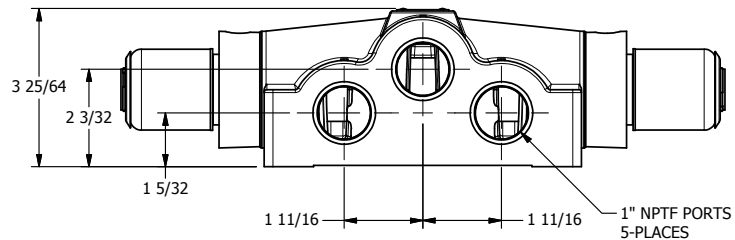

4

3

2

1

**AAA**  
PRODUCTS  
INTERNATIONAL

**AAA PRODUCTS  
INTERNATIONAL**  
7114 Harry Hines Blvd  
Dallas, TX 75235

TITLE: 1" SIDE PORT, DBL SOL, 3 POS,  
SPR CTR, SOL RTRN, CLSD CTR SPL,  
EXPL PROOF, PUSH OVRD

DRAWING NO.:  
DIM\_SY8XOP

THE INFORMATION CONTAINED WITHIN THIS DOCUMENT IS PROPRIETARY TO AAA PRODUCTS AND MAY NOT BE DISCLOSED WITHOUT PRIOR WRITTEN CONSENT

4

3

2

1

B

B