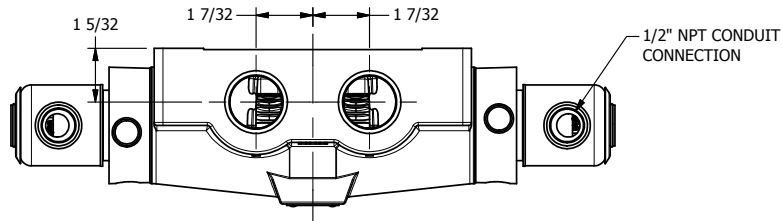

4

3

2

1

**AAA**  
PRODUCTS  
INTERNATIONAL

**AAA PRODUCTS  
INTERNATIONAL**  
7114 Harry Hines Blvd  
Dallas, TX 75235

TITLE: 1" SIDE PORT, DBL SOL, 3 POS,  
SPR CTR, SOL RTRN, CLSD CTR SPL,  
EXPL PROOF, PUSH OVRD

DRAWING NO.:  
DIM\_SY8XOP

THE INFORMATION CONTAINED WITHIN THIS DOCUMENT IS PROPRIETARY TO AAA PRODUCTS AND MAY NOT BE DISCLOSED WITHOUT PRIOR WRITTEN CONSENT

4

3

2

1

B

B