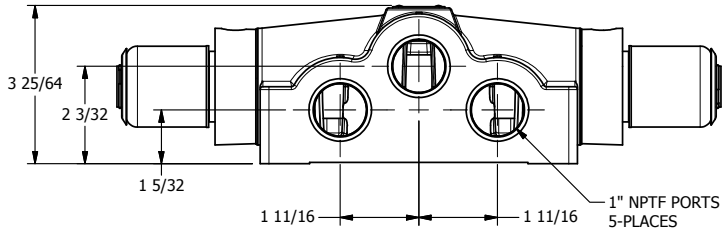

4

3

2

1

1/2" NPT CONDUIT CONNECTION

1 21/32

1" NPTF PORTS 5-PLACES

AAA
PRODUCTS
INTERNATIONAL

AAA PRODUCTS INTERNATIONAL
7114 Harry Hines Blvd
Dallas, TX 75235

TITLE: 1" SIDE PORT, DBL SOL, 3 POS,
SPR CTR, SOL RTRN, CLSD CTR SPL,
EXPL PROOF, NON-LCKNG OVRD

DRAWING NO.:
DIM_SY8XON

4

3

2

1

THE INFORMATION CONTAINED WITHIN THIS DOCUMENT IS PROPRIETARY TO AAA PRODUCTS AND MAY NOT BE DISCLOSED WITHOUT PRIOR WRITTEN CONSENT