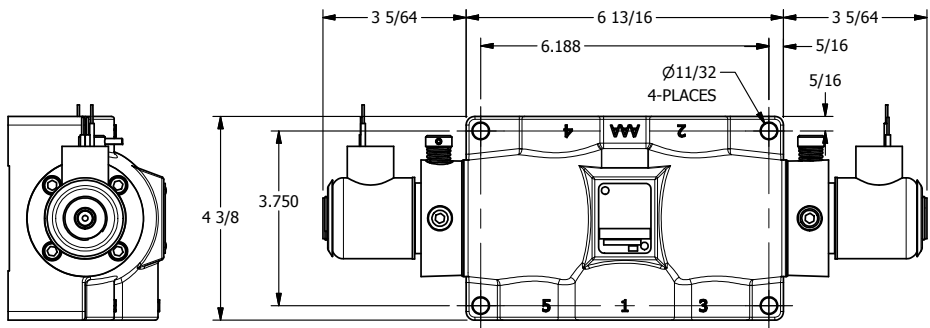

4

3

2

1

1/2" NPT CONDUIT CONNECTION

1 21/32

1" NPTF PORTS 5-PLACES

AAA
PRODUCTS
INTERNATIONAL

AAA PRODUCTS INTERNATIONAL
7114 Harry Hines Blvd
Dallas, TX 75235

TITLE: 1" SIDE PORT, DBL SOL, 3 POS,
SPR CTR, SOL RTRN, CLSD CTR SPL,
EXPL PROOF, NON-LCKNG OVRD

DRAWING NO.:
DIM_SY8XON

4

3

2

1

THE INFORMATION CONTAINED WITHIN THIS DOCUMENT IS PROPRIETARY TO AAA PRODUCTS AND MAY NOT BE DISCLOSED WITHOUT PRIOR WRITTEN CONSENT