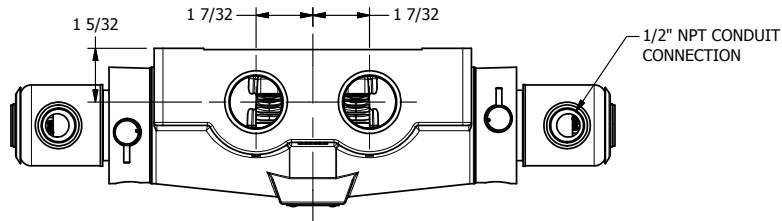

4

3

2

1

1/2" NPT CONDUIT CONNECTION

1 21/32

1" NPTF PORTS 5-PLACES

AAA
PRODUCTS
INTERNATIONAL

AAA PRODUCTS INTERNATIONAL
7114 Harry Hines Blvd
Dallas, TX 75235

TITLE: 1" SIDE PORT, DBL SOL, 3 POS,
SPR CTR, SOL RTRN, CLSD CTR SPL,
EXPL PROOF, NON-LCKNG OVRD

DRAWING NO.:
DIM_SY8XON

4

3

2

1

THE INFORMATION CONTAINED WITHIN THIS DOCUMENT IS PROPRIETARY TO AAA PRODUCTS AND MAY NOT BE DISCLOSED WITHOUT PRIOR WRITTEN CONSENT