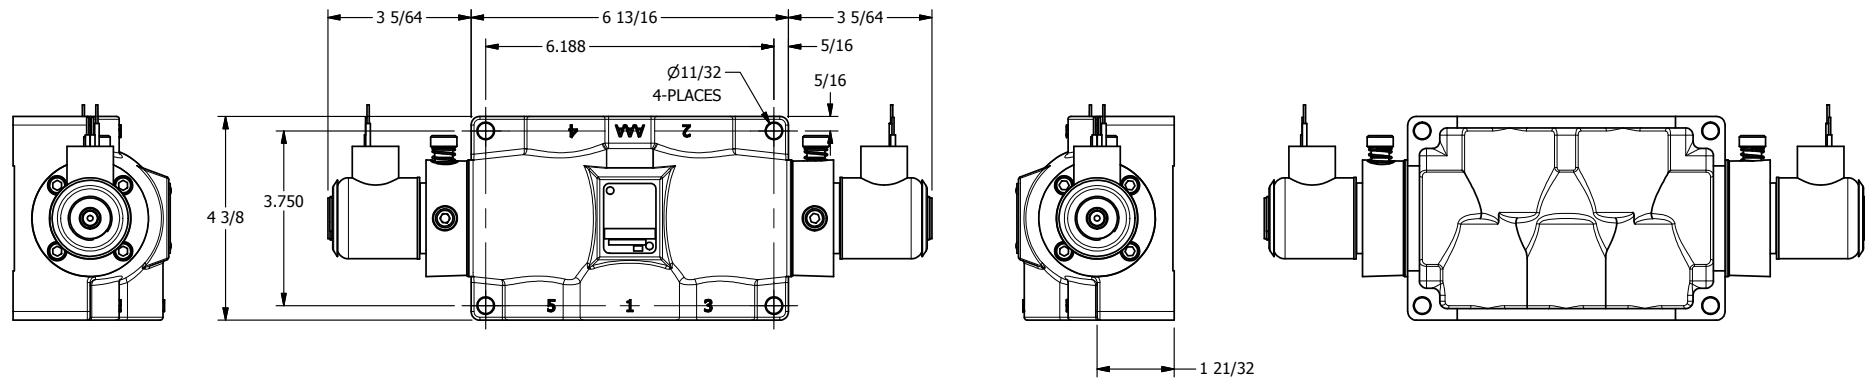

4

3

2

1

AAA
PRODUCTS
INTERNATIONAL

**AAA PRODUCTS
INTERNATIONAL**
7114 Harry Hines Blvd
Dallas, TX 75235

TITLE: 1" SIDE PORT, DBL SOL, 3 POS,
SPR CTR, SOL RTRN, CLSD CTR SPL,
EXPL PROOF, LCKNG OVRD

DRAWING NO.:
DIM_SY8XO