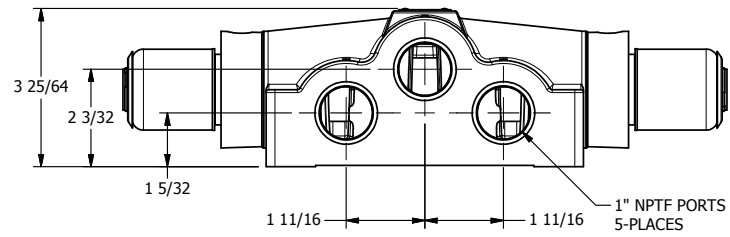

4

3

2

1

AAA
PRODUCTS
INTERNATIONAL

**AAA PRODUCTS
INTERNATIONAL**
7114 Harry Hines Blvd
Dallas, TX 75235

TITLE: 1" SIDE PORT, DBL SOL, 3 POS,
SPR CTR, SOL RTRN, CLSD CTR SPL,
EXPL PROOF, LCKNG OVRD

DRAWING NO.:
DIM_SY8XO