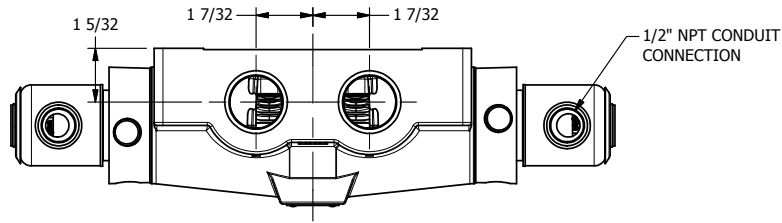

4

3

2

1

AAA
PRODUCTS
INTERNATIONAL

**AAA PRODUCTS
INTERNATIONAL**
7114 Harry Hines Blvd
Dallas, TX 75235

TITLE: 1" SIDE PORT, DBL SOL, 3 POS,
SPR CTR, SOL RTRN, CLSD CTR SPL,
EXPL PROOF, LCKNG OVRD

DRAWING NO.:
DIM_SY8XO