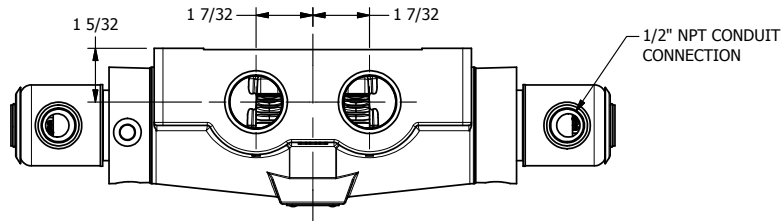

4

3

2

1

1 21/32

AAA
PRODUCTS
INTERNATIONAL

**AAA PRODUCTS
INTERNATIONAL**
7114 Harry Hines Blvd
Dallas, TX 75235

TITLE: 1" SIDE PORT, DBL SOL, 3 POS,
SPR CTR, SOL RTRN, CLSD CTR SPL,
EXPL PROOF

DRAWING NO.:
DIM_SY8X

4

3

2

1

THE INFORMATION CONTAINED WITHIN THIS DOCUMENT IS PROPRIETARY TO AAA PRODUCTS AND MAY NOT BE DISCLOSED WITHOUT PRIOR WRITTEN CONSENT