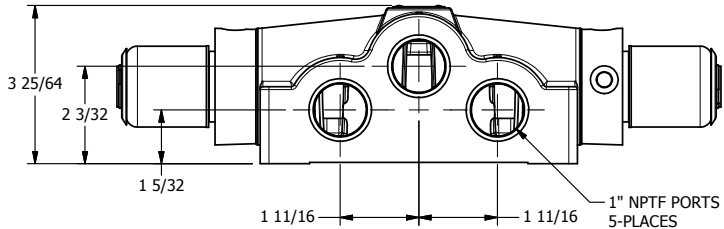

4

3

2

1

1 21/32

AAA
PRODUCTS
INTERNATIONAL

**AAA PRODUCTS
INTERNATIONAL**
7114 Harry Hines Blvd
Dallas, TX 75235

TITLE: 1" SIDE PORT, DBL SOL, 3 POS,
SPR CTR, SOL RTRN, CLSD CTR SPL,
EXPL PROOF

DRAWING NO.:
DIM_SY8X

4

3

2

1

THE INFORMATION CONTAINED WITHIN THIS DOCUMENT IS PROPRIETARY TO AAA PRODUCTS AND MAY NOT BE DISCLOSED WITHOUT PRIOR WRITTEN CONSENT