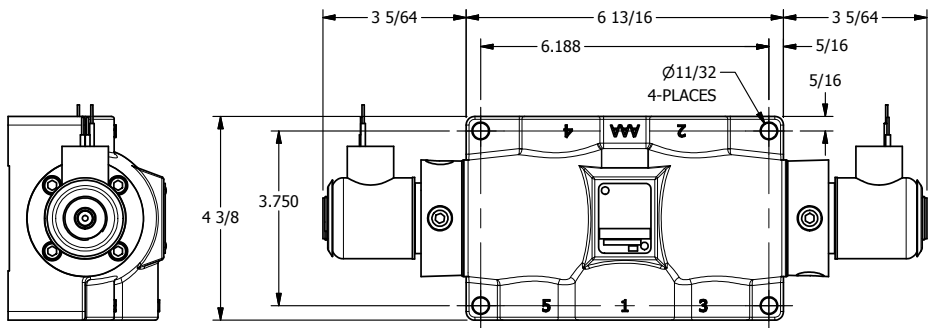

4

3

2

1

1 21/32

AAA
PRODUCTS
INTERNATIONAL

**AAA PRODUCTS
INTERNATIONAL**
7114 Harry Hines Blvd
Dallas, TX 75235

TITLE: 1" SIDE PORT, DBL SOL, 3 POS,
SPR CTR, SOL RTRN, CLSD CTR SPL,
EXPL PROOF

DRAWING NO.:
DIM_SY8X

4

3

2

1

THE INFORMATION CONTAINED WITHIN THIS DOCUMENT IS PROPRIETARY TO AAA PRODUCTS AND MAY NOT BE DISCLOSED WITHOUT PRIOR WRITTEN CONSENT