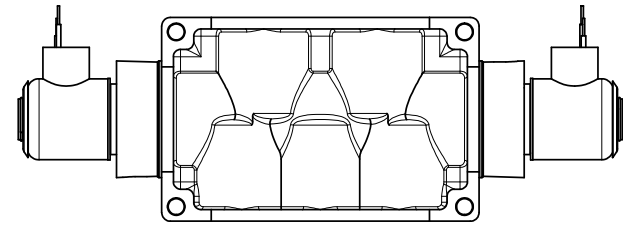

4

3

2

1

1 21/32

AAA
PRODUCTS
INTERNATIONAL

**AAA PRODUCTS
INTERNATIONAL**
7114 Harry Hines Blvd
Dallas, TX 75235

TITLE: 1" SIDE PORT, DBL SOL, 3 POS,
SPR CTR, SOL RTRN, CLSD CTR SPL,
EXPL PROOF

DRAWING NO.:
DIM_SY8X

4

3

2

1

THE INFORMATION CONTAINED WITHIN THIS DOCUMENT IS PROPRIETARY TO AAA PRODUCTS AND MAY NOT BE DISCLOSED WITHOUT PRIOR WRITTEN CONSENT