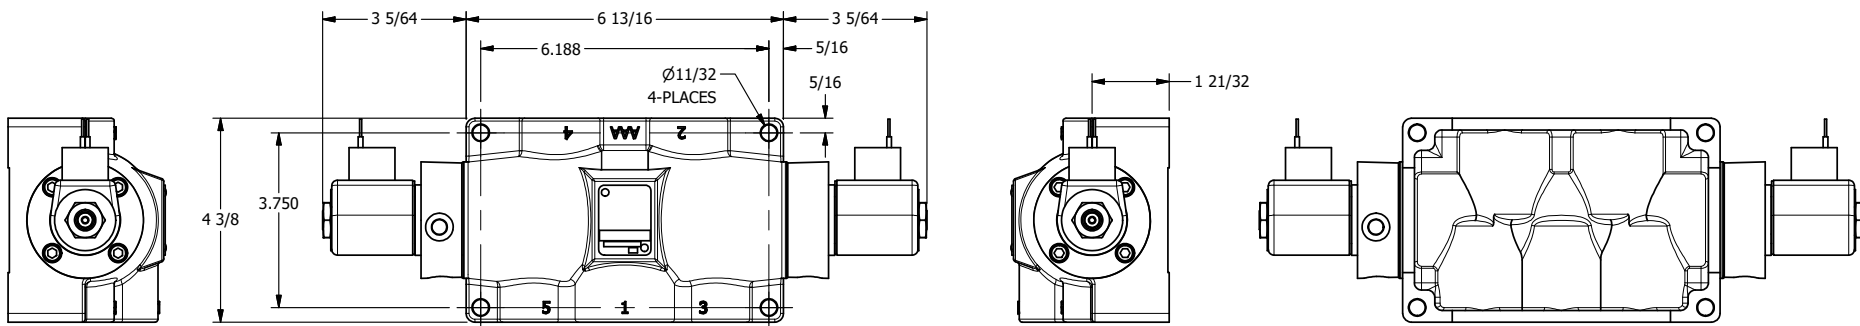

4

3

2

1

AAA
PRODUCTS
INTERNATIONAL

AAA PRODUCTS INTERNATIONAL
7114 Harry Hines Blvd
Dallas, TX 75235

TITLE: 1" SIDE PORT, DBL SOL, 3 POS,
SPR CTR, SOL RTRN, CLSD CTR SPL,
CLASSIC SOL, TAPPED VENT, EXT PILOT

DRAWING NO.:
DIM_SY8TZ

4

3

2

1

THE INFORMATION CONTAINED WITHIN THIS DOCUMENT IS PROPRIETARY TO AAA PRODUCTS AND MAY NOT BE DISCLOSED WITHOUT PRIOR WRITTEN CONSENT