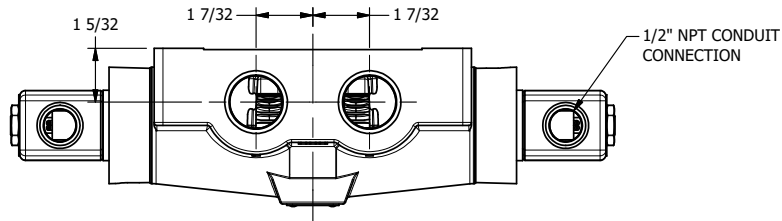

4

3

2

1

AAA
PRODUCTS
INTERNATIONAL

AAA PRODUCTS INTERNATIONAL
7114 Harry Hines Blvd
Dallas, TX 75235

TITLE: 1" SIDE PORT, DBL SOL, 3 POS,
SPR CTR, SOL RTRN, CLSD CTR SPL,
CLASSIC SOL, TAPPED VENT, EXT PILOT

DRAWING NO.:
DIM_SY8TZ

4

3

2

1

THE INFORMATION CONTAINED WITHIN THIS DOCUMENT IS PROPRIETARY TO AAA PRODUCTS AND MAY NOT BE DISCLOSED WITHOUT PRIOR WRITTEN CONSENT