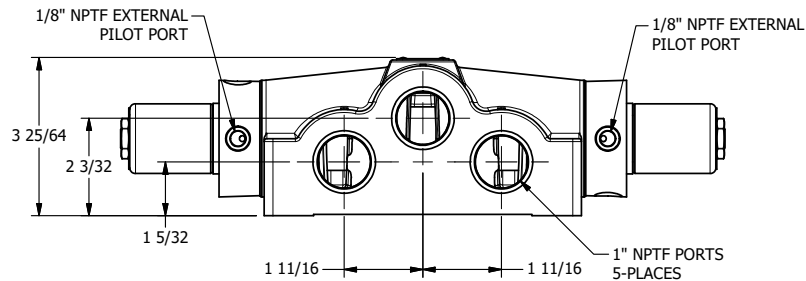

4

3

2

1

AAA
PRODUCTS
INTERNATIONAL

AAA PRODUCTS INTERNATIONAL
7114 Harry Hines Blvd
Dallas, TX 75235

TITLE: 1" SIDE PORT, DBL SOL, 3 POS,
SPR CTR, SOL RTRN, CLSD CTR SPL,
CLASSIC SOL, TAPPED VENT, EXT PILOT

DRAWING NO.:
DIM_SY8TZ

4

3

2

1

THE INFORMATION CONTAINED WITHIN THIS DOCUMENT IS PROPRIETARY TO AAA PRODUCTS AND MAY NOT BE DISCLOSED WITHOUT PRIOR WRITTEN CONSENT