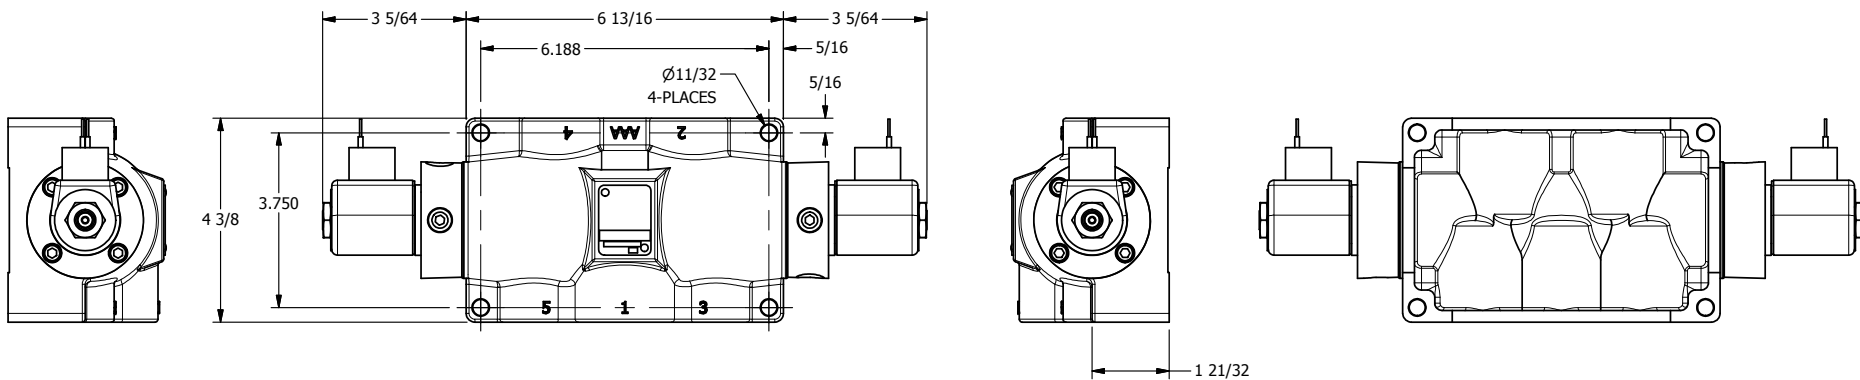

4

3

2

1

AAA
PRODUCTS
INTERNATIONAL

**AAA PRODUCTS
INTERNATIONAL**
7114 Harry Hines Blvd
Dallas, TX 75235

TITLE: 1" SIDE PORT, DBL SOL, 3 POS,
SPR CTR, SOL RTRN, CLSD CTR SPL,
CLASSIC SOL, TAPPED VENT

DRAWING NO.:
DIM_SY8T