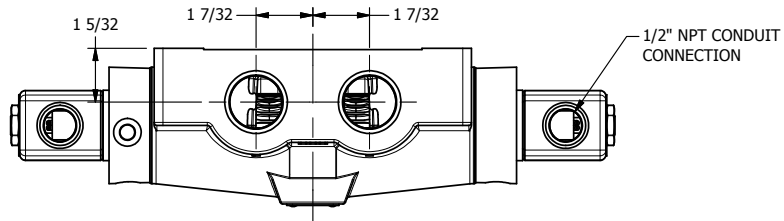

4

3

2

1

AAA
PRODUCTS
INTERNATIONAL

**AAA PRODUCTS
INTERNATIONAL**
7114 Harry Hines Blvd
Dallas, TX 75235

TITLE: 1" SIDE PORT, DBL SOL, 3 POS,
SPR CTR, SOL RTRN, CLSD CTR SPL,
CLASSIC SOL, TAPPED VENT

DRAWING NO.:
DIM_SY8T