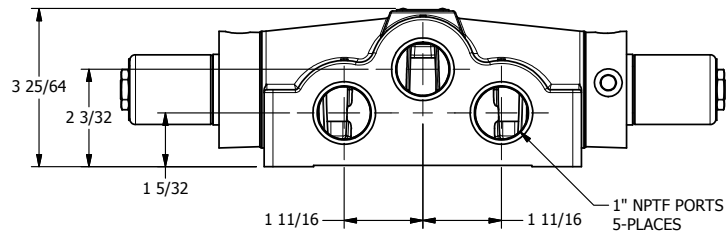

4

3

2

1

AAA
PRODUCTS
INTERNATIONAL

**AAA PRODUCTS
INTERNATIONAL**
7114 Harry Hines Blvd
Dallas, TX 75235

TITLE: 1" SIDE PORT, DBL SOL, 3 POS,
SPR CTR, SOL RTRN, CLSD CTR SPL,
CLASSIC SOL, TAPPED VENT

DRAWING NO.:
DIM_SY8T