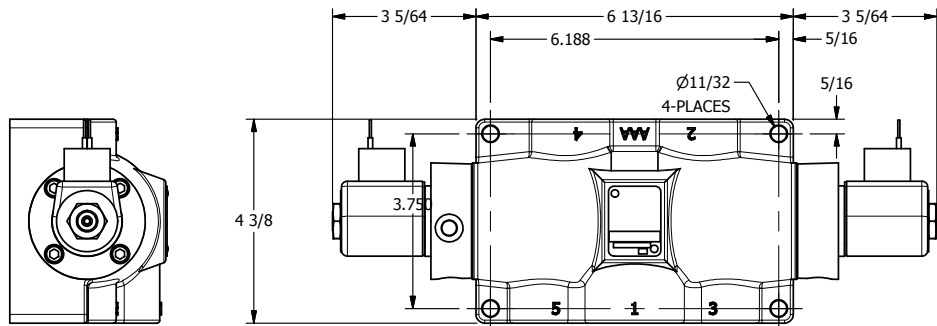

4

3

2

1

AAA
PRODUCTS
INTERNATIONAL

AAA PRODUCTS INTERNATIONAL
7114 Harry Hines Blvd
Dallas, TX 75235

TITLE: 1" SUBPLATE, DBL SOL, 3 POS,
SPR CTR, SOL RTRN, CLSD CTR SPL,
CLASSIC SOL, EXT PILOT

DRAWING NO.:
DIM_SY8PZ