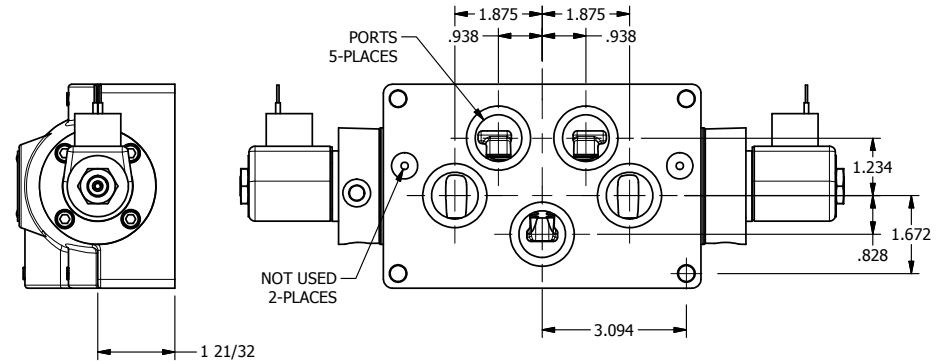

4

3

2

1

AAA
PRODUCTS
INTERNATIONAL

AAA PRODUCTS INTERNATIONAL
7114 Harry Hines Blvd
Dallas, TX 75235

TITLE: 1" SUBPLATE, DBL SOL, 3 POS,
SPR CTR, SOL RTRN, CLSD CTR SPL,
CLASSIC SOL, EXT PILOT

DRAWING NO.:
DIM_SY8PZ