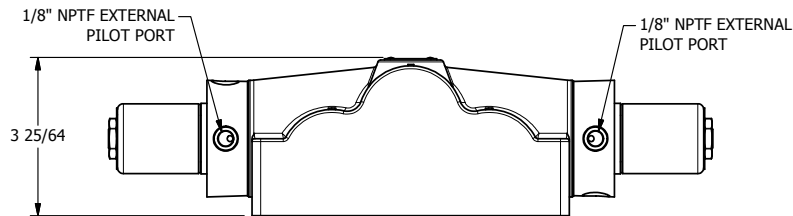

4

3

2

1

AAA
PRODUCTS
INTERNATIONAL

AAA PRODUCTS INTERNATIONAL
7114 Harry Hines Blvd
Dallas, TX 75235

TITLE: 1" SUBPLATE, DBL SOL, 3 POS,
SPR CTR, SOL RTRN, CLSD CTR SPL,
CLASSIC SOL, EXT PILOT

DRAWING NO.:
DIM_SY8PZ