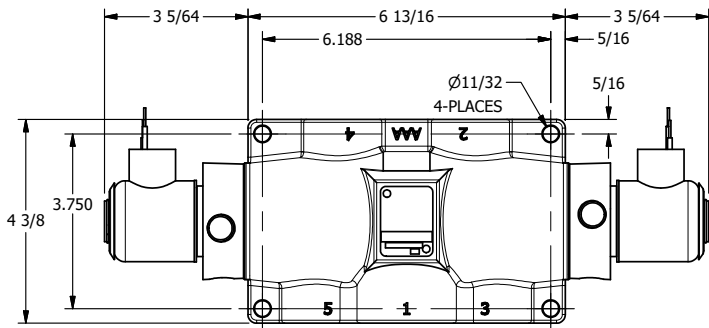

4

3

2

1

AAA
PRODUCTS
INTERNATIONAL

AAA PRODUCTS INTERNATIONAL
7114 Harry Hines Blvd
Dallas, TX 75235

TITLE: 1" SUBPLATE, DBL SOL, 3 POS,
SPR CTR, SOL SHFT, CLSD CTR SPL,
EXPL PROOF, LCKNG OVRD, EXT PILOT

DRAWING NO.:
DIM_SY8PX0Z