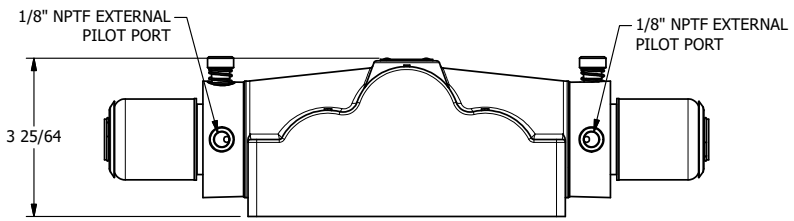

4

3

2

1

AAA
PRODUCTS
INTERNATIONAL

AAA PRODUCTS INTERNATIONAL
7114 Harry Hines Blvd
Dallas, TX 75235

TITLE: 1" SUBPLATE, DBL SOL, 3 POS,
SPR CTR, SOL SHFT, CLSD CTR SPL,
EXPL PROOF, LCKNG OVRD, EXT PILOT

DRAWING NO.:
DIM_SY8PX0Z