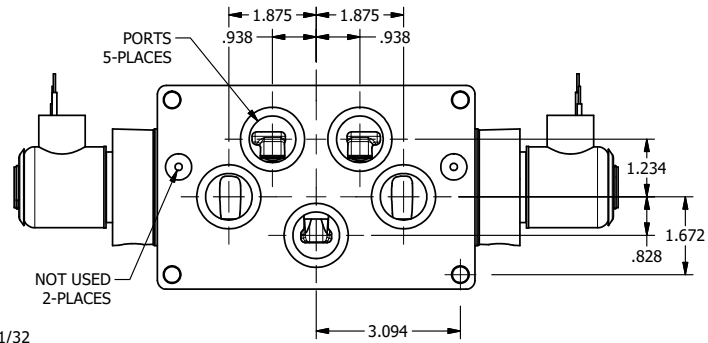

4

3

2

1

AAA
PRODUCTS
INTERNATIONAL

AAA PRODUCTS INTERNATIONAL
7114 Harry Hines Blvd
Dallas, TX 75235

TITLE: 1" SUBPLATE, DBL SOL, 3 POS,
SPR CTR, SOL SHFT, CLSD CTR SPL,
EXPL PROOF, LCKNG OVRD, EXT PILOT

DRAWING NO.:
DIM_SY8PX0Z