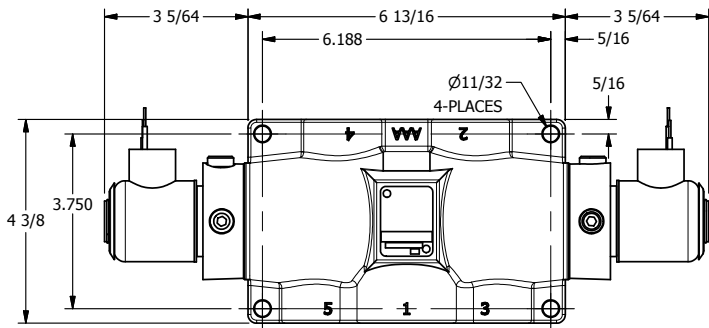

4

3

2

1

**AAA PRODUCTS INTERNATIONAL**  
 7114 Harry Hines Blvd  
 Dallas, TX 75235

TITLE: 1" SUBPLATE, DBL SOL, 3 POS,  
 SPR CTR, SOL RTRN, CLSD CTR SPL,  
 EXPL PROOF, PUSH OVRD

DRAWING NO.:  
 DIM\_SY8PXOP