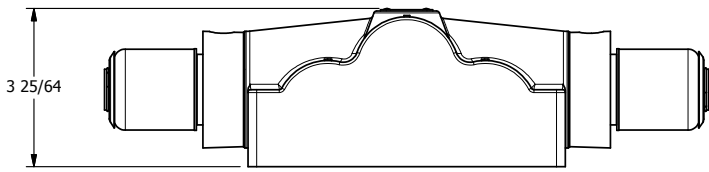

4

3

2

1

**AAA PRODUCTS INTERNATIONAL**  
 7114 Harry Hines Blvd  
 Dallas, TX 75235

TITLE: 1" SUBPLATE, DBL SOL, 3 POS,  
 SPR CTR, SOL RTRN, CLSD CTR SPL,  
 EXPL PROOF, PUSH OVRD

DRAWING NO.:  
 DIM\_SY8PXOP