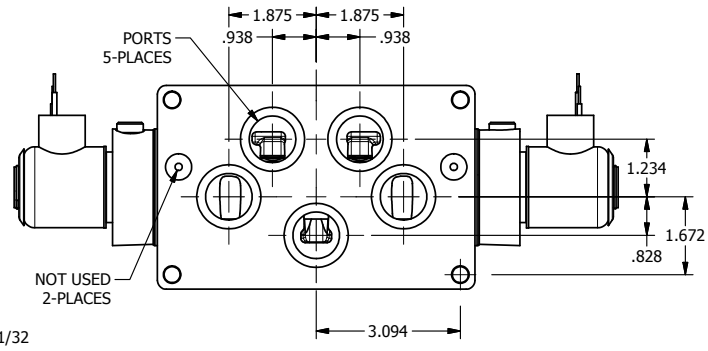

4

3

2

1

**AAA PRODUCTS INTERNATIONAL**  
 7114 Harry Hines Blvd  
 Dallas, TX 75235

TITLE: 1" SUBPLATE, DBL SOL, 3 POS,  
 SPR CTR, SOL RTRN, CLSD CTR SPL,  
 EXPL PROOF, PUSH OVRD

DRAWING NO.:  
 DIM\_SY8PXOP