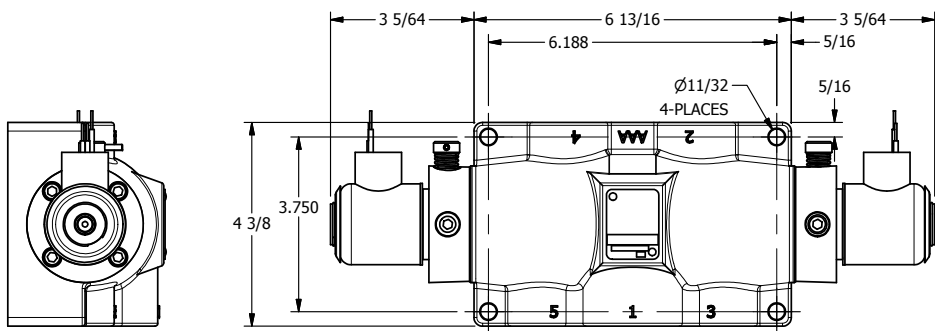

4

3

2

1

**AAA**  
PRODUCTS  
INTERNATIONAL

**AAA PRODUCTS  
INTERNATIONAL**  
7114 Harry Hines Blvd  
Dallas, TX 75235

TITLE: 1" SUBPLATE, DBL SOL, 3 POS,  
SPR CTR, SOL RTRN, CLSD CTR SPL,  
EXPL PROOF, NON-LCKNG OVRD

DRAWING NO.:  
DIM\_SY8PXON

THE INFORMATION CONTAINED WITHIN THIS DOCUMENT IS PROPRIETARY TO AAA PRODUCTS AND MAY NOT BE DISCLOSED WITHOUT PRIOR WRITTEN CONSENT

4

3

2

1