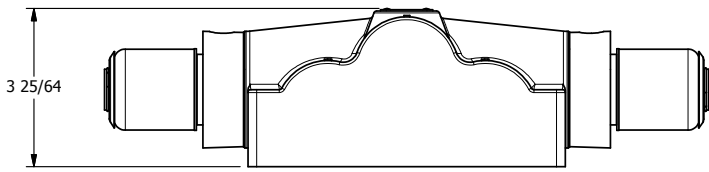

4

3

2

1

**AAA**  
PRODUCTS  
INTERNATIONAL

**AAA PRODUCTS  
INTERNATIONAL**  
7114 Harry Hines Blvd  
Dallas, TX 75235

TITLE: 1" SUBPLATE, DBL SOL, 3 POS,  
SPR CTR, SOL RTRN, CLSD CTR SPL,  
EXPL PROOF, NON-LCKNG OVRD

DRAWING NO.:  
DIM\_SY8PXON

THE INFORMATION CONTAINED WITHIN THIS DOCUMENT IS PROPRIETARY TO AAA PRODUCTS AND MAY NOT BE DISCLOSED WITHOUT PRIOR WRITTEN CONSENT

4

3

2

1