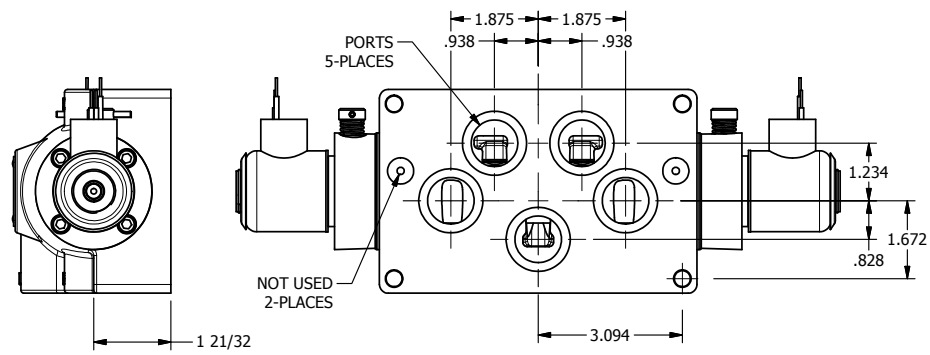

4

3

2

1

**AAA**  
PRODUCTS  
INTERNATIONAL

**AAA PRODUCTS  
INTERNATIONAL**  
7114 Harry Hines Blvd  
Dallas, TX 75235

TITLE: 1" SUBPLATE, DBL SOL, 3 POS,  
SPR CTR, SOL RTRN, CLSD CTR SPL,  
EXPL PROOF, NON-LCKNG OVRD

DRAWING NO.:  
DIM\_SY8PXON

THE INFORMATION CONTAINED WITHIN THIS DOCUMENT IS PROPRIETARY TO AAA PRODUCTS AND MAY NOT BE DISCLOSED WITHOUT PRIOR WRITTEN CONSENT

4

3

2

1