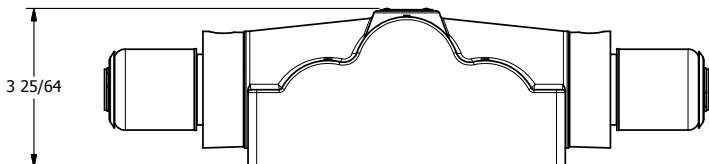

4

3

2

1

AAA
PRODUCTS
INTERNATIONAL

AAA PRODUCTS INTERNATIONAL
7114 Harry Hines Blvd
Dallas, TX 75235

TITLE: 1" SUBPLATE, DBL SOL, 3 POS,
SPR CTR, SOL RTRN, CLSD CTR SPL,
EXPL PROOF, LCKNG OVDR

DRAWING NO.:
DIM_SY8PXO