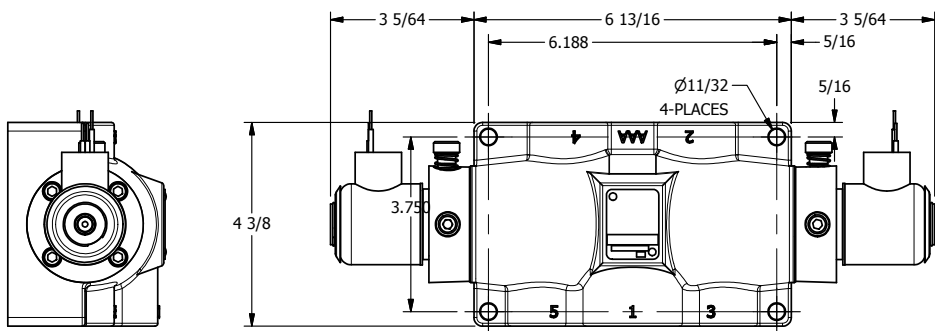

4

3

2

1

AAA
PRODUCTS
INTERNATIONAL

AAA PRODUCTS INTERNATIONAL
7114 Harry Hines Blvd
Dallas, TX 75235

TITLE: 1" SUBPLATE, DBL SOL, 3 POS,
SPR CTR, SOL RTRN, CLSD CTR SPL,
EXPL PROOF, LCKNG OVDR

DRAWING NO.:
DIM_SY8PXO