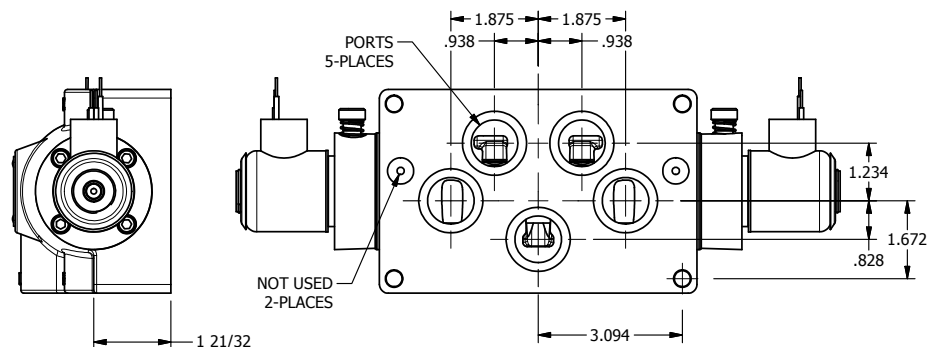

4

3

2

1

AAA
PRODUCTS
INTERNATIONAL

AAA PRODUCTS INTERNATIONAL
7114 Harry Hines Blvd
Dallas, TX 75235

TITLE: 1" SUBPLATE, DBL SOL, 3 POS,
SPR CTR, SOL RTRN, CLSD CTR SPL,
EXPL PROOF, LCKNG OVDR

DRAWING NO.:
DIM_SY8PXO