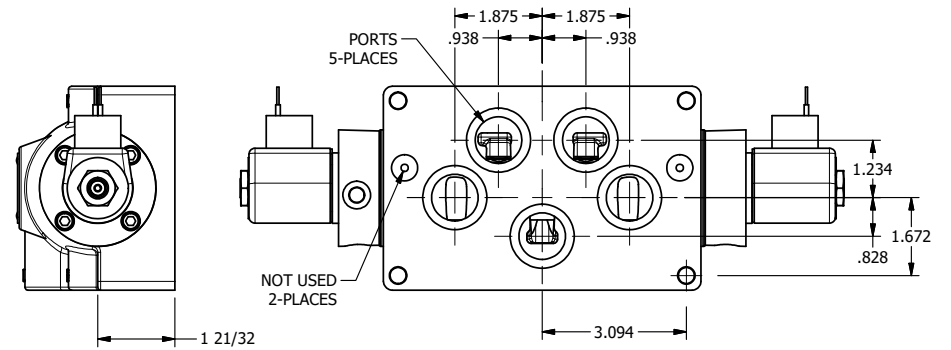

4

3

2

1

**AAA**  
PRODUCTS  
INTERNATIONAL

**AAA PRODUCTS INTERNATIONAL**  
7114 Harry Hines Blvd  
Dallas, TX 75235

TITLE: 1" SUBPLATE, DBL SOL, 3 POS,  
SPR CTR, SOL RTRN, CLSD CTR SPL,  
CLASSIC SOL, TAPPED VENT, EXT PILOT

DRAWING NO.:  
DIM\_SY8PTZ

THE INFORMATION CONTAINED WITHIN THIS DOCUMENT IS PROPRIETARY TO AAA PRODUCTS AND MAY NOT BE DISCLOSED WITHOUT PRIOR WRITTEN CONSENT

4

3

2

1

B

B