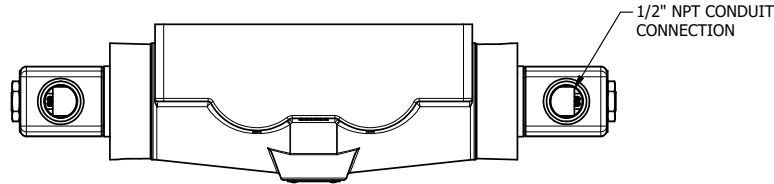

4

3

2

1

**AAA**  
PRODUCTS  
INTERNATIONAL

**AAA PRODUCTS INTERNATIONAL**  
7114 Harry Hines Blvd  
Dallas, TX 75235

TITLE: 1" SUBPLATE, DBL SOL, 3 POS,  
SPR CTR, SOL RTRN, CLSD CTR SPL,  
CLASSIC SOL, TAPPED VENT, EXT PILOT

DRAWING NO.:  
DIM\_SY8PTZ

THE INFORMATION CONTAINED WITHIN THIS DOCUMENT IS PROPRIETARY TO AAA PRODUCTS AND MAY NOT BE DISCLOSED WITHOUT PRIOR WRITTEN CONSENT

4

3

2

1

B

B