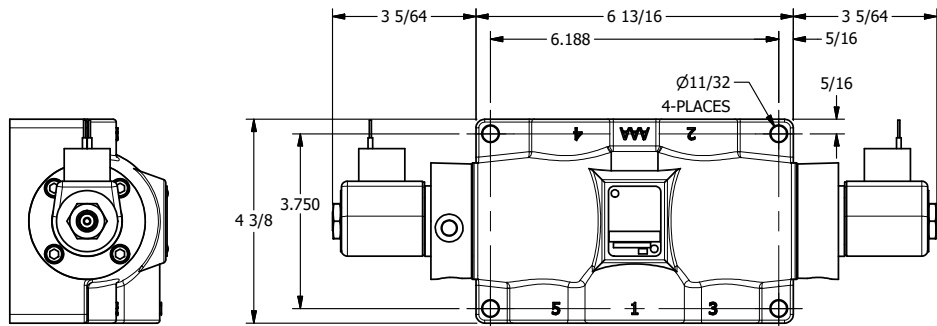

4

3

2

1

**AAA**  
PRODUCTS  
INTERNATIONAL

**AAA PRODUCTS INTERNATIONAL**  
7114 Harry Hines Blvd  
Dallas, TX 75235

TITLE: 1" SUBPLATE, DBL SOL, 3 POS,  
SPR CTR, SOL RTRN, CLSD CTR SPL,  
CLASSIC SOL, TAPPED VENT, EXT PILOT

DRAWING NO.:  
DIM\_SY8PTZ

THE INFORMATION CONTAINED WITHIN THIS DOCUMENT IS PROPRIETARY TO AAA PRODUCTS AND MAY NOT BE DISCLOSED WITHOUT PRIOR WRITTEN CONSENT

4

3

2

1

B

B