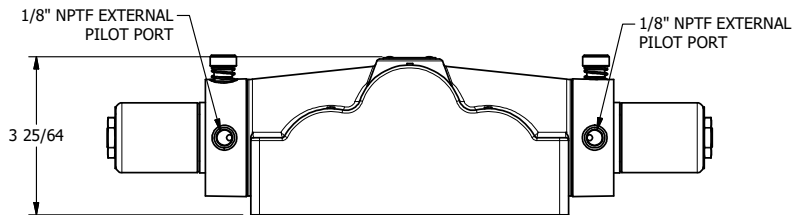

4

3

2

1

AAA
PRODUCTS
INTERNATIONAL

AAA PRODUCTS INTERNATIONAL
7114 Harry Hines Blvd
Dallas, TX 75235

TITLE: 1" SUBPLATE, DBL SOL, 3 POS,
CLSD SPR CTR, CLASSIC SOL,
LCKNG OVRD, THD VENT, EXT PILOT

DRAWING NO.:
DIM_SY8POTZ