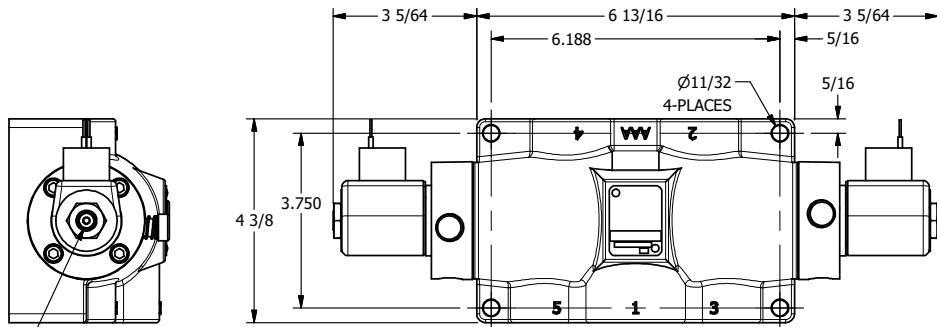

4

3

2

1

AAA
PRODUCTS
INTERNATIONAL

AAA PRODUCTS INTERNATIONAL
7114 Harry Hines Blvd
Dallas, TX 75235

TITLE: 1" SUBPLATE, DBL SOL, 3 POS,
CLSD SPR CTR, CLASSIC SOL,
LCKNG OVRD, THD VENT, EXT PILOT

DRAWING NO.:
DIM_SY8POTZ