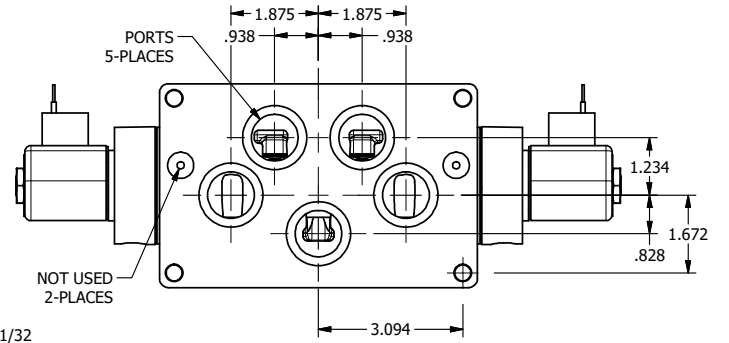

4

3

2

1

AAA
PRODUCTS
INTERNATIONAL

AAA PRODUCTS INTERNATIONAL
7114 Harry Hines Blvd
Dallas, TX 75235

TITLE: 1" SUBPLATE, DBL SOL, 3 POS,
CLSD SPR CTR, CLASSIC SOL,
LCKNG OVRD, THD VENT, EXT PILOT

DRAWING NO.:
DIM_SY8POTZ