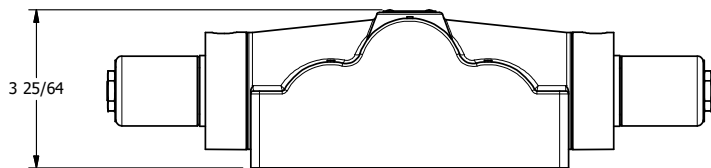

4

3

2

1

**AAA**  
PRODUCTS  
INTERNATIONAL

**AAA PRODUCTS INTERNATIONAL**  
7114 Harry Hines Blvd  
Dallas, TX 75235

TITLE: 1" SUBPLATE, DBL SOL, 3 POS,  
SPR CTR, SOL RTRN, CLSD CTR SPL,  
CLASSIC SOL, LCKNG OVRD

DRAWING NO.:  
DIM\_SY8POT

THE INFORMATION CONTAINED WITHIN THIS DOCUMENT IS PROPRIETARY TO AAA PRODUCTS AND MAY NOT BE DISCLOSED WITHOUT PRIOR WRITTEN CONSENT

4

3

2

B

B

A