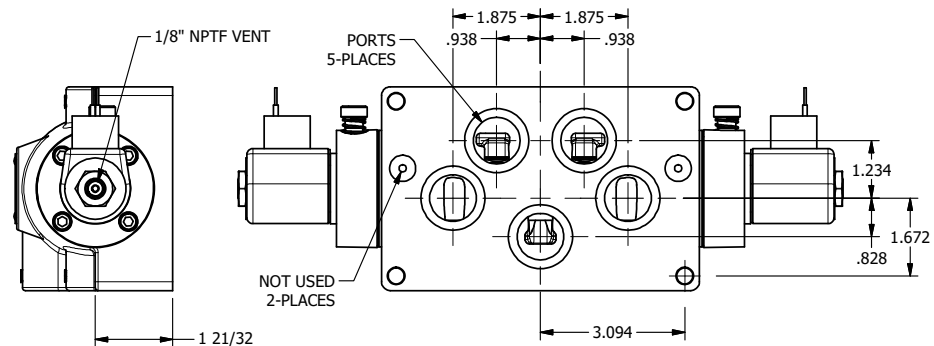

4

3

2

1

**AAA**  
PRODUCTS  
INTERNATIONAL

**AAA PRODUCTS INTERNATIONAL**  
7114 Harry Hines Blvd  
Dallas, TX 75235

TITLE: 1" SUBPLATE, DBL SOL, 3 POS,  
SPR CTR, SOL RTRN, CLSD CTR SPL,  
CLASSIC SOL, LCKNG OVRD

DRAWING NO.:  
DIM\_SY8POT

THE INFORMATION CONTAINED WITHIN THIS DOCUMENT IS PROPRIETARY TO AAA PRODUCTS AND MAY NOT BE DISCLOSED WITHOUT PRIOR WRITTEN CONSENT

4

3

2

B

B

A