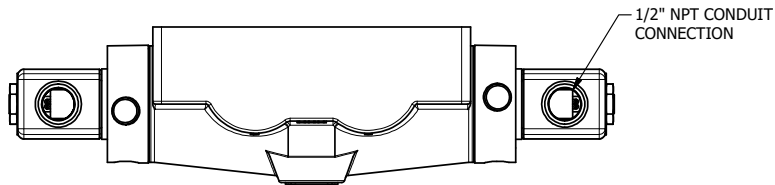

4

3

2

1

**AAA**  
PRODUCTS  
INTERNATIONAL

**AAA PRODUCTS INTERNATIONAL**  
7114 Harry Hines Blvd  
Dallas, TX 75235

TITLE: 1" SUBPLATE, DBL SOL, 3 POS,  
SPR CTR, SOL RTRN, CLSD CTR SPL,  
CLASSIC SOL, LCKNG OVRD

DRAWING NO.:  
DIM\_SY8POT

THE INFORMATION CONTAINED WITHIN THIS DOCUMENT IS PROPRIETARY TO AAA PRODUCTS AND MAY NOT BE DISCLOSED WITHOUT PRIOR WRITTEN CONSENT

4

3

2

B

B

A