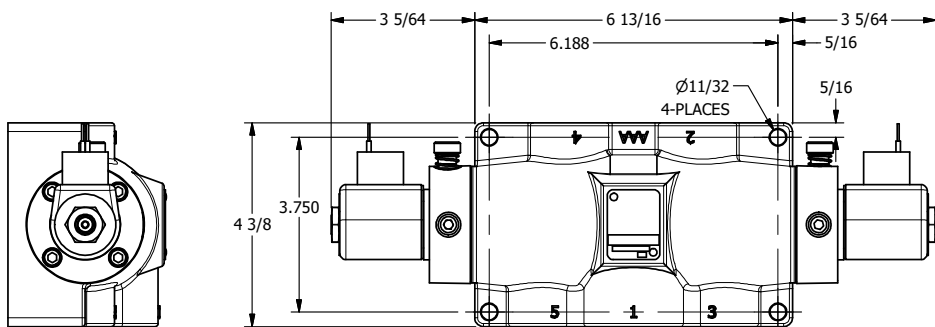

4

3

2

1

**AAA**  
PRODUCTS  
INTERNATIONAL

**AAA PRODUCTS INTERNATIONAL**  
7114 Harry Hines Blvd  
Dallas, TX 75235

TITLE: 1" SUBPLATE, DBL SOL, 3 POS,  
SPR CTR, SOL RTRN, CLSD CTR SPL,  
CLASSIC SOL, LCKNG OVRD

DRAWING NO.:  
DIM\_SY8POT

THE INFORMATION CONTAINED WITHIN THIS DOCUMENT IS PROPRIETARY TO AAA PRODUCTS AND MAY NOT BE DISCLOSED WITHOUT PRIOR WRITTEN CONSENT

4

3

2

B

B

A