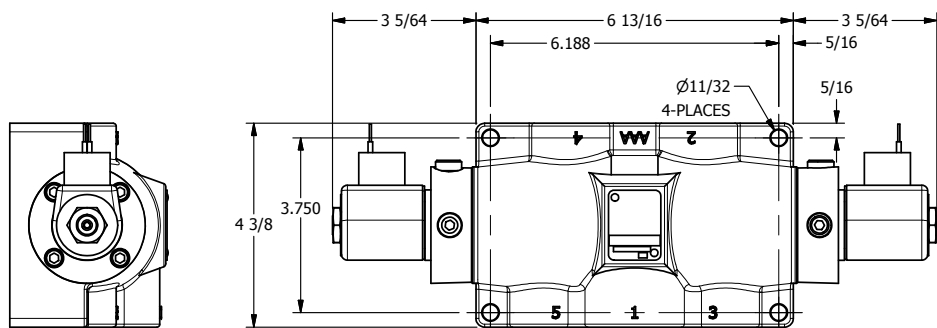

4

3

2

1

AAA
PRODUCTS
INTERNATIONAL

**AAA PRODUCTS
INTERNATIONAL**
7114 Harry Hines Blvd
Dallas, TX 75235

TITLE: 1" SUBPLATE, DBL SOL, 3 POS,
SPR CTR, SOL RTRN, CLSD CTR SPL,
CLASSIC SOL, PUSH OVRD

DRAWING NO.:
DIM_SY8POP