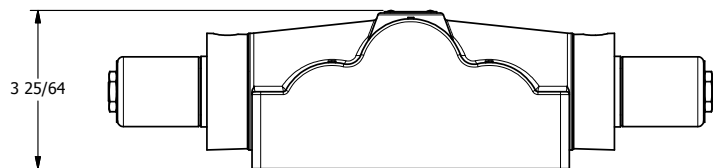

4

3

2

1

AAA
PRODUCTS
INTERNATIONAL

**AAA PRODUCTS
INTERNATIONAL**
7114 Harry Hines Blvd
Dallas, TX 75235

TITLE: 1" SUBPLATE, DBL SOL, 3 POS,
SPR CTR, SOL RTRN, CLSD CTR SPL,
CLASSIC SOL, PUSH OVRD

DRAWING NO.:
DIM_SY8POP