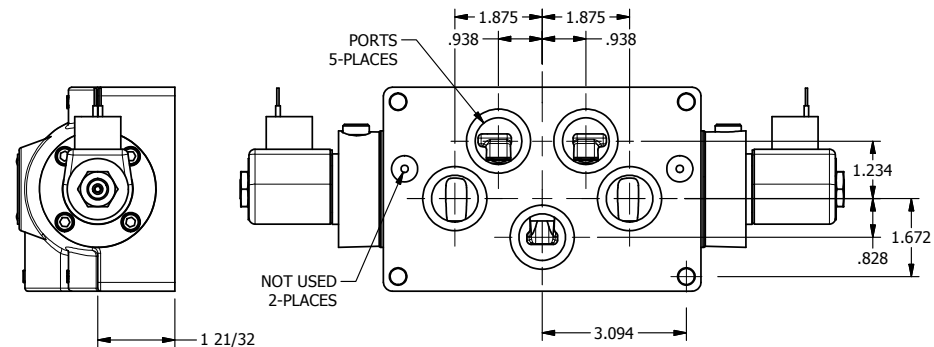

4

3

2

1

AAA
PRODUCTS
INTERNATIONAL

**AAA PRODUCTS
INTERNATIONAL**
7114 Harry Hines Blvd
Dallas, TX 75235

TITLE: 1" SUBPLATE, DBL SOL, 3 POS,
SPR CTR, SOL RTRN, CLSD CTR SPL,
CLASSIC SOL, PUSH OVRD

DRAWING NO.:
DIM_SY8POP