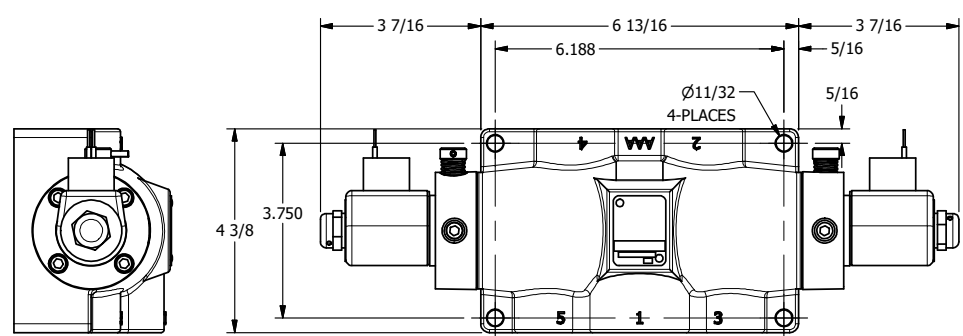

4

3

2

1

AAA
PRODUCTS
INTERNATIONAL

**AAA PRODUCTS
INTERNATIONAL**
7114 Harry Hines Blvd
Dallas, TX 75235

TITLE: 1" SUBPLATE, DBL SOL, 3 POS,
CLSD SPR CTR, CLASSIC,
NON-LCKNG OVRD, EXCLDR

DRAWING NO.:
DIM_SY8PONL