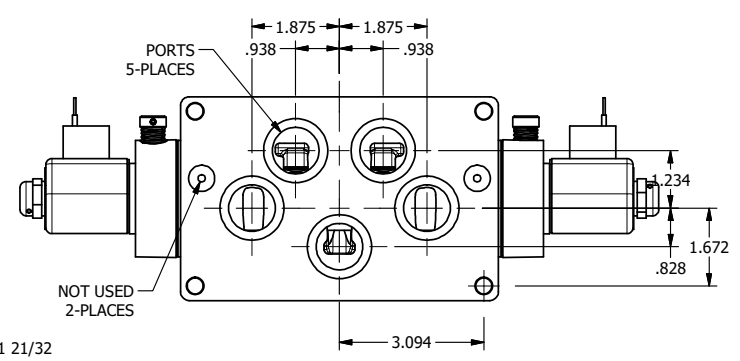

4

3

2

1

AAA
PRODUCTS
INTERNATIONAL

**AAA PRODUCTS
INTERNATIONAL**
7114 Harry Hines Blvd
Dallas, TX 75235

TITLE: 1" SUBPLATE, DBL SOL, 3 POS,
CLSD SPR CTR, CLASSIC,
NON-LCKNG OVRD, EXCLDR

DRAWING NO.:
DIM_SY8PONL