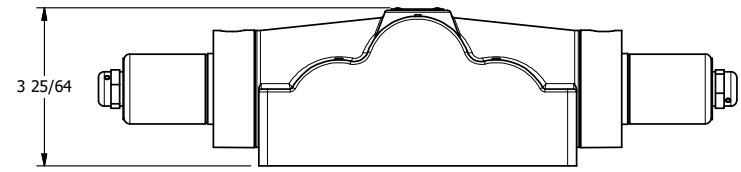

4

3

2

1

AAA
PRODUCTS
INTERNATIONAL

**AAA PRODUCTS
INTERNATIONAL**
7114 Harry Hines Blvd
Dallas, TX 75235

TITLE: 1" SUBPLATE, DBL SOL, 3 POS,
CLSD SPR CTR, CLASSIC,
NON-LCKNG OVRD, EXCLDR

DRAWING NO.:
DIM_SY8PONL