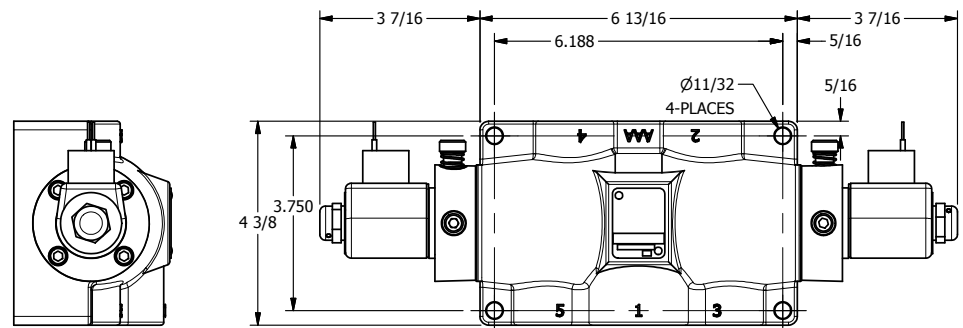

4

3

2

1

**AAA PRODUCTS INTERNATIONAL**  
7114 Harry Hines Blvd  
Dallas, TX 75235

TITLE: 1" SUBPLATE, DBL SOL, 3 POS, SPR CTR, CLSD CTR SPL, CLASSIC SOL, LCKNG OVRD, DUST EXCLDR

DRAWING NO.: DIM\_SY8POL

THE INFORMATION CONTAINED WITHIN THIS DOCUMENT IS PROPRIETARY TO AAA PRODUCTS AND MAY NOT BE DISCLOSED WITHOUT PRIOR WRITTEN CONSENT