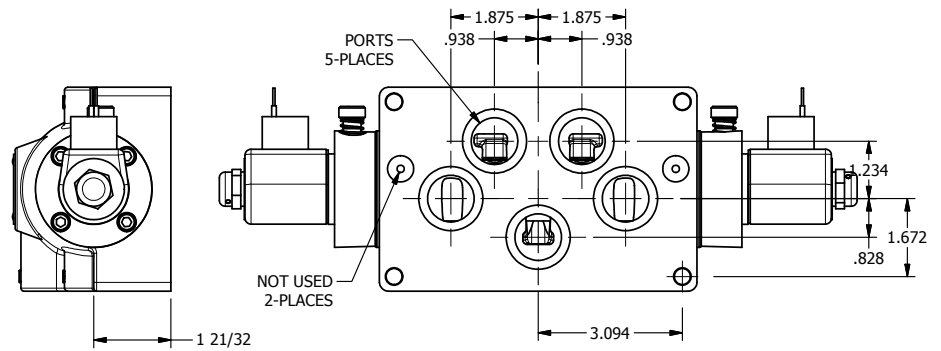

4

3

2

1

**AAA PRODUCTS INTERNATIONAL**  
7114 Harry Hines Blvd  
Dallas, TX 75235

TITLE: 1" SUBPLATE, DBL SOL, 3 POS, SPR CTR, CLSD CTR SPL, CLASSIC SOL, LCKNG OVRD, DUST EXCLDR

DRAWING NO.: DIM\_SY8POL

THE INFORMATION CONTAINED WITHIN THIS DOCUMENT IS PROPRIETARY TO AAA PRODUCTS AND MAY NOT BE DISCLOSED WITHOUT PRIOR WRITTEN CONSENT