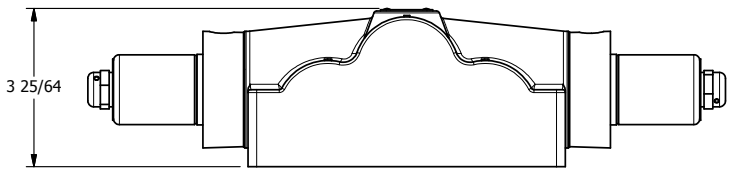

4

3

2

1

**AAA PRODUCTS INTERNATIONAL**  
7114 Harry Hines Blvd  
Dallas, TX 75235

TITLE: 1" SUBPLATE, DBL SOL, 3 POS, SPR CTR, CLSD CTR SPL, CLASSIC SOL, LCKNG OVRD, DUST EXCLDR

DRAWING NO.: DIM\_SY8POL

THE INFORMATION CONTAINED WITHIN THIS DOCUMENT IS PROPRIETARY TO AAA PRODUCTS AND MAY NOT BE DISCLOSED WITHOUT PRIOR WRITTEN CONSENT