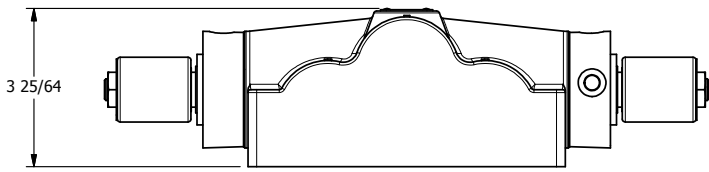

4

3

2

1

AAA PRODUCTS INTERNATIONAL
7114 Harry Hines Blvd
Dallas, TX 75235

TITLE: 1" SUBPLATE, DBL SOL, 3 POS,
SPR CTR, SOL RTRN, CLSD CTR SPL,
MOLD-OVER, TAPPED VENT

DRAWING NO.:
DIM_SY8PMT

THE INFORMATION CONTAINED WITHIN THIS DOCUMENT IS PROPRIETARY TO AAA PRODUCTS AND MAY NOT BE DISCLOSED WITHOUT PRIOR WRITTEN CONSENT