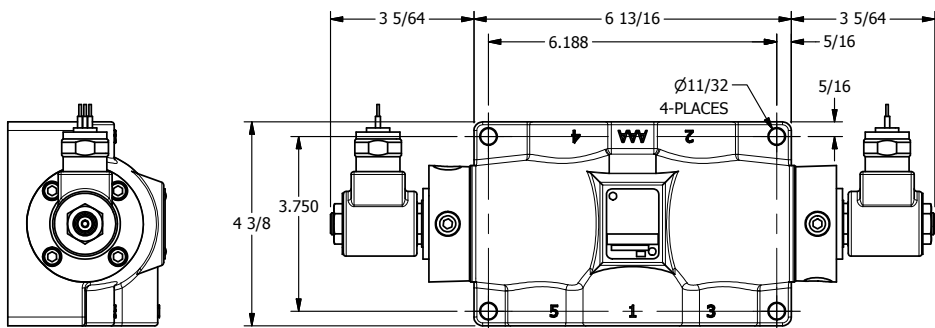

4

3

2

1

AAA PRODUCTS INTERNATIONAL
7114 Harry Hines Blvd
Dallas, TX 75235

TITLE: 1" SUBPLATE, DBL SOL, 3 POS,
SPR CTR, SOL RTRN, CLSD CTR SPL,
MOLD-OVER, TAPPED VENT

DRAWING NO.:
DIM_SY8PMT

THE INFORMATION CONTAINED WITHIN THIS DOCUMENT IS PROPRIETARY TO AAA PRODUCTS AND MAY NOT BE DISCLOSED WITHOUT PRIOR WRITTEN CONSENT

4

3

2

1