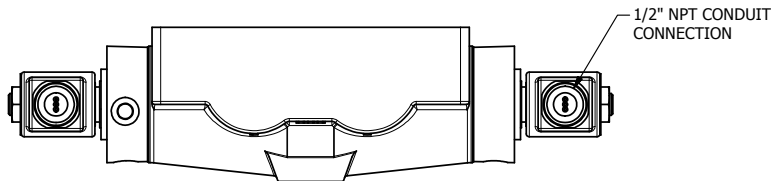

4

3

2

1

AAA PRODUCTS INTERNATIONAL
7114 Harry Hines Blvd
Dallas, TX 75235

TITLE: 1" SUBPLATE, DBL SOL, 3 POS,
SPR CTR, SOL RTRN, CLSD CTR SPL,
MOLD-OVER, TAPPED VENT

DRAWING NO.:
DIM_SY8PMT

THE INFORMATION CONTAINED WITHIN THIS DOCUMENT IS PROPRIETARY TO AAA PRODUCTS AND MAY NOT BE DISCLOSED WITHOUT PRIOR WRITTEN CONSENT