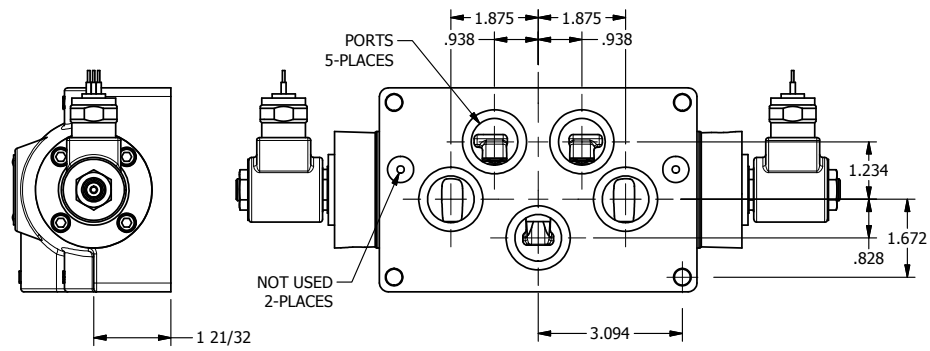

4

3

2

1

AAA PRODUCTS INTERNATIONAL
7114 Harry Hines Blvd
Dallas, TX 75235

TITLE: 1" SUBPLATE, DBL SOL, 3 POS,
SPR CTR, SOL RTRN, CLSD CTR SPL,
MOLD-OVER, TAPPED VENT

DRAWING NO.:
DIM_SY8PMT

THE INFORMATION CONTAINED WITHIN THIS DOCUMENT IS PROPRIETARY TO AAA PRODUCTS AND MAY NOT BE DISCLOSED WITHOUT PRIOR WRITTEN CONSENT