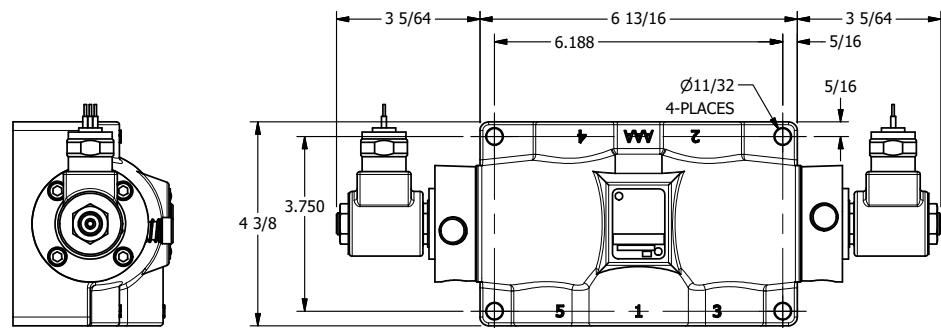

4

3

2

1

**AAA PRODUCTS INTERNATIONAL**  
7114 Harry Hines Blvd  
Dallas, TX 75235

TITLE: 1" SUBPLATE, DBL SOL, 3 POS,  
SPR CTR, SOL SHFT, CLSD CTR SPL,  
MOLD-OVER, LCKNG OVRD, EXT PILOT

DRAWING NO.:  
DIM\_SY8PMOZ