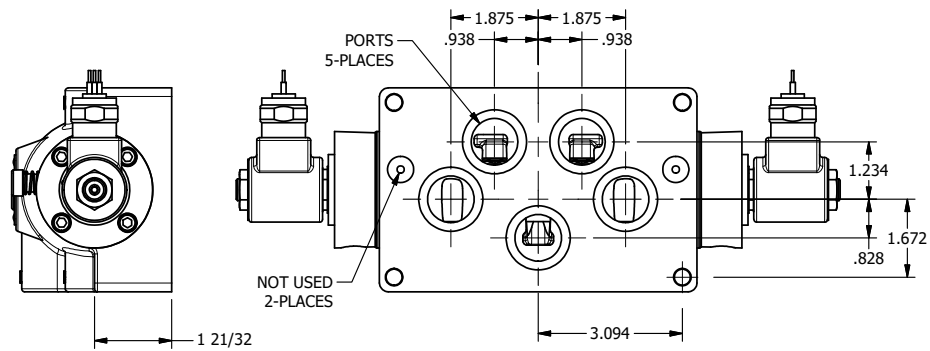

4

3

2

1

**AAA PRODUCTS INTERNATIONAL**  
7114 Harry Hines Blvd  
Dallas, TX 75235

TITLE: 1" SUBPLATE, DBL SOL, 3 POS,  
SPR CTR, SOL SHFT, CLSD CTR SPL,  
MOLD-OVER, LCKNG OVRD, EXT PILOT

DRAWING NO.:  
DIM\_SY8PMOZ