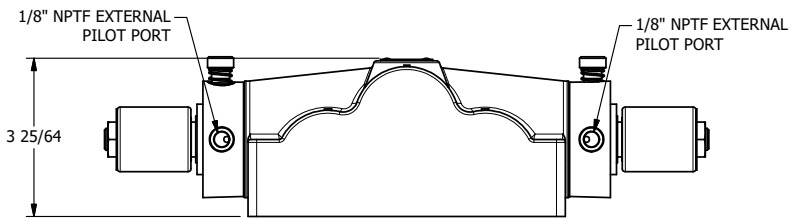

4

3

2

1

**AAA PRODUCTS INTERNATIONAL**  
7114 Harry Hines Blvd  
Dallas, TX 75235

TITLE: 1" SUBPLATE, DBL SOL, 3 POS,  
SPR CTR, SOL SHFT, CLSD CTR SPL,  
MOLD-OVER, LCKNG OVRD, EXT PILOT

DRAWING NO.:  
DIM\_SY8PMOZ