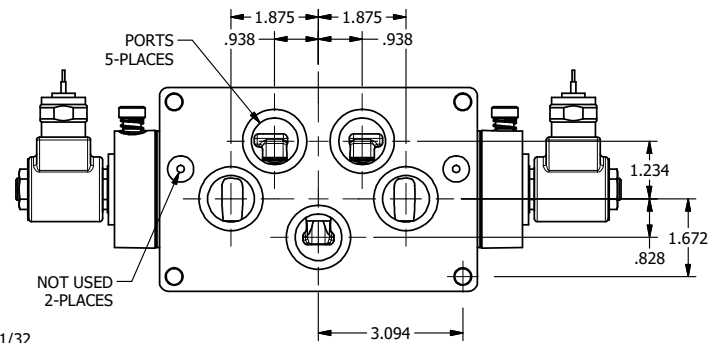

4

3

2

1

**AAA**  
PRODUCTS  
INTERNATIONAL

**AAA PRODUCTS INTERNATIONAL**  
7114 Harry Hines Blvd  
Dallas, TX 75235

TITLE: 1" SUBPLATE, DBL SOL, 3 POS,  
CLSD SPR CTR, MOLD-OVER,  
LCKNG OVRD, TPD VENT

DRAWING NO.:  
DIM\_SY8PMOT