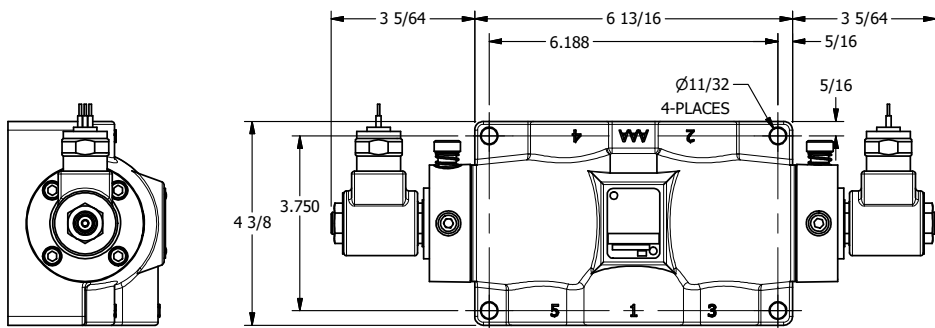

4

3

2

1

**AAA**  
PRODUCTS  
INTERNATIONAL

**AAA PRODUCTS INTERNATIONAL**  
7114 Harry Hines Blvd  
Dallas, TX 75235

TITLE: 1" SUBPLATE, DBL SOL, 3 POS,  
CLSD SPR CTR, MOLD-OVER,  
LCKNG OVRD, TPD VENT

DRAWING NO.:  
DIM\_SY8PMOT