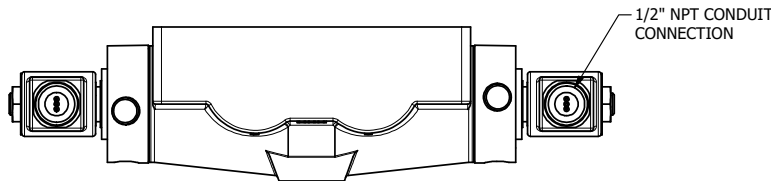

4

3

2

1

**AAA**  
PRODUCTS  
INTERNATIONAL

**AAA PRODUCTS INTERNATIONAL**  
7114 Harry Hines Blvd  
Dallas, TX 75235

TITLE: 1" SUBPLATE, DBL SOL, 3 POS,  
CLSD SPR CTR, MOLD-OVER,  
LCKNG OVRD, TPD VENT

DRAWING NO.:  
DIM\_SY8PMOT