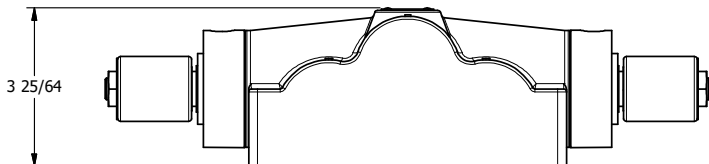

4

3

2

1

**AAA**  
PRODUCTS  
INTERNATIONAL

**AAA PRODUCTS INTERNATIONAL**  
7114 Harry Hines Blvd  
Dallas, TX 75235

TITLE: 1" SUBPLATE, DBL SOL, 3 POS,  
CLSD SPR CTR, MOLD-OVER,  
LCKNG OVRD, TPD VENT

DRAWING NO.:  
DIM\_SY8PMOT