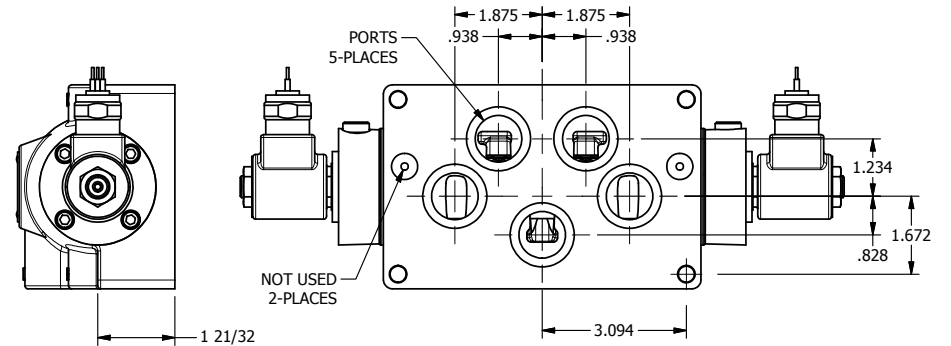

4

3

2

1

AAA
PRODUCTS
INTERNATIONAL

AAA PRODUCTS INTERNATIONAL
7114 Harry Hines Blvd
Dallas, TX 75235

TITLE: 1" SUBPLATE, DBL SOL, 3 POS,
SPR CTR, SOL RTRN, CLSD CTR SPL,
MOLD-OVER, PUSH OVRD

DRAWING NO.:
DIM_SY8PMOP