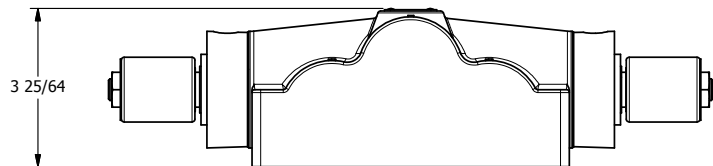

4

3

2

1

AAA
PRODUCTS
INTERNATIONAL

AAA PRODUCTS INTERNATIONAL
7114 Harry Hines Blvd
Dallas, TX 75235

TITLE: 1" SUBPLATE, DBL SOL, 3 POS,
SPR CTR, SOL RTRN, CLSD CTR SPL,
MOLD-OVER, PUSH OVRD

DRAWING NO.:
DIM_SY8PMOP