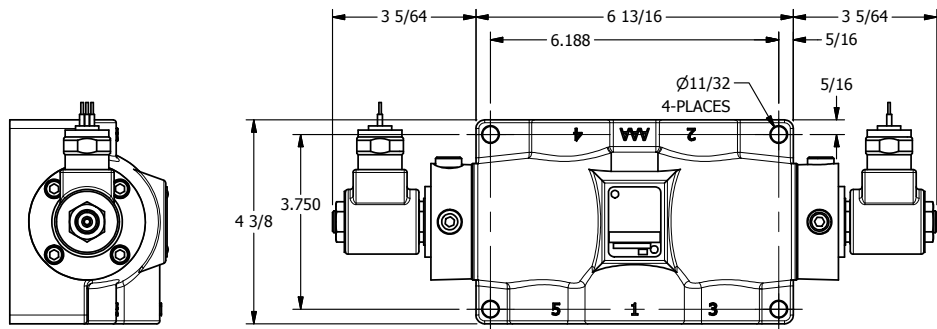

4

3

2

1

AAA
PRODUCTS
INTERNATIONAL

AAA PRODUCTS INTERNATIONAL
7114 Harry Hines Blvd
Dallas, TX 75235

TITLE: 1" SUBPLATE, DBL SOL, 3 POS,
SPR CTR, SOL RTRN, CLSD CTR SPL,
MOLD-OVER, PUSH OVRD

DRAWING NO.:
DIM_SY8PMOP