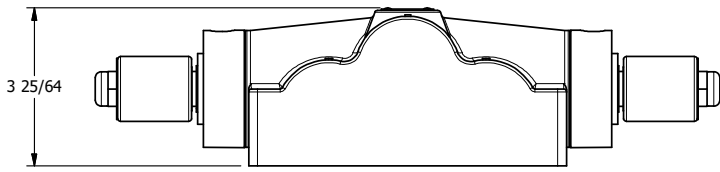

4

3

2

1

**AAA**  
PRODUCTS  
INTERNATIONAL

**AAA PRODUCTS INTERNATIONAL**  
7114 Harry Hines Blvd  
Dallas, TX 75235

TITLE: 1" SUBPLATE, DBL SOL, 3 POS,  
CLSD SPR CTR, MOLD-OVER,  
NON-LCKNG OVRD, EXCLDR

DRAWING NO.:  
DIM\_SY8PMONL