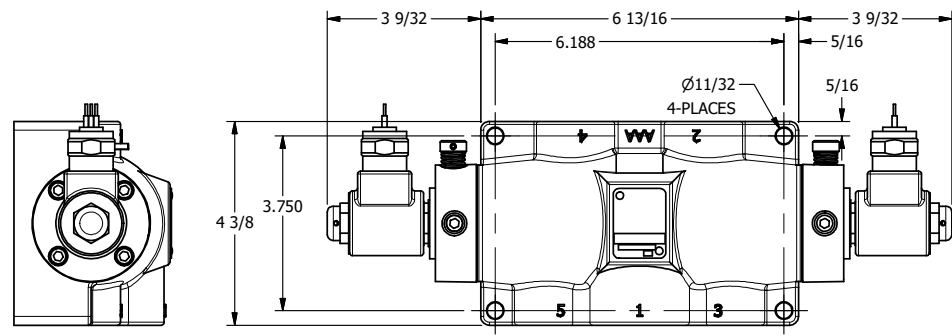

4

3

2

1

**AAA**  
PRODUCTS  
INTERNATIONAL

**AAA PRODUCTS INTERNATIONAL**  
7114 Harry Hines Blvd  
Dallas, TX 75235

TITLE: 1" SUBPLATE, DBL SOL, 3 POS,  
CLSD SPR CTR, MOLD-OVER,  
NON-LCKNG OVRD, EXCLDR

DRAWING NO.:  
DIM\_SY8PMONL