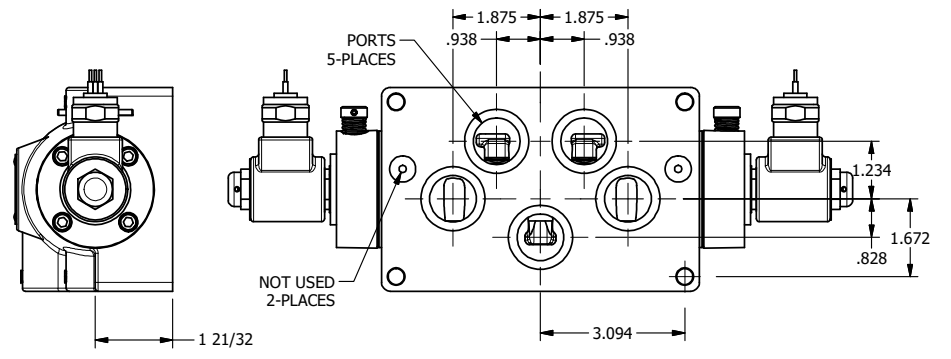

4

3

2

1

**AAA**  
PRODUCTS  
INTERNATIONAL

**AAA PRODUCTS INTERNATIONAL**  
7114 Harry Hines Blvd  
Dallas, TX 75235

TITLE: 1" SUBPLATE, DBL SOL, 3 POS,  
CLSD SPR CTR, MOLD-OVER,  
NON-LCKNG OVRD, EXCLDR

DRAWING NO.:  
DIM\_SY8PMONL