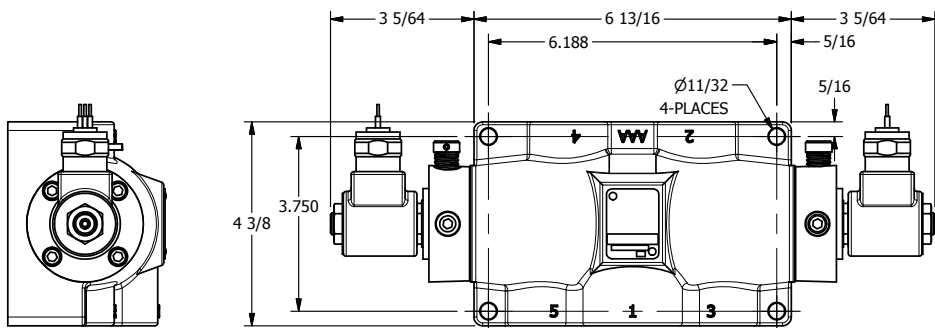

4

3

2

1

AAA PRODUCTS INTERNATIONAL
7114 Harry Hines Blvd
Dallas, TX 75235

TITLE: 1" SUBPLATE, DBL SOL, 3 POS,
SPR CTR, SOL RTRN, CLSD CTR SPL,
MOLD-OVER, NON-LCKNG OVRD

DRAWING NO.:
DIM_SY8POM

4