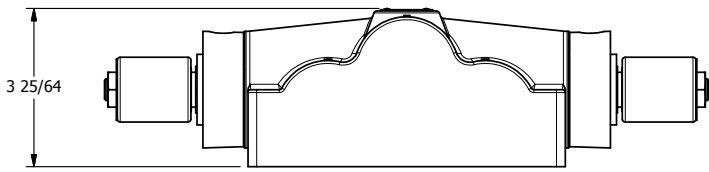

4

3

2

1

AAA PRODUCTS INTERNATIONAL
7114 Harry Hines Blvd
Dallas, TX 75235

TITLE: 1" SUBPLATE, DBL SOL, 3 POS,
SPR CTR, SOL RTRN, CLSD CTR SPL,
MOLD-OVER, NON-LCKNG OVRD

DRAWING NO.:
DIM_SY8POM

4