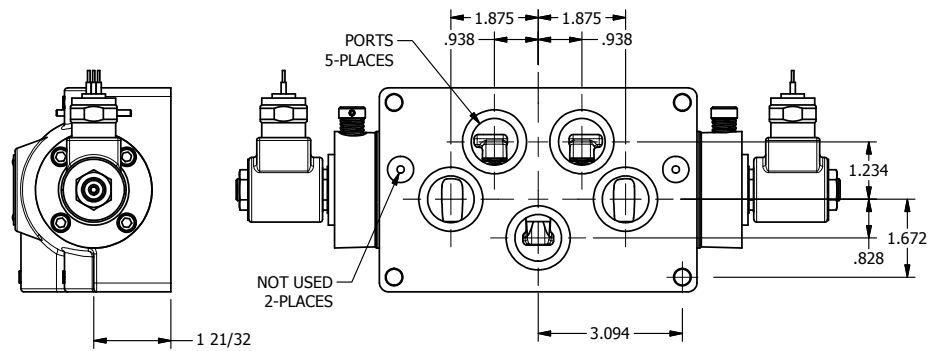

4

3

2

1

AAA PRODUCTS INTERNATIONAL
7114 Harry Hines Blvd
Dallas, TX 75235

TITLE: 1" SUBPLATE, DBL SOL, 3 POS,
SPR CTR, SOL RTRN, CLSD CTR SPL,
MOLD-OVER, NON-LCKNG OVRD

DRAWING NO.:
DIM_SY8POM

4