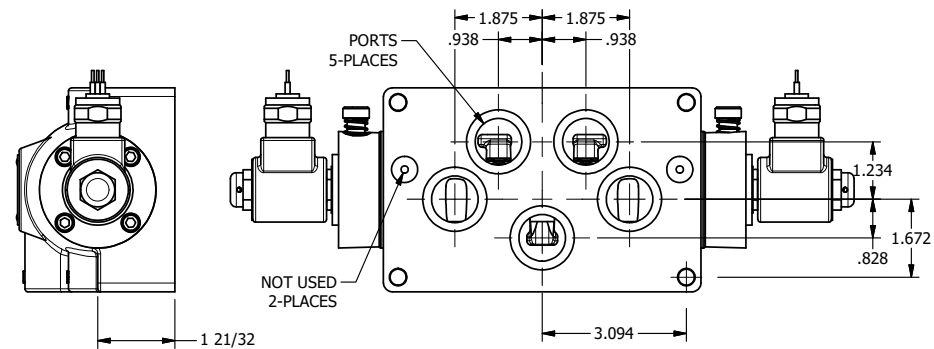

4

3

2

1

**AAA PRODUCTS INTERNATIONAL**  
7114 Harry Hines Blvd  
Dallas, TX 75235

TITLE: 1" SUBPLATE, DBL SOL, 3 POS,  
SPR CTR, CLSD CTR SPL, MOLD-OVER,  
LCKNG OVRD, DUST EXCLDR

DRAWING NO.:  
DIM\_SY8PMOL