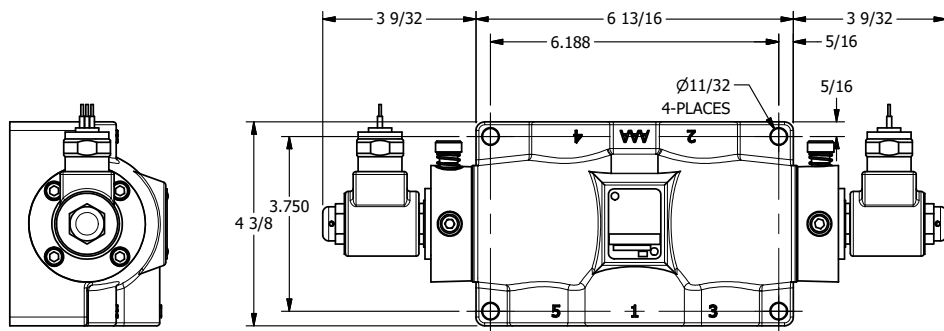

4

3

2

1

**AAA PRODUCTS INTERNATIONAL**  
7114 Harry Hines Blvd  
Dallas, TX 75235

TITLE: 1" SUBPLATE, DBL SOL, 3 POS,  
SPR CTR, CLSD CTR SPL, MOLD-OVER,  
LCKNG OVRD, DUST EXCLDR

DRAWING NO.:  
DIM\_SY8PMOL