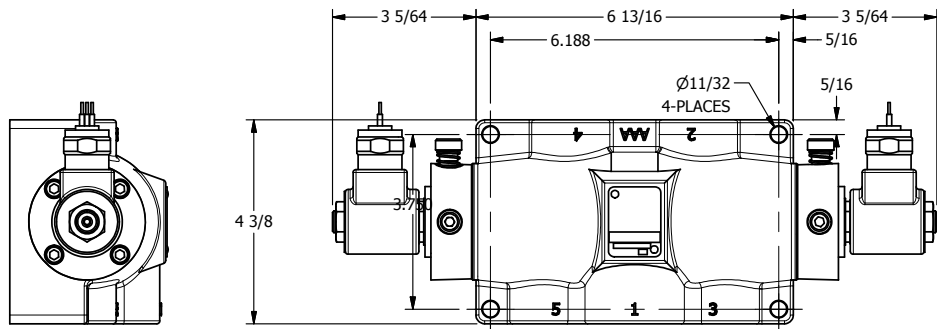

4

3

2

1

AAA
PRODUCTS
INTERNATIONAL

AAA PRODUCTS INTERNATIONAL
7114 Harry Hines Blvd
Dallas, TX 75235

TITLE: 1" SUBPLATE, DBL SOL, 3 POS,
SPR CTR, SOL RTRN, CLSD CTR SPL,
MOLD-OVER, LCKNG OVRD

DRAWING NO.:
DIM_SY8PMO