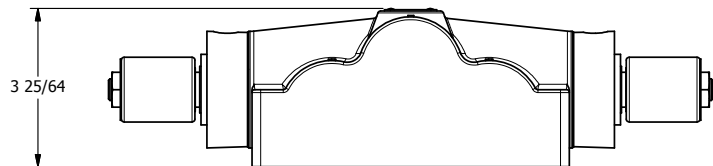

4

3

2

1

AAA
PRODUCTS
INTERNATIONAL

AAA PRODUCTS INTERNATIONAL
7114 Harry Hines Blvd
Dallas, TX 75235

TITLE: 1" SUBPLATE, DBL SOL, 3 POS,
SPR CTR, SOL RTRN, CLSD CTR SPL,
MOLD-OVER, LCKNG OVRD

DRAWING NO.:
DIM_SY8PMO