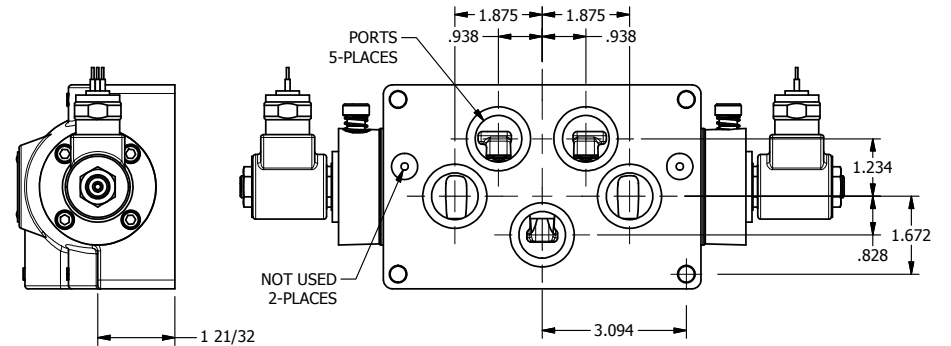

4

3

2

1

AAA
PRODUCTS
INTERNATIONAL

AAA PRODUCTS INTERNATIONAL
7114 Harry Hines Blvd
Dallas, TX 75235

TITLE: 1" SUBPLATE, DBL SOL, 3 POS,
SPR CTR, SOL RTRN, CLSD CTR SPL,
MOLD-OVER, LCKNG OVRD

DRAWING NO.:
DIM_SY8PMO