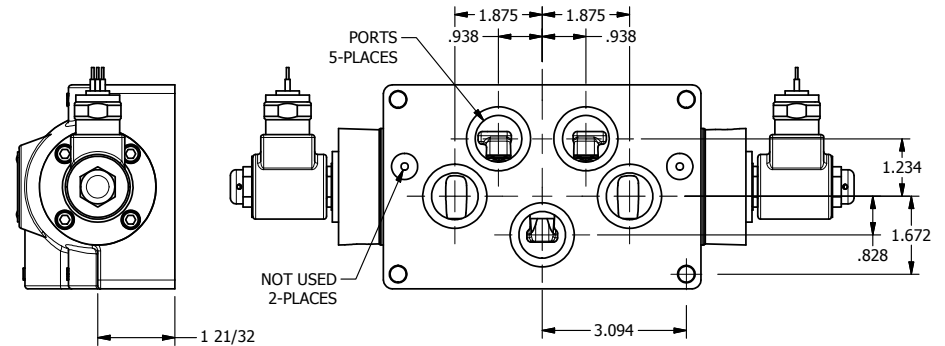

4

3

2

1

**AAA**  
PRODUCTS  
INTERNATIONAL

**AAA PRODUCTS  
INTERNATIONAL**  
7114 Harry Hines Blvd  
Dallas, TX 75235

TITLE: 1" SUBPLATE, DBL SOL, 3 POS,  
SPR CTR, SOL RTRN, CLSD CTR SPL,  
MOLD-OVER, DUST EXCLDR

DRAWING NO.:  
DIM\_SY8PML

THE INFORMATION CONTAINED WITHIN THIS DOCUMENT IS PROPRIETARY TO AAA PRODUCTS AND MAY NOT BE DISCLOSED WITHOUT PRIOR WRITTEN CONSENT

4

3

2

1