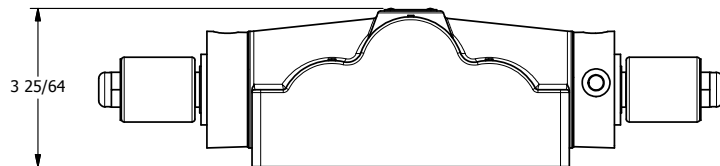

4

3

2

1

**AAA**  
PRODUCTS  
INTERNATIONAL

**AAA PRODUCTS  
INTERNATIONAL**  
7114 Harry Hines Blvd  
Dallas, TX 75235

TITLE: 1" SUBPLATE, DBL SOL, 3 POS,  
SPR CTR, SOL RTRN, CLSD CTR SPL,  
MOLD-OVER, DUST EXCLDR

DRAWING NO.:  
DIM\_SY8PML

THE INFORMATION CONTAINED WITHIN THIS DOCUMENT IS PROPRIETARY TO AAA PRODUCTS AND MAY NOT BE DISCLOSED WITHOUT PRIOR WRITTEN CONSENT

4

3

2

1