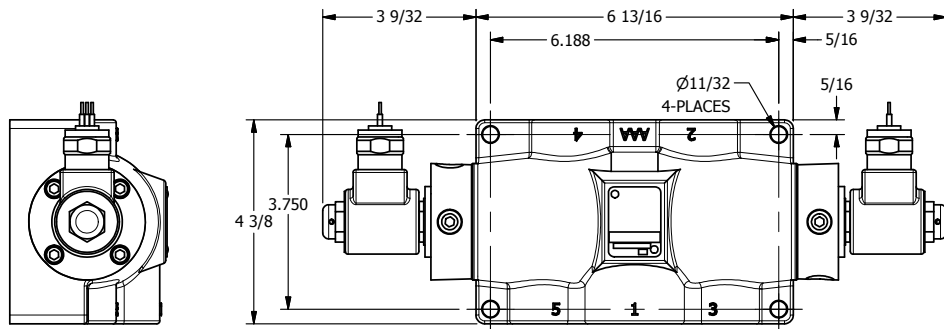

4

3

2

1

**AAA**  
PRODUCTS  
INTERNATIONAL

**AAA PRODUCTS  
INTERNATIONAL**  
7114 Harry Hines Blvd  
Dallas, TX 75235

TITLE: 1" SUBPLATE, DBL SOL, 3 POS,  
SPR CTR, SOL RTRN, CLSD CTR SPL,  
MOLD-OVER, DUST EXCLDR

DRAWING NO.:  
DIM\_SY8PML

THE INFORMATION CONTAINED WITHIN THIS DOCUMENT IS PROPRIETARY TO AAA PRODUCTS AND MAY NOT BE DISCLOSED WITHOUT PRIOR WRITTEN CONSENT

4

3

2

1