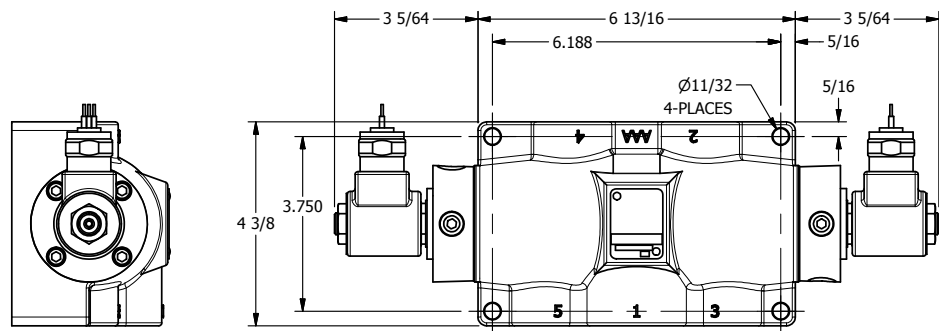

4

3

2

1

AAA
PRODUCTS
INTERNATIONAL

**AAA PRODUCTS
INTERNATIONAL**
7114 Harry Hines Blvd
Dallas, TX 75235

TITLE: 1" SUBPLATE, DBL SOL, 3 POS,
SPR CTR, SOL RTRN, CLSD CTR SPL,
MOLD-OVER

PART NO.:
DIM_SY8PM