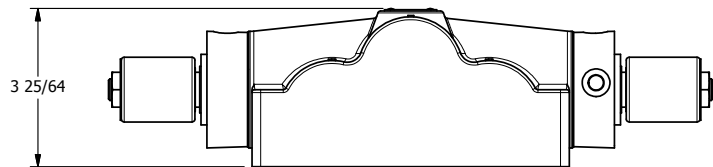

4

3

2

1

AAA
PRODUCTS
INTERNATIONAL

**AAA PRODUCTS
INTERNATIONAL**
7114 Harry Hines Blvd
Dallas, TX 75235

TITLE: 1" SUBPLATE, DBL SOL, 3 POS,
SPR CTR, SOL RTRN, CLSD CTR SPL,
MOLD-OVER

PART NO.:
DIM_SY8PM