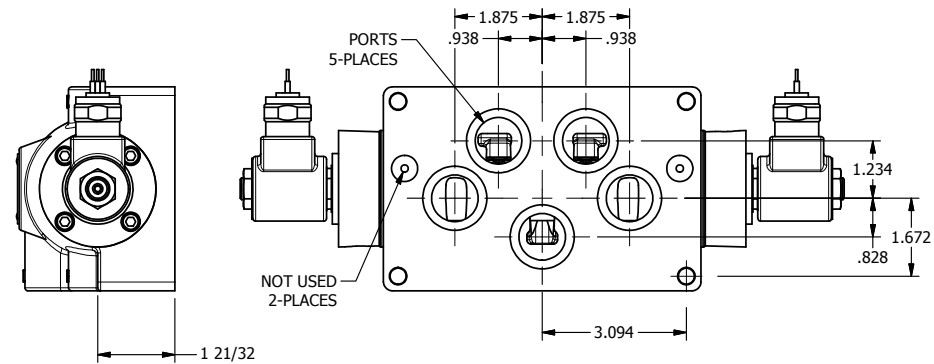

4

3

2

1

AAA
PRODUCTS
INTERNATIONAL

**AAA PRODUCTS
INTERNATIONAL**
7114 Harry Hines Blvd
Dallas, TX 75235

TITLE: 1" SUBPLATE, DBL SOL, 3 POS,
SPR CTR, SOL RTRN, CLSD CTR SPL,
MOLD-OVER

PART NO.:
DIM_SY8PM