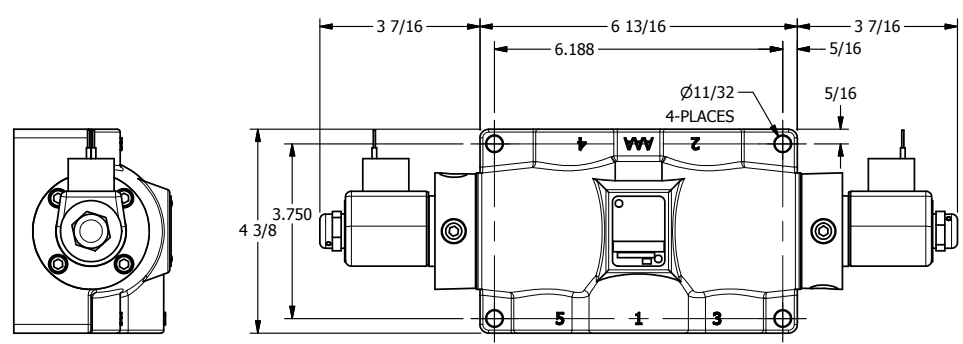

4

3

2

1

AAA
PRODUCTS
INTERNATIONAL

AAA PRODUCTS INTERNATIONAL
7114 Harry Hines Blvd
Dallas, TX 75235

TITLE: 1" SUBPLATE, DBL SOL, 3 POS,
SPR CTR, SOL RTRN, CLSD CTR SPL,
CLASSIC SOL, DUST EXCLDR

DRAWING NO.:
DIM_SY8PL