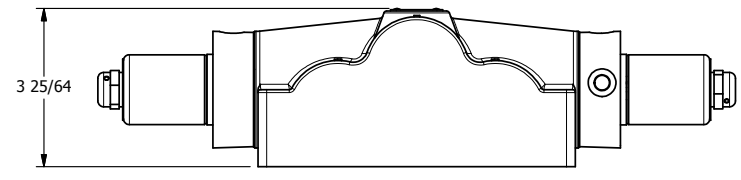

4

3

2

1

AAA
PRODUCTS
INTERNATIONAL

AAA PRODUCTS INTERNATIONAL
7114 Harry Hines Blvd
Dallas, TX 75235

TITLE: 1" SUBPLATE, DBL SOL, 3 POS,
SPR CTR, SOL RTRN, CLSD CTR SPL,
CLASSIC SOL, DUST EXCLDR

DRAWING NO.:
DIM_SY8PL