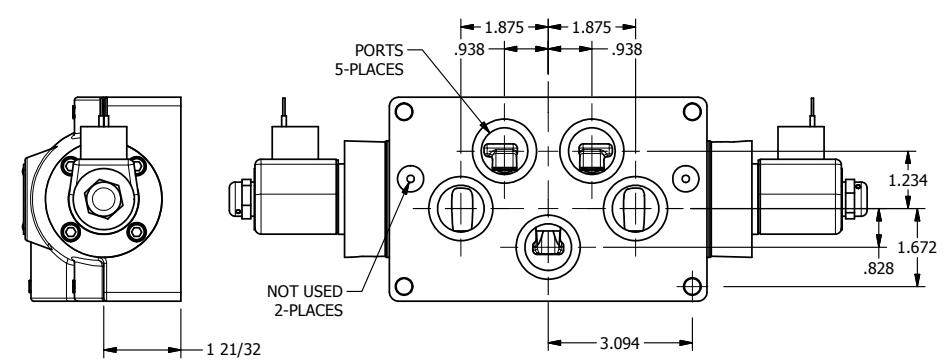

4

3

2

1

AAA
PRODUCTS
INTERNATIONAL

AAA PRODUCTS INTERNATIONAL
7114 Harry Hines Blvd
Dallas, TX 75235

TITLE: 1" SUBPLATE, DBL SOL, 3 POS,
SPR CTR, SOL RTRN, CLSD CTR SPL,
CLASSIC SOL, DUST EXCLDR

DRAWING NO.:
DIM_SY8PL