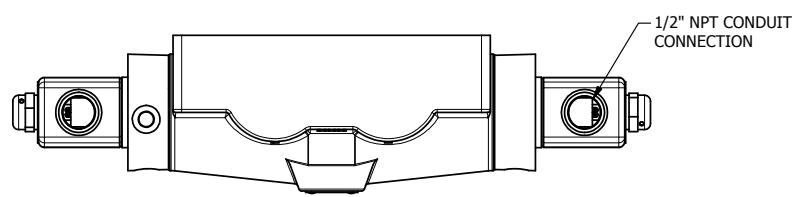

4

3

2

1

AAA
PRODUCTS
INTERNATIONAL

AAA PRODUCTS INTERNATIONAL
7114 Harry Hines Blvd
Dallas, TX 75235

TITLE: 1" SUBPLATE, DBL SOL, 3 POS,
SPR CTR, SOL RTRN, CLSD CTR SPL,
CLASSIC SOL, DUST EXCLDR

DRAWING NO.:
DIM_SY8PL