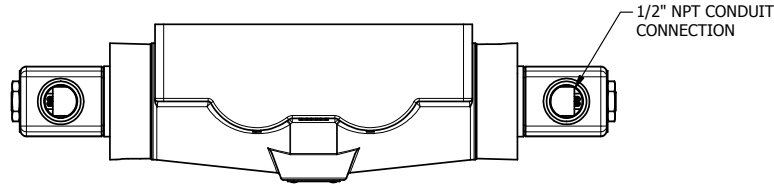

4

3

2

1

TITLE: 1" SUBPLATE, DBL SOL, 3 POS,
SPR CTR, SOL RTRN, FLOAT CTR SPL,
CLASSIC SOL, EXT PILOT

DRAWING NO.:
DIM_SY8PGZ

4

3