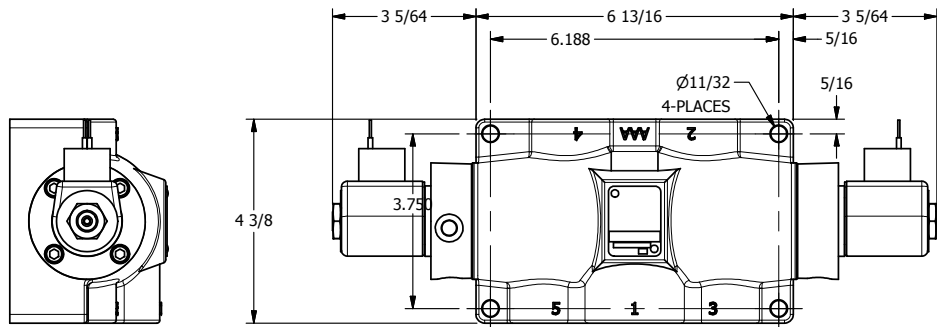

4

3

2

1

TITLE: 1" SUBPLATE, DBL SOL, 3 POS,
SPR CTR, SOL RTRN, FLOAT CTR SPL,
CLASSIC SOL, EXT PILOT

DRAWING NO.:
DIM_SY8PGZ

4

3