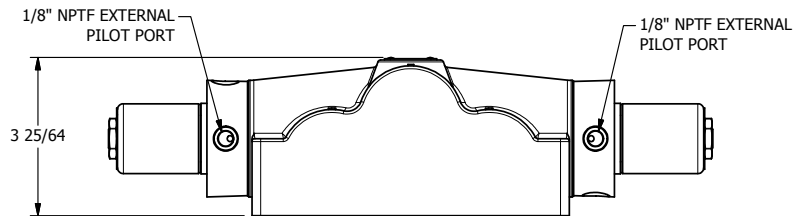

4

3

2

1

TITLE: 1" SUBPLATE, DBL SOL, 3 POS,
SPR CTR, SOL RTRN, FLOAT CTR SPL,
CLASSIC SOL, EXT PILOT

DRAWING NO.:
DIM_SY8PGZ

4

3