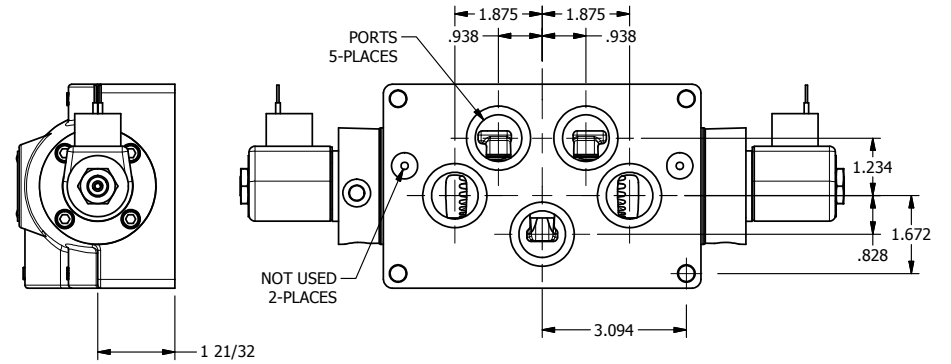

4

3

2

1

TITLE: 1" SUBPLATE, DBL SOL, 3 POS,
SPR CTR, SOL RTRN, FLOAT CTR SPL,
CLASSIC SOL, EXT PILOT

DRAWING NO.:
DIM_SY8PGZ

4

3