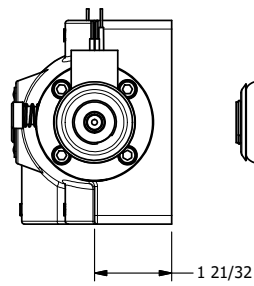

4

3

2

1

AAA
PRODUCTS
INTERNATIONAL

AAA PRODUCTS INTERNATIONAL
7114 Harry Hines Blvd
Dallas, TX 75235

TITLE: 1" SUBPLATE, DBL SOL, 3 POS,
SPR CTR, SOL SHFT, FLOAT CTR SPL,
EXPL PROOF, LCKNG OVRD, EXT PILOT

DRAWING NO.:
DIM_SY8PGXOZ