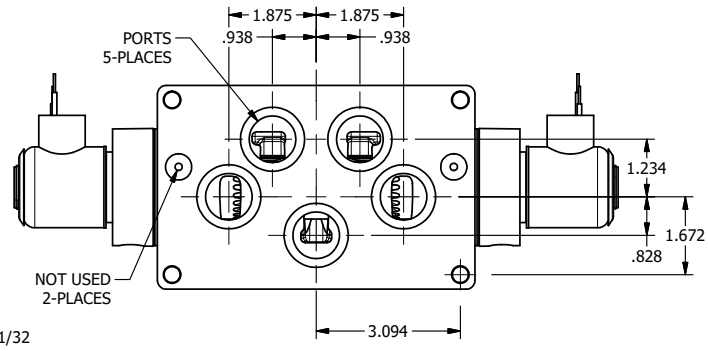

4

3

2

1

AAA
PRODUCTS
INTERNATIONAL

AAA PRODUCTS INTERNATIONAL
7114 Harry Hines Blvd
Dallas, TX 75235

TITLE: 1" SUBPLATE, DBL SOL, 3 POS,
SPR CTR, SOL SHFT, FLOAT CTR SPL,
EXPL PROOF, LCKNG OVRD, EXT PILOT

DRAWING NO.:
DIM_SY8PGXOZ