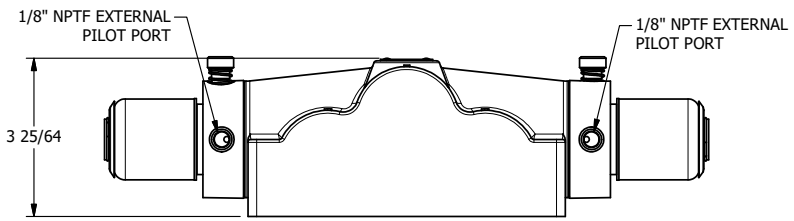

4

3

2

1

AAA
PRODUCTS
INTERNATIONAL

AAA PRODUCTS INTERNATIONAL
7114 Harry Hines Blvd
Dallas, TX 75235

TITLE: 1" SUBPLATE, DBL SOL, 3 POS,
SPR CTR, SOL SHFT, FLOAT CTR SPL,
EXPL PROOF, LCKNG OVRD, EXT PILOT

DRAWING NO.:
DIM_SY8PGXOZ