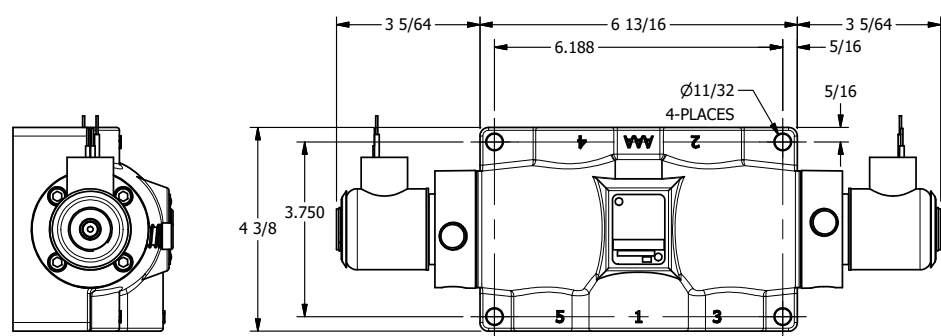

4

3

2

1

AAA
PRODUCTS
INTERNATIONAL

AAA PRODUCTS INTERNATIONAL
7114 Harry Hines Blvd
Dallas, TX 75235

TITLE: 1" SUBPLATE, DBL SOL, 3 POS,
SPR CTR, SOL SHFT, FLOAT CTR SPL,
EXPL PROOF, LCKNG OVRD, EXT PILOT

DRAWING NO.:
DIM_SY8PGXOZ