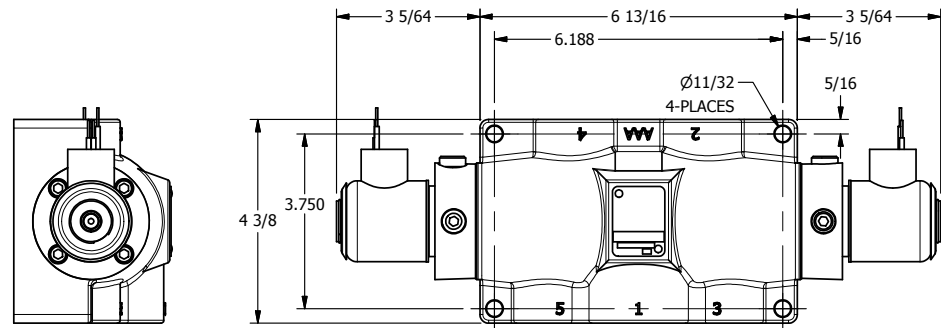

4

3

2

1

AAA PRODUCTS INTERNATIONAL
 7114 Harry Hines Blvd
 Dallas, TX 75235

TITLE: 1" SUBPLATE, DBL SOL, 3 POS, SPR CTR, SOL RTRN, FLOAT CTR SPL, EXPL PROOF, PUSH OVRD

DRAWING NO.: DIM_SY8PGXOP

THE INFORMATION CONTAINED WITHIN THIS DOCUMENT IS PROPRIETARY TO AAA PRODUCTS AND MAY NOT BE DISCLOSED WITHOUT PRIOR WRITTEN CONSENT