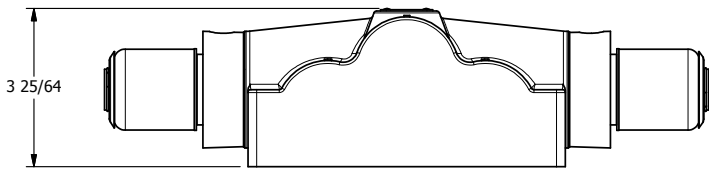

4

3

2

1

AAA PRODUCTS INTERNATIONAL
 7114 Harry Hines Blvd
 Dallas, TX 75235

TITLE: 1" SUBPLATE, DBL SOL, 3 POS, SPR CTR, SOL RTRN, FLOAT CTR SPL, EXPL PROOF, PUSH OVRD

DRAWING NO.: DIM_SY8PGXOP

THE INFORMATION CONTAINED WITHIN THIS DOCUMENT IS PROPRIETARY TO AAA PRODUCTS AND MAY NOT BE DISCLOSED WITHOUT PRIOR WRITTEN CONSENT