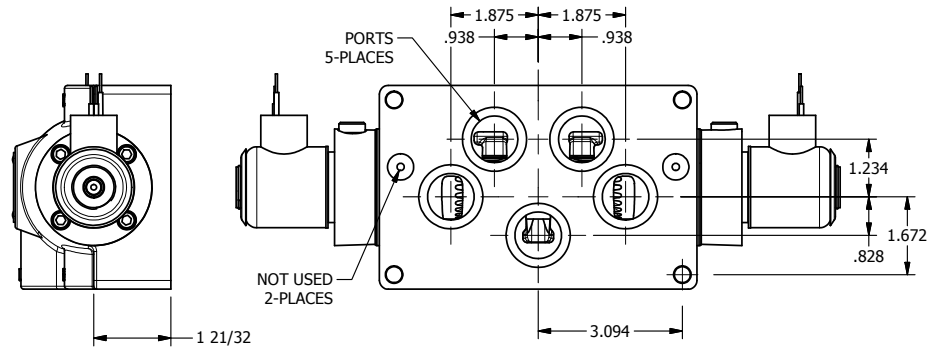

4

3

2

1

AAA PRODUCTS INTERNATIONAL
 7114 Harry Hines Blvd
 Dallas, TX 75235

TITLE: 1" SUBPLATE, DBL SOL, 3 POS, SPR CTR, SOL RTRN, FLOAT CTR SPL, EXPL PROOF, PUSH OVRD

DRAWING NO.: DIM_SY8PGXOP

THE INFORMATION CONTAINED WITHIN THIS DOCUMENT IS PROPRIETARY TO AAA PRODUCTS AND MAY NOT BE DISCLOSED WITHOUT PRIOR WRITTEN CONSENT