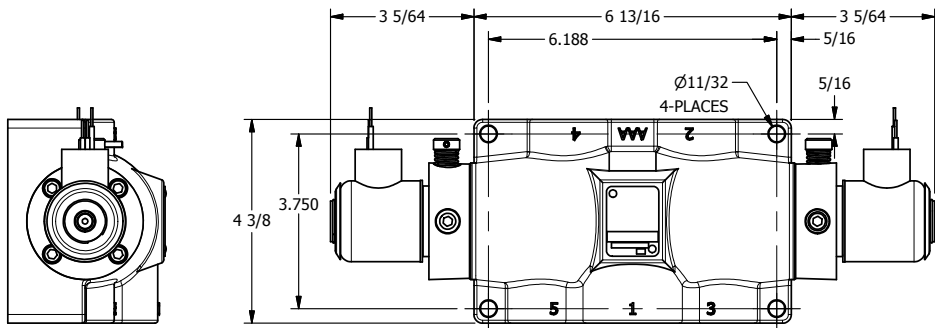

4

3

2

1

**AAA PRODUCTS INTERNATIONAL**  
7114 Harry Hines Blvd  
Dallas, TX 75235

TITLE: 1" SUBPLATE, DBL SOL, 3 POS,  
SPR CTR, SOL RTRN, FLOAT CTR SPL,  
EXPL PROOF, NON-LCKNG OVRD

DRAWING NO.:  
DIM\_SY8PGXON