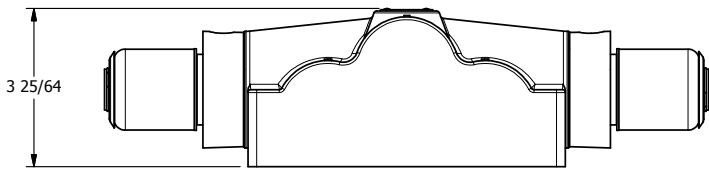

4

3

2

1

**AAA PRODUCTS INTERNATIONAL**  
7114 Harry Hines Blvd  
Dallas, TX 75235

TITLE: 1" SUBPLATE, DBL SOL, 3 POS,  
SPR CTR, SOL RTRN, FLOAT CTR SPL,  
EXPL PROOF, NON-LCKNG OVRD

DRAWING NO.:  
DIM\_SY8PGXON