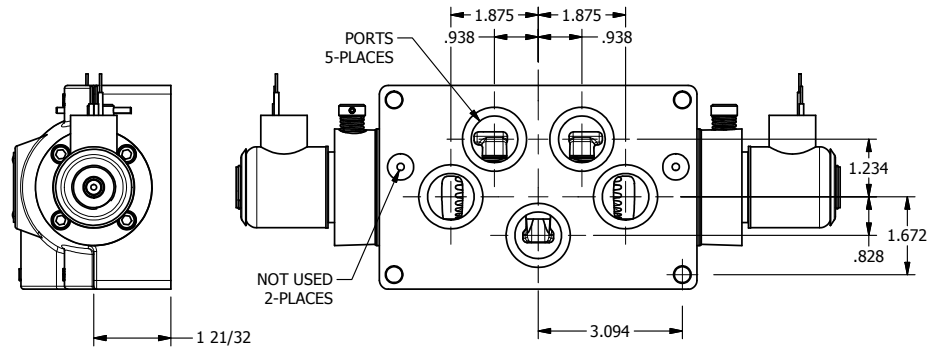

4

3

2

1

**AAA PRODUCTS INTERNATIONAL**  
7114 Harry Hines Blvd  
Dallas, TX 75235

TITLE: 1" SUBPLATE, DBL SOL, 3 POS,  
SPR CTR, SOL RTRN, FLOAT CTR SPL,  
EXPL PROOF, NON-LCKNG OVRD

DRAWING NO.:  
DIM\_SY8PGXON