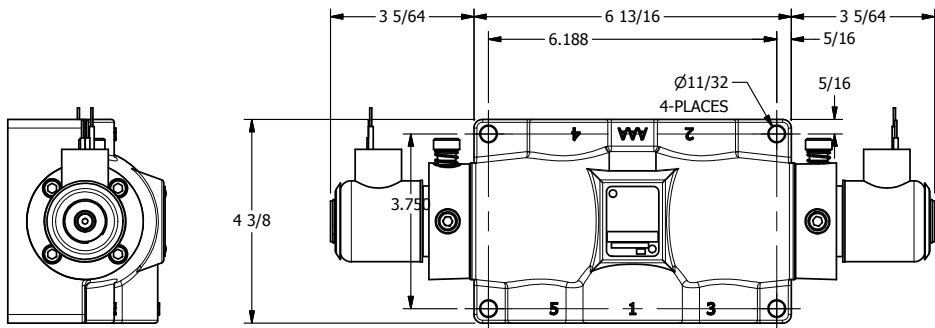

4

3

2

1

**AAA PRODUCTS INTERNATIONAL**  
7114 Harry Hines Blvd  
Dallas, TX 75235

TITLE: 1" SUBPLATE, DBL SOL, 3 POS, SPR CTR, SOL RTRN, FLOAT CTR SPL, EXPL PROOF, LCKNG OVRD

DRAWING NO.: DIM\_SY8PGXO

THE INFORMATION CONTAINED WITHIN THIS DOCUMENT IS PROPRIETARY TO AAA PRODUCTS AND MAY NOT BE DISCLOSED WITHOUT PRIOR WRITTEN CONSENT