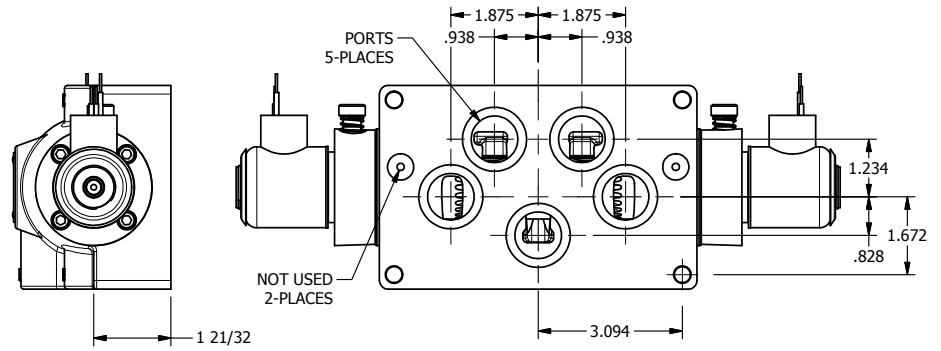

4

3

2

1

**AAA PRODUCTS INTERNATIONAL**  
7114 Harry Hines Blvd  
Dallas, TX 75235

TITLE: 1" SUBPLATE, DBL SOL, 3 POS, SPR CTR, SOL RTRN, FLOAT CTR SPL, EXPL PROOF, LCKNG OVRD

DRAWING NO.: DIM\_SY8PGXO

THE INFORMATION CONTAINED WITHIN THIS DOCUMENT IS PROPRIETARY TO AAA PRODUCTS AND MAY NOT BE DISCLOSED WITHOUT PRIOR WRITTEN CONSENT