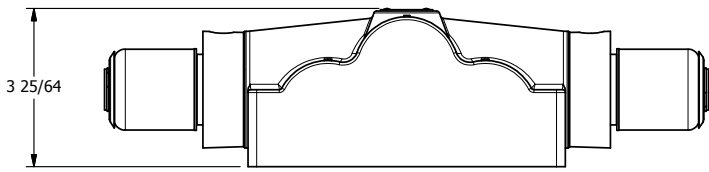

4

3

2

1

**AAA PRODUCTS INTERNATIONAL**  
7114 Harry Hines Blvd  
Dallas, TX 75235

TITLE: 1" SUBPLATE, DBL SOL, 3 POS, SPR CTR, SOL RTRN, FLOAT CTR SPL, EXPL PROOF, LCKNG OVRD

DRAWING NO.: DIM\_SY8PGXO

THE INFORMATION CONTAINED WITHIN THIS DOCUMENT IS PROPRIETARY TO AAA PRODUCTS AND MAY NOT BE DISCLOSED WITHOUT PRIOR WRITTEN CONSENT