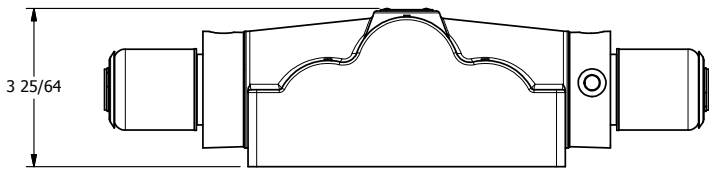

4

3

2

1

AAA
PRODUCTS
INTERNATIONAL

**AAA PRODUCTS
INTERNATIONAL**
7114 Harry Hines Blvd
Dallas, TX 75235

TITLE: 1" SUBPLATE, DBL SOL, 3 POS,
SPR CTR, SOL RTRN, FLOAT CTR SPL,
EXPL PROOF

PART NO.:
DIM_SY8PGX