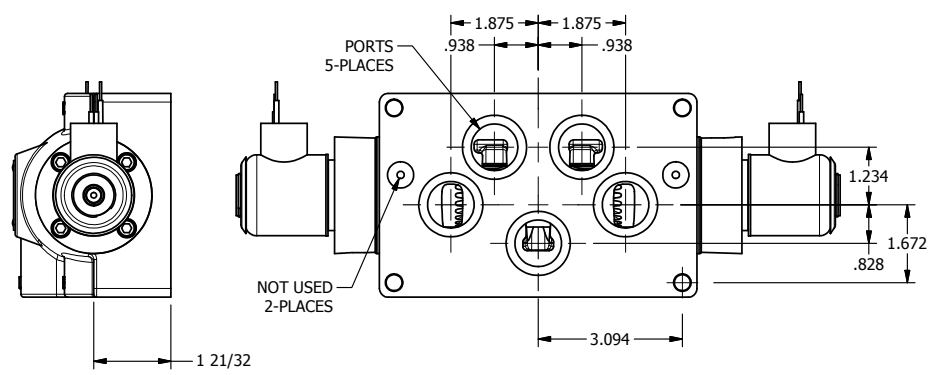

4

3

2

1

AAA
PRODUCTS
INTERNATIONAL

**AAA PRODUCTS
INTERNATIONAL**
7114 Harry Hines Blvd
Dallas, TX 75235

TITLE: 1" SUBPLATE, DBL SOL, 3 POS,
SPR CTR, SOL RTRN, FLOAT CTR SPL,
EXPL PROOF

PART NO.:
DIM_SY8PGX