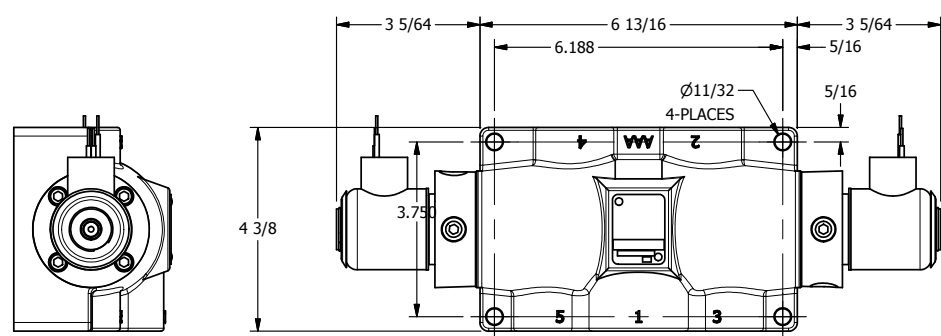

4

3

2

1

AAA
PRODUCTS
INTERNATIONAL

**AAA PRODUCTS
INTERNATIONAL**
7114 Harry Hines Blvd
Dallas, TX 75235

TITLE: 1" SUBPLATE, DBL SOL, 3 POS,
SPR CTR, SOL RTRN, FLOAT CTR SPL,
EXPL PROOF

PART NO.:
DIM_SY8PGX