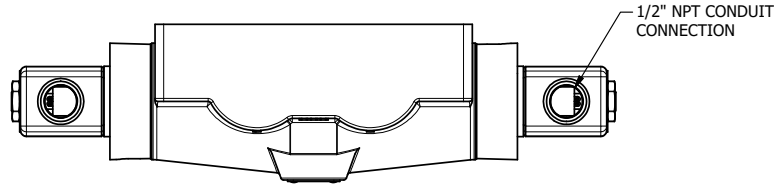

4

3

2

1

**AAA**  
PRODUCTS  
INTERNATIONAL

**AAA PRODUCTS INTERNATIONAL**  
7114 Harry Hines Blvd  
Dallas, TX 75235

TITLE: 1" SUBPLATE, DBL SOL, 3 POS,  
SPR CTR, SOL RTRN, FLOAT CTR SPL,  
CLASSIC SOL, TAPPED VENT, EXT PILOT

DRAWING NO.:  
DIM\_SY8PGTZ

THE INFORMATION CONTAINED WITHIN THIS DOCUMENT IS PROPRIETARY TO AAA PRODUCTS AND MAY NOT BE DISCLOSED WITHOUT PRIOR WRITTEN CONSENT

4

3

2

1

B

B