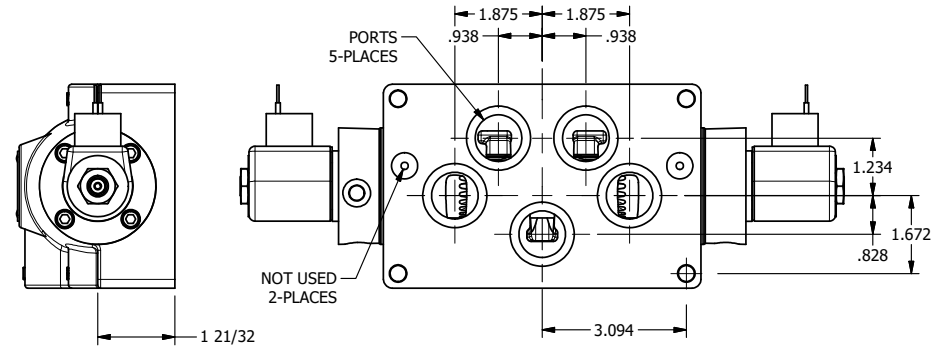

4

3

2

1

**AAA**  
PRODUCTS  
INTERNATIONAL

**AAA PRODUCTS INTERNATIONAL**  
7114 Harry Hines Blvd  
Dallas, TX 75235

TITLE: 1" SUBPLATE, DBL SOL, 3 POS,  
SPR CTR, SOL RTRN, FLOAT CTR SPL,  
CLASSIC SOL, TAPPED VENT, EXT PILOT

DRAWING NO.:  
DIM\_SY8PGTZ

THE INFORMATION CONTAINED WITHIN THIS DOCUMENT IS PROPRIETARY TO AAA PRODUCTS AND MAY NOT BE DISCLOSED WITHOUT PRIOR WRITTEN CONSENT

4

3

2

1

B

B