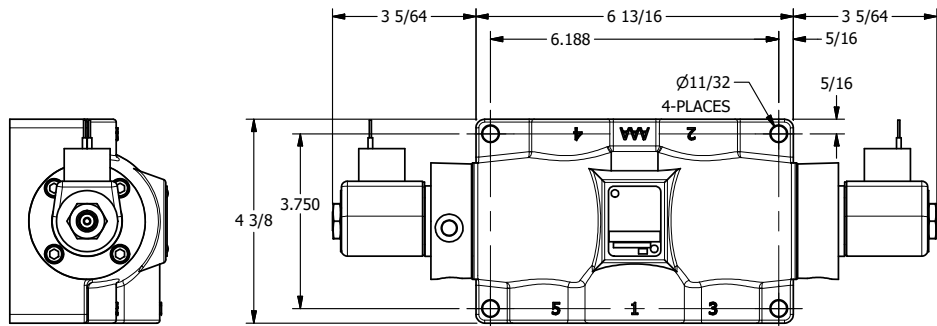

4

3

2

1

**AAA**  
PRODUCTS  
INTERNATIONAL

**AAA PRODUCTS INTERNATIONAL**  
7114 Harry Hines Blvd  
Dallas, TX 75235

TITLE: 1" SUBPLATE, DBL SOL, 3 POS,  
SPR CTR, SOL RTRN, FLOAT CTR SPL,  
CLASSIC SOL, TAPPED VENT, EXT PILOT

DRAWING NO.:  
DIM\_SY8PGTZ

THE INFORMATION CONTAINED WITHIN THIS DOCUMENT IS PROPRIETARY TO AAA PRODUCTS AND MAY NOT BE DISCLOSED WITHOUT PRIOR WRITTEN CONSENT

4

3

2

1

B

B