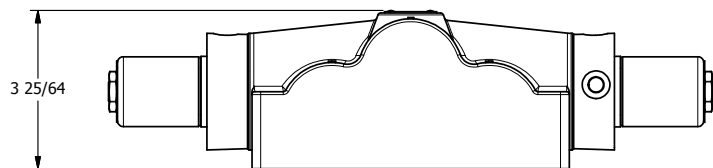

4

3

2

1

**AAA**  
PRODUCTS  
INTERNATIONAL

**AAA PRODUCTS INTERNATIONAL**  
7114 Harry Hines Blvd  
Dallas, TX 75235

TITLE: 1" SUBPLATE, DBL SOL, 3 POS,  
SPR CTR, SOL RTRN, FLOAT CTR SPL,  
CLASSIC SOL, TAPPED VENT

DRAWING NO.:  
DIM\_SY8PGT

THE INFORMATION CONTAINED WITHIN THIS DOCUMENT IS PROPRIETARY TO AAA PRODUCTS AND MAY NOT BE DISCLOSED WITHOUT PRIOR WRITTEN CONSENT

4

3

2

1

B

B