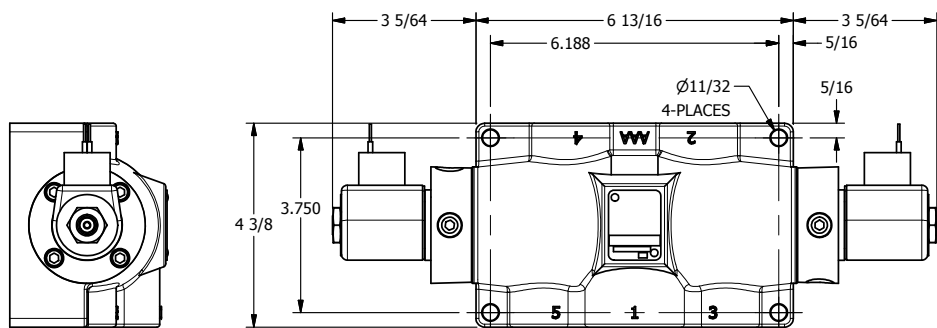

4

3

2

1

**AAA**  
PRODUCTS  
INTERNATIONAL

**AAA PRODUCTS INTERNATIONAL**  
7114 Harry Hines Blvd  
Dallas, TX 75235

TITLE: 1" SUBPLATE, DBL SOL, 3 POS,  
SPR CTR, SOL RTRN, FLOAT CTR SPL,  
CLASSIC SOL, TAPPED VENT

DRAWING NO.:  
DIM\_SY8PGT

THE INFORMATION CONTAINED WITHIN THIS DOCUMENT IS PROPRIETARY TO AAA PRODUCTS AND MAY NOT BE DISCLOSED WITHOUT PRIOR WRITTEN CONSENT

4

3

2

1

B

B