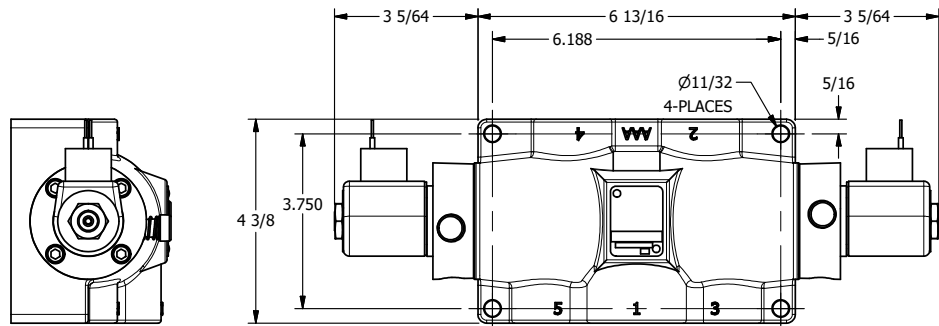

4

3

2

1

TITLE: 1" SUBPLATE, DBL SOL, 3 POS,
SPR CTR, SOL SHFT, FLOAT CTR SPL,
CLASSIC SOL, LCKNG OVRD, EXT PILOT

DRAWING NO.:
DIM_SY8PGOZ

4

3