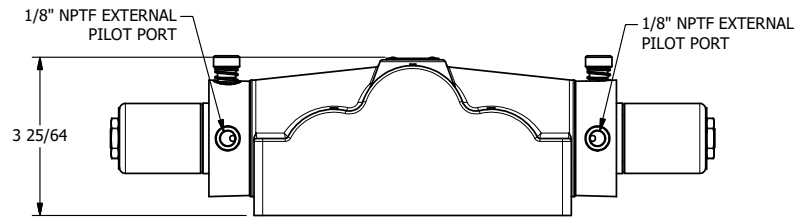

4

3

2

1

TITLE: 1" SUBPLATE, DBL SOL, 3 POS,
SPR CTR, SOL SHFT, FLOAT CTR SPL,
CLASSIC SOL, LCKNG OVRD, EXT PILOT

DRAWING NO.:
DIM_SY8PGOZ

4

3