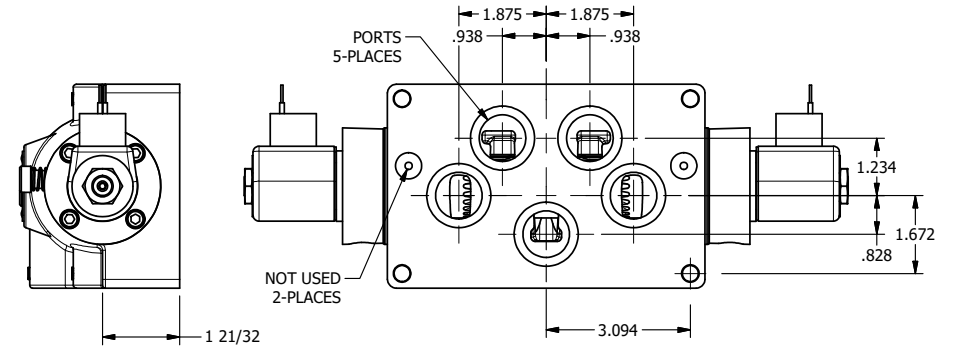

4

3

2

1

TITLE: 1" SUBPLATE, DBL SOL, 3 POS,
SPR CTR, SOL SHFT, FLOAT CTR SPL,
CLASSIC SOL, LCKNG OVRD, EXT PILOT

DRAWING NO.:
DIM_SY8PGOZ

4

3