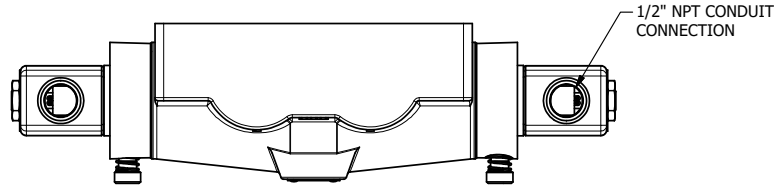

4

3

2

1

TITLE: 1" SUBPLATE, DBL SOL, 3 POS,
SPR CTR, SOL SHFT, FLOAT CTR SPL,
CLASSIC SOL, LCKNG OVRD, EXT PILOT

DRAWING NO.:
DIM_SY8PGOZ

4

3