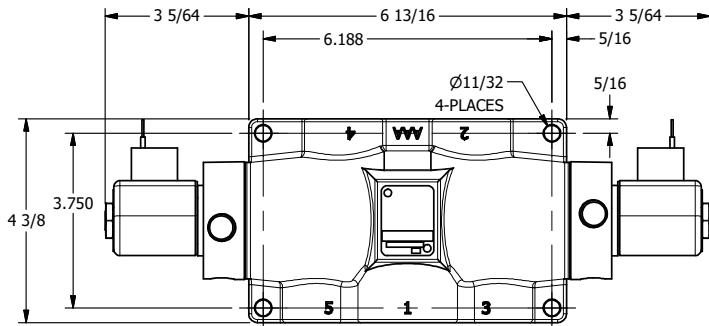

4

3

2

1

1/2" NPT CONDUIT CONNECTION

Ø11/32  
4-PLACES

1/8" NPTF VENT

1/8" NPTF VENT

PORTS  
5-PLACES

NOT USED  
2-PLACES

1 21/32

1/8" NPTF EXTERNAL PILOT PORT

1/8" NPTF EXTERNAL PILOT PORT

3 25/64

4

3

2

**AAA PRODUCTS INTERNATIONAL**  
 7114 Harry Hines Blvd  
 Dallas, TX 75235

TITLE: 1" SUBPLATE, DBL SOL, 3 POS,  
 FLOAT SPR CTR, CLASSIC SOL,  
 LCKNG OVRD, THD VENT, EXT PILOT

DRAWING NO.:  
**DIM\_SY8PGOTZ**