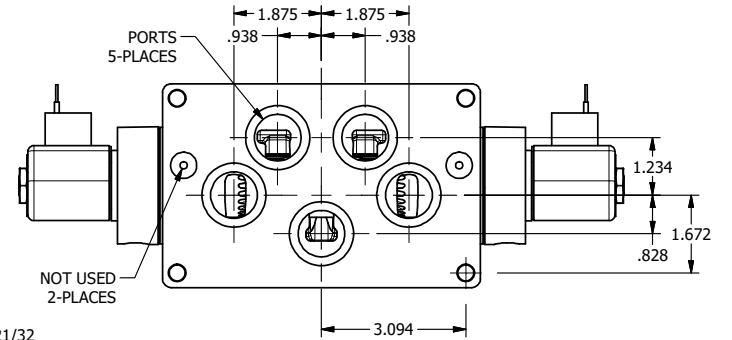

4

3

2

1

1/2" NPT CONDUIT CONNECTION

Ø11/32  
4-PLACES

1/8" NPTF VENT

1/8" NPTF VENT

PORTS  
5-PLACES

NOT USED  
2-PLACES

1 21/32

1/8" NPTF EXTERNAL PILOT PORT

1/8" NPTF EXTERNAL PILOT PORT

3 25/64

4

3

2

**AAA PRODUCTS INTERNATIONAL**  
 7114 Harry Hines Blvd  
 Dallas, TX 75235

TITLE: 1" SUBPLATE, DBL SOL, 3 POS,  
 FLOAT SPR CTR, CLASSIC SOL,  
 LCKNG OVRD, THD VENT, EXT PILOT

DRAWING NO.:  
**DIM\_SY8PGOTZ**