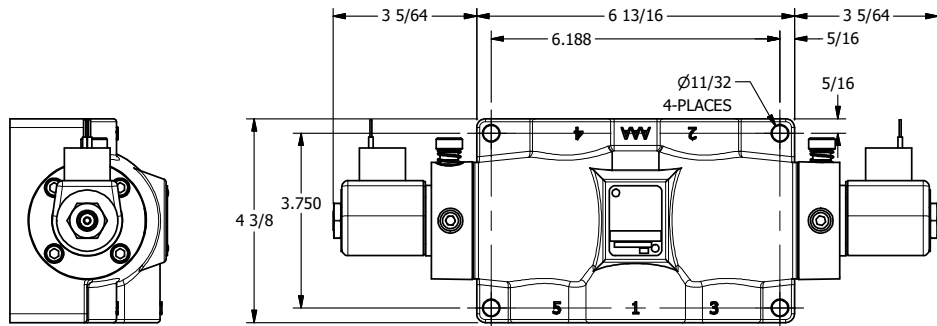

4

3

2

1

AAA
PRODUCTS
INTERNATIONAL

**AAA PRODUCTS
INTERNATIONAL**
7114 Harry Hines Blvd
Dallas, TX 75235

TITLE: 1" SUBPLATE, DBL SOL, 3 POS,
FLOAT SPR CTR, CLASSIC SOL,
LCKNG OVRD, THD VENT

DRAWING NO.:
DIM_SY8PGOT