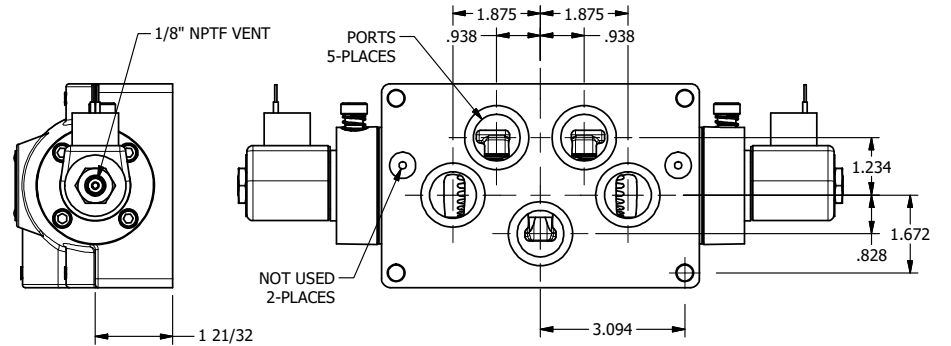

4

3

2

1

AAA
PRODUCTS
INTERNATIONAL

**AAA PRODUCTS
INTERNATIONAL**
7114 Harry Hines Blvd
Dallas, TX 75235

TITLE: 1" SUBPLATE, DBL SOL, 3 POS,
FLOAT SPR CTR, CLASSIC SOL,
LCKNG OVRD, THD VENT

DRAWING NO.:
DIM_SY8PGOT