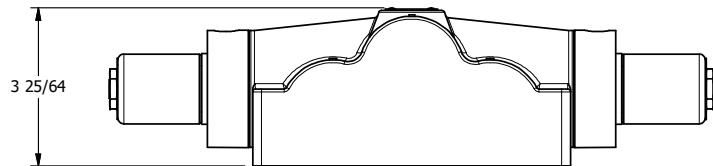

4

3

2

1

AAA
PRODUCTS
INTERNATIONAL

**AAA PRODUCTS
INTERNATIONAL**
7114 Harry Hines Blvd
Dallas, TX 75235

TITLE: 1" SUBPLATE, DBL SOL, 3 POS,
FLOAT SPR CTR, CLASSIC SOL,
LCKNG OVRD, THD VENT

DRAWING NO.:
DIM_SY8PGOT