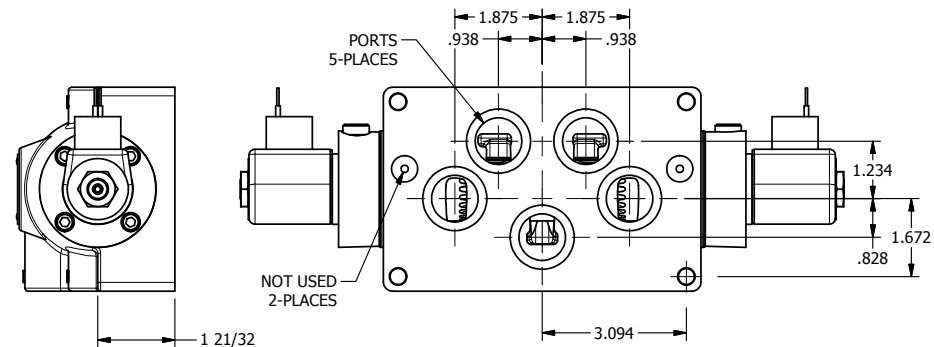

4

3

2

1

AAA
PRODUCTS
INTERNATIONAL

AAA PRODUCTS INTERNATIONAL
7114 Harry Hines Blvd
Dallas, TX 75235

TITLE: 1" SUBPLATE, DBL SOL, 3 POS,
SPR CTR, SOL RTRN, FLOAT CTR SPL,
CLASSIC SOL, PUSH OVRD

DRAWING NO.:
DIM_SY8PGOP