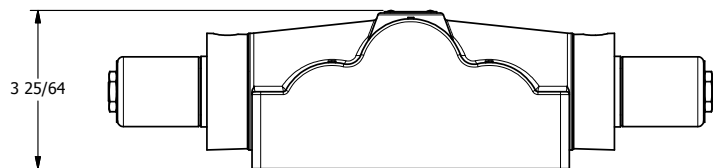

4

3

2

1

AAA
PRODUCTS
INTERNATIONAL

AAA PRODUCTS INTERNATIONAL
7114 Harry Hines Blvd
Dallas, TX 75235

TITLE: 1" SUBPLATE, DBL SOL, 3 POS,
SPR CTR, SOL RTRN, FLOAT CTR SPL,
CLASSIC SOL, PUSH OVRD

DRAWING NO.:
DIM_SY8PGOP