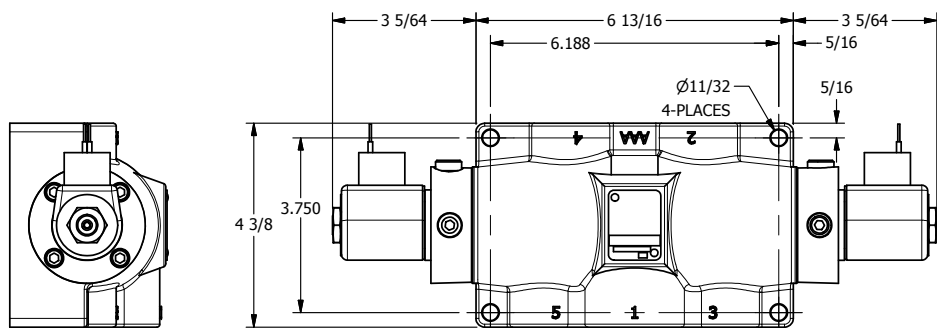

4

3

2

1

AAA
PRODUCTS
INTERNATIONAL

AAA PRODUCTS INTERNATIONAL
7114 Harry Hines Blvd
Dallas, TX 75235

TITLE: 1" SUBPLATE, DBL SOL, 3 POS,
SPR CTR, SOL RTRN, FLOAT CTR SPL,
CLASSIC SOL, PUSH OVRD

DRAWING NO.:
DIM_SY8PGOP