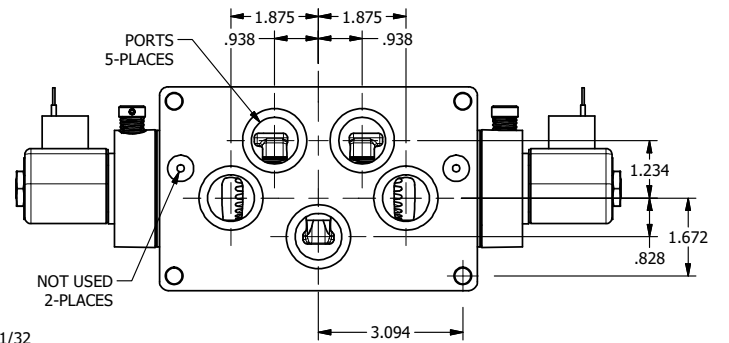

4

3

2

1

AAA
PRODUCTS INTERNATIONAL
AAA PRODUCTS INTERNATIONAL
7114 Harry Hines Blvd
Dallas, TX 75235

TITLE: 1" SUBPLATE, DBL SOL, 3 POS, FLOAT SPR CTR, CLASSIC, NON-LCKNG OVRD, TPD VENT

DRAWING NO.: DIM_SY8PGONT