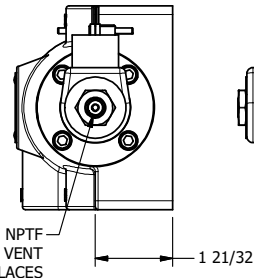

4

3

2

1

AAA
PRODUCTS INTERNATIONAL
AAA PRODUCTS INTERNATIONAL
7114 Harry Hines Blvd
Dallas, TX 75235

TITLE: 1" SUBPLATE, DBL SOL, 3 POS, FLOAT SPR CTR, CLASSIC, NON-LCKNG OVRD, TPD VENT

DRAWING NO.: DIM_SY8PGONT