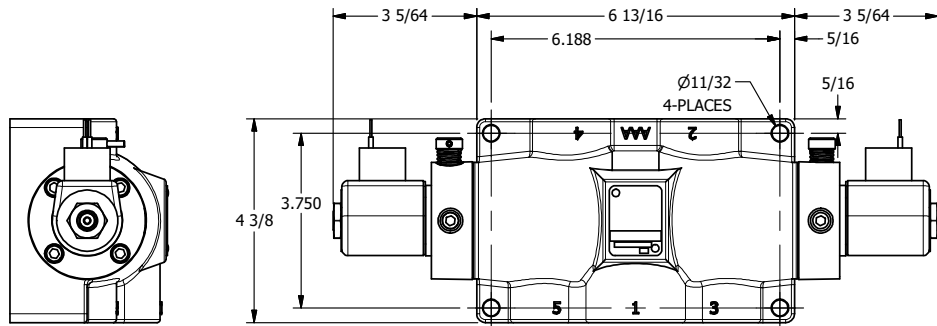

4

3

2

1

AAA
PRODUCTS INTERNATIONAL
AAA PRODUCTS INTERNATIONAL
7114 Harry Hines Blvd
Dallas, TX 75235

TITLE: 1" SUBPLATE, DBL SOL, 3 POS, FLOAT SPR CTR, CLASSIC, NON-LCKNG OVRD, TPD VENT

DRAWING NO.: DIM_SY8PGONT