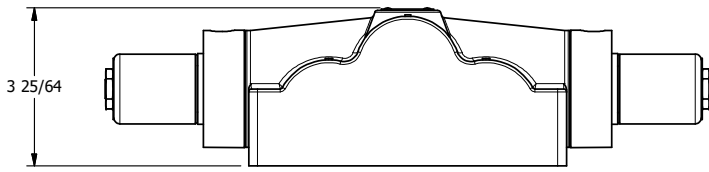

4

3

2

1

AAA
PRODUCTS INTERNATIONAL
AAA PRODUCTS INTERNATIONAL
7114 Harry Hines Blvd
Dallas, TX 75235

TITLE: 1" SUBPLATE, DBL SOL, 3 POS, FLOAT SPR CTR, CLASSIC, NON-LCKNG OVRD, TPD VENT

DRAWING NO.: DIM_SY8PGONT