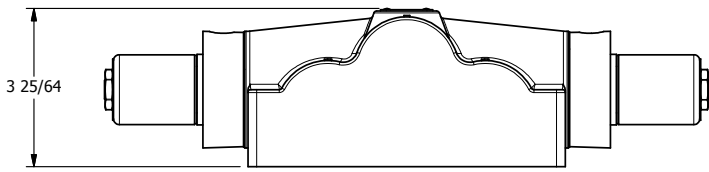

4

3

2

1

AAA
PRODUCTS
INTERNATIONAL

AAA PRODUCTS INTERNATIONAL
7114 Harry Hines Blvd
Dallas, TX 75235

TITLE: 1" SUBPLATE, DBL SOL, 3 POS,
SPR CTR, SOL RTRN, FLOAT CTR SPL,
CLASSIC SOL, NON-LCKNG OVRD

DRAWING NO.:
DIM_SY8PGON