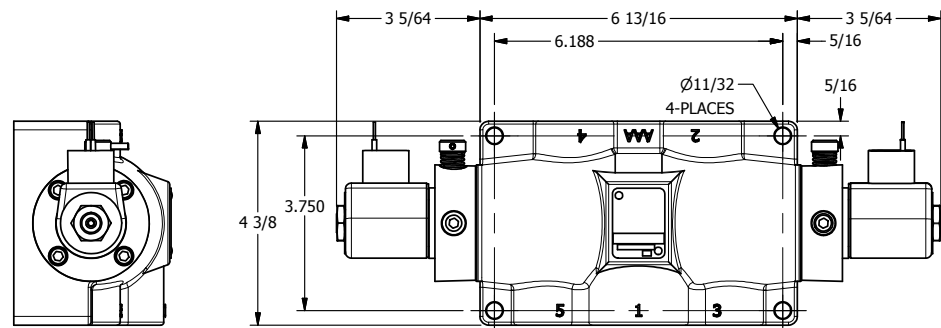

4

3

2

1

AAA
PRODUCTS
INTERNATIONAL

AAA PRODUCTS INTERNATIONAL
7114 Harry Hines Blvd
Dallas, TX 75235

TITLE: 1" SUBPLATE, DBL SOL, 3 POS,
SPR CTR, SOL RTRN, FLOAT CTR SPL,
CLASSIC SOL, NON-LCKNG OVRD

DRAWING NO.:
DIM_SY8PGON