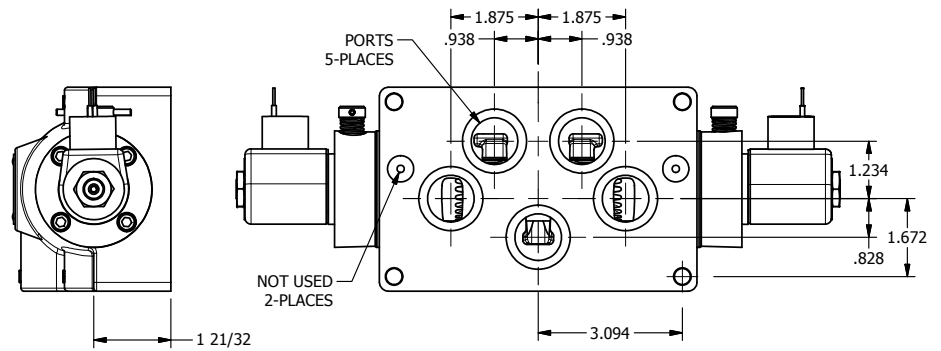

4

3

2

1

AAA
PRODUCTS
INTERNATIONAL

AAA PRODUCTS INTERNATIONAL
7114 Harry Hines Blvd
Dallas, TX 75235

TITLE: 1" SUBPLATE, DBL SOL, 3 POS,
SPR CTR, SOL RTRN, FLOAT CTR SPL,
CLASSIC SOL, NON-LCKNG OVRD

DRAWING NO.:
DIM_SY8PGON